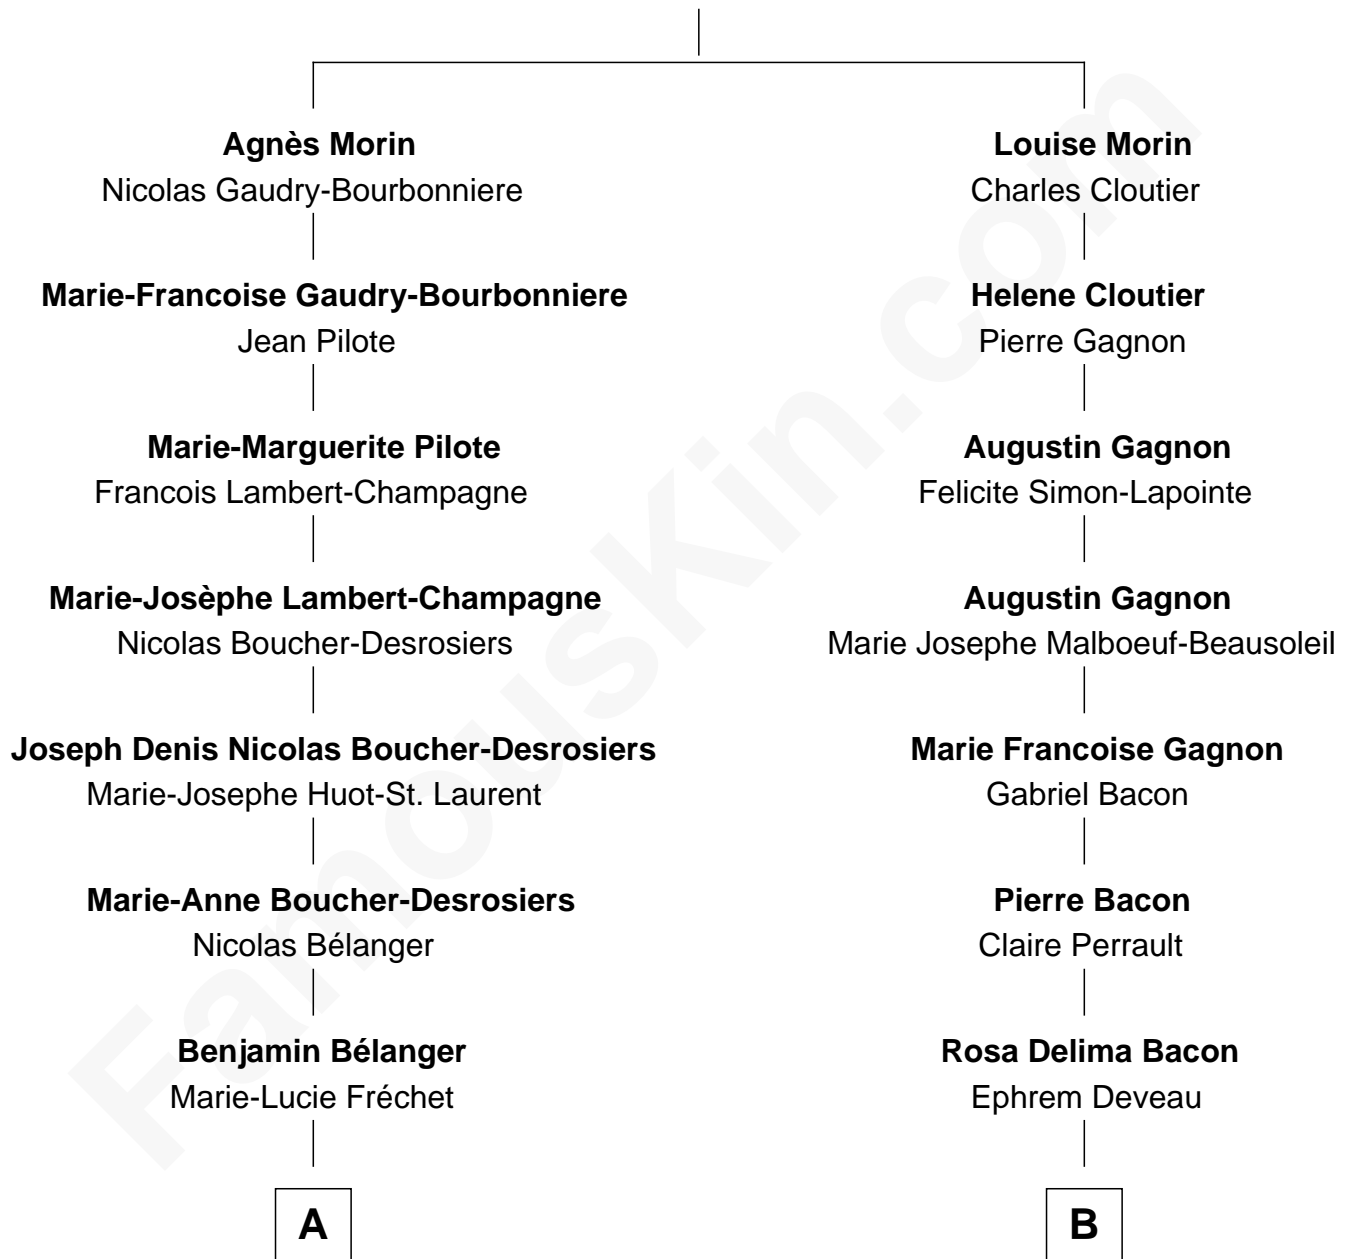

## Relationship Chart of

### Julianne Hough

Singer, Dancer and Actress - "DWTS" Pro

11th cousin 1 time removed of

**Angelina Jolie**  
Movie Actress

**Noël Morin**  
Hélène Desportes

**A**

**Anathalie Bélanger**  
Flavien Dubois-Lafrance

**Joseph D. Wood**  
Marie Alzire Plante

**Alexander August Wood**  
W. B. Tena Vredevelt

**Colleen P. H. Wood**  
Robert Virgil Hough

**Bruce Robert Hough**  
Marianne Heaton

**Julianne Hough**  
*"Dancing with the Stars"*