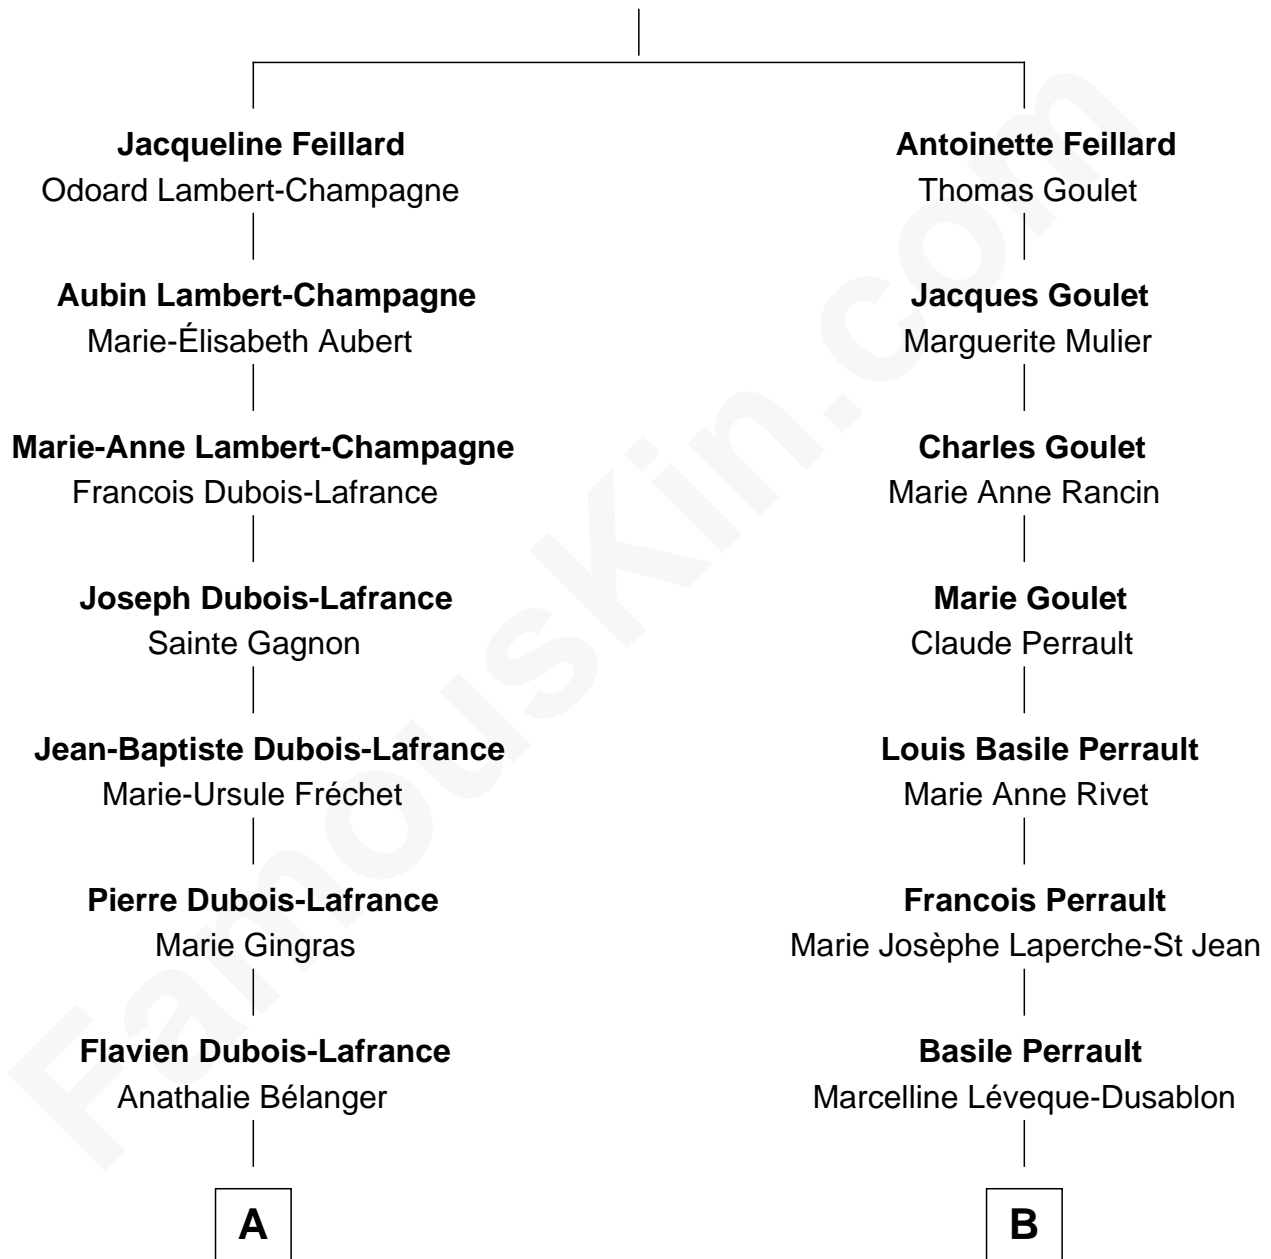

FamousKin.com

Relationship Chart of

Julianne Hough

Singer, Dancer and Actress - "DWTS" Pro

11th cousin 1 time removed of

Angelina Jolie
Movie Actress

David Feillard
Mathurin Navarre

A

Joseph D. Wood
Marie Alzire Plante

Alexander August Wood
W. B. Tena Vredevelt

Colleen P. H. Wood
Robert Virgil Hough

Bruce Robert Hough
Marianne Heaton

Julianne Hough
"Dancing with the Stars"

B

Marie Aglaé Perrault
Léon Bertrand