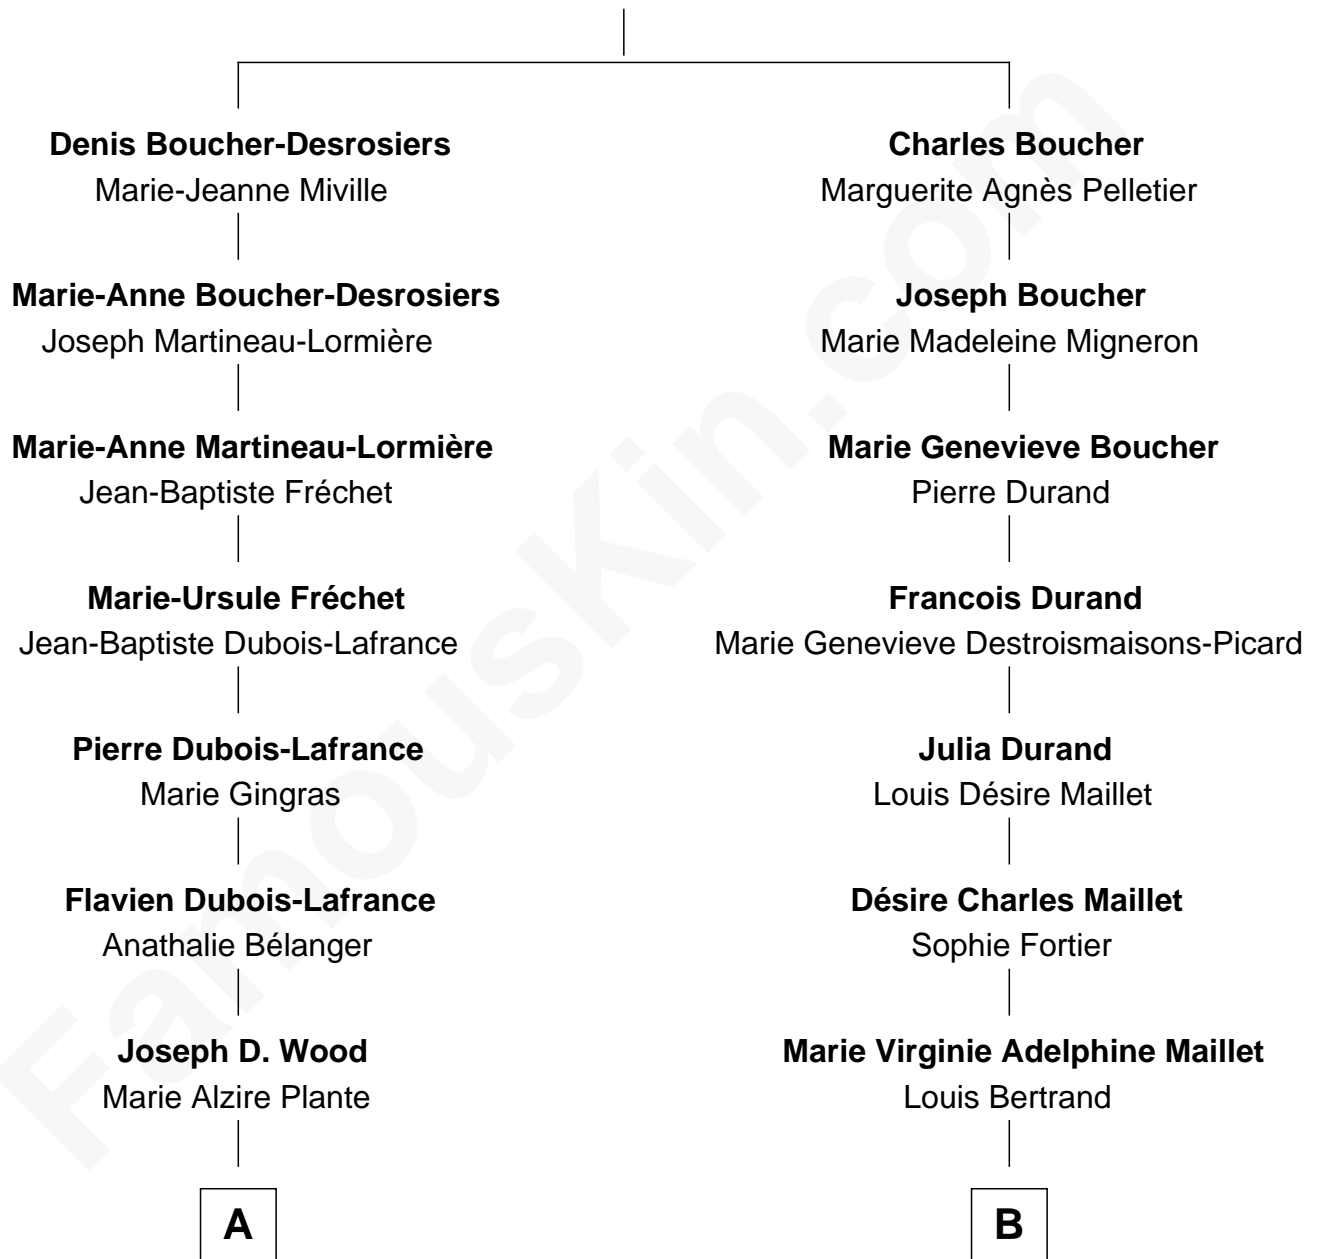

FamousKin.com

Relationship Chart of

Julianne Hough

Singer, Dancer and Actress - "DWTS" Pro

10th cousin of

Angelina Jolie

Movie Actress

Francois Boucher
Florence Gareman

A

Alexander August Wood

W. B. Tena Vredevelt

Colleen P. H. Wood

Robert Virgil Hough

Bruce Robert Hough

Marianne Heaton

Julianne Hough