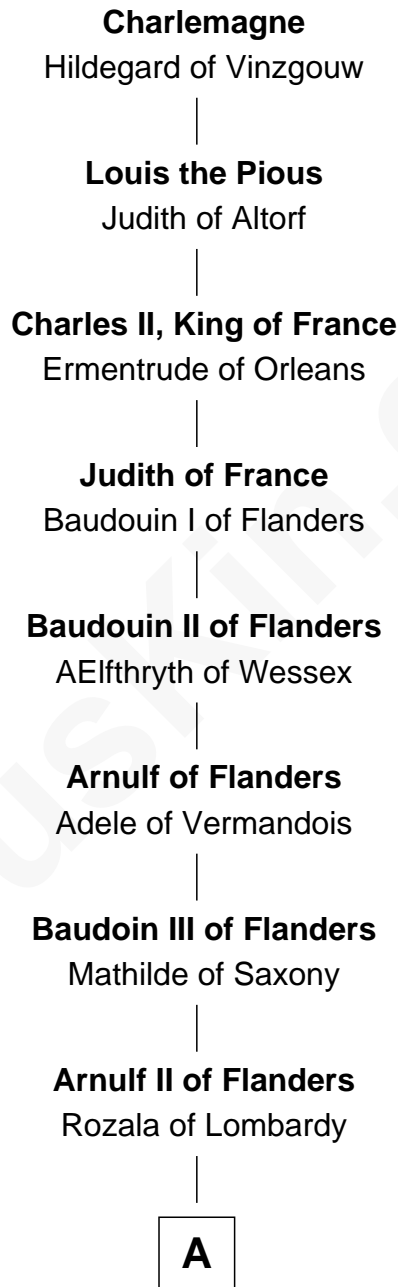

# FamousKin.com Relationship Chart of

**Julianne Hough**

*Singer, Dancer and Actress - "DWTS" Pro*

40th Great-granddaughter of

**Charlemagne**

*King of the Franks*

**A**

**Baudoin IV of Flanders**

Ogive of Luxembourg

**Baudoin V of Flanders**

Adela of France

**Matilda of Flanders**

William I, King of England

**Henry I, King of England**

Maud of Scotland

**Maud of England**

Geoffrey Plantagenet

**Henry II, King of England**

Eleanor of Aquitaine

**John, King of England**

Isabelle of Angoulême

**Henry III, King of England**

Eleanor of Provence

**Beatrix Plantagenet**