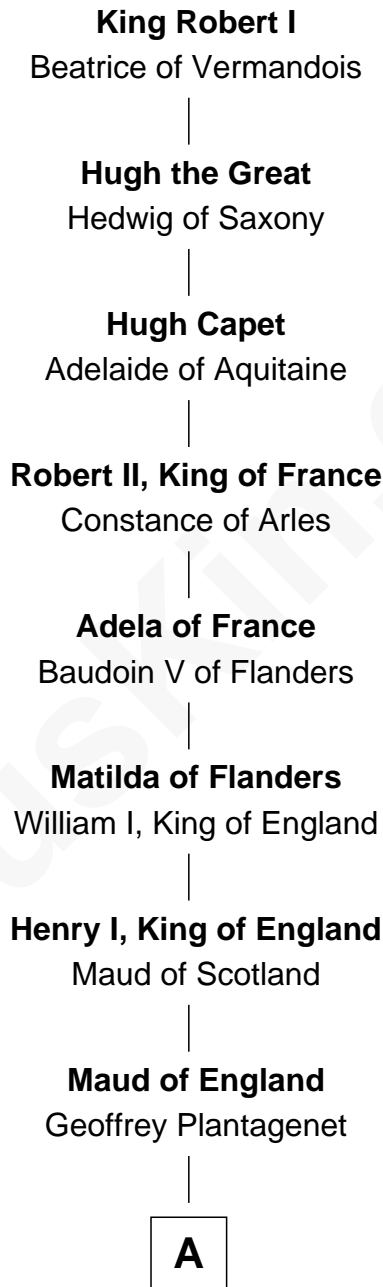

FamousKin.com

Relationship Chart of Julianne Hough

Singer, Dancer and Actress - "DWTS" Pro

35th Great-granddaughter of

King Robert I
King of France

B

Jeanne de Sarrebruche

Christphe de Brabancon

Francois de Brabancon

Francoise de Villers

Marguerite de Brabancon

Robert de Joyeuse

Francois de Joyeuse

Nicole-Francoise de Beauvais

Jean de Joyeuse

Nicole des Ancherins