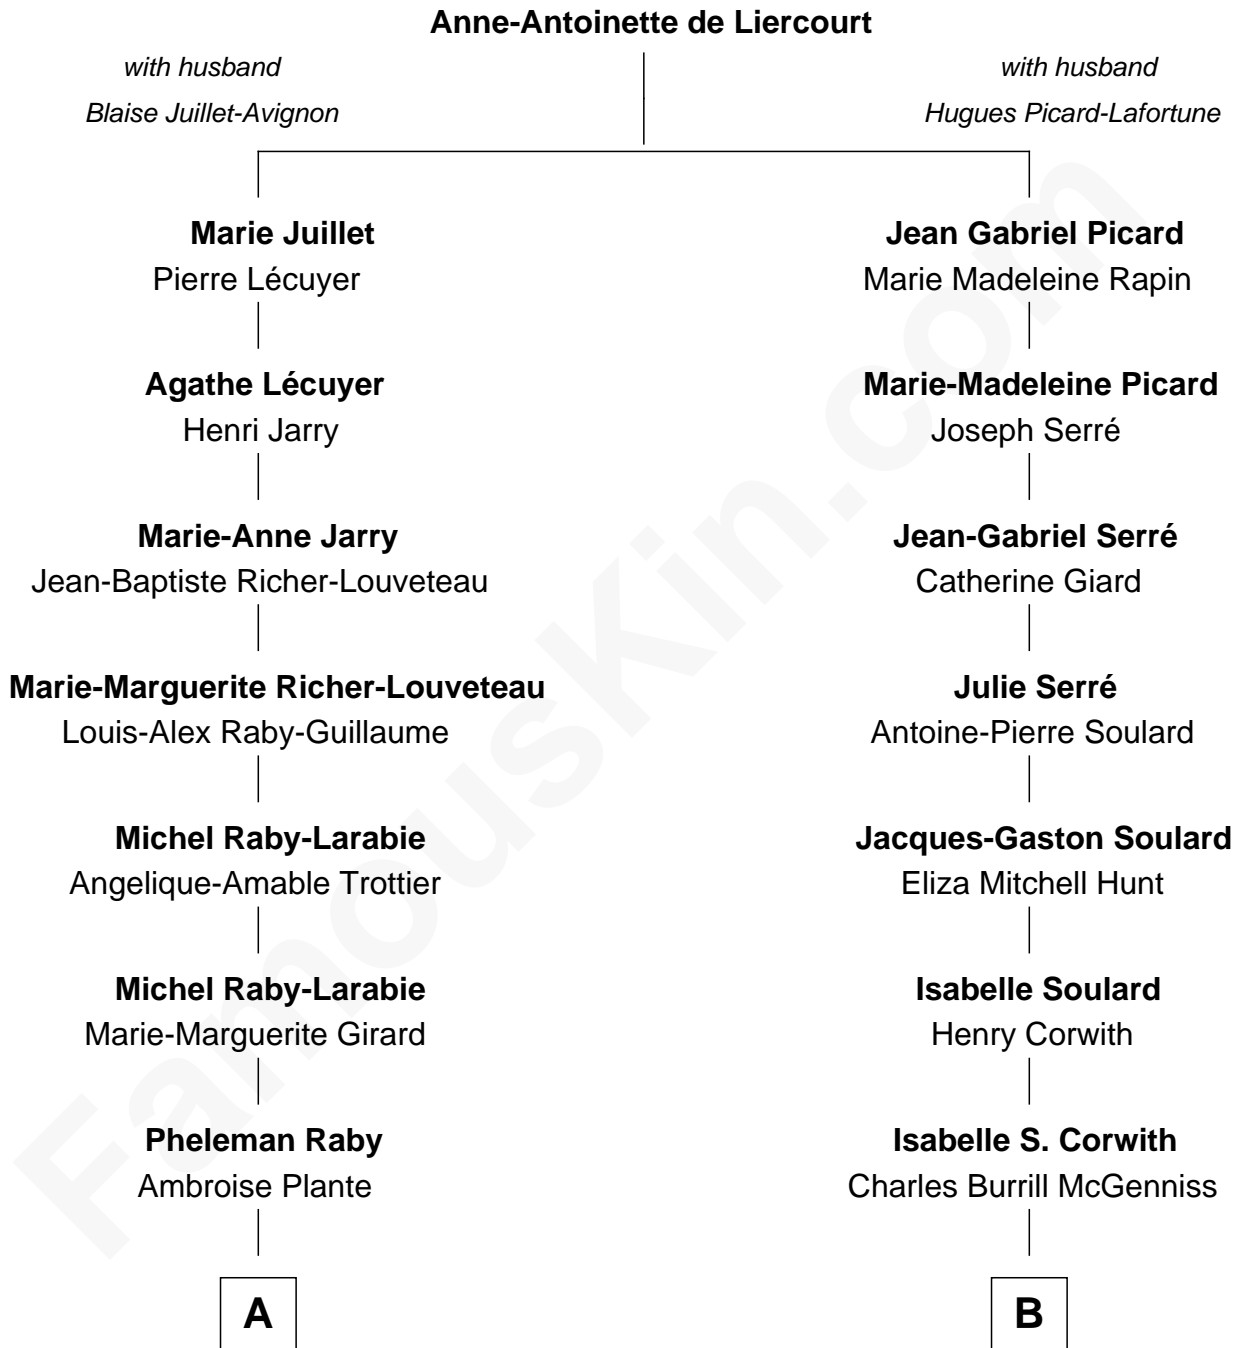

FamousKin.com

Relationship Chart of

Julianne Hough

Singer, Dancer and Actress - "DWTS" Pro

10th cousin 1 time removed of

Paget Brewster
TV Actress

A

Marie Alzire Plante

Joseph D. Wood

Alexander August Wood

W. B. Tena Vredevelt

Colleen P. H. Wood

Robert Virgil Hough

Bruce Robert Hough

Marianne Heaton

Julianne Hough