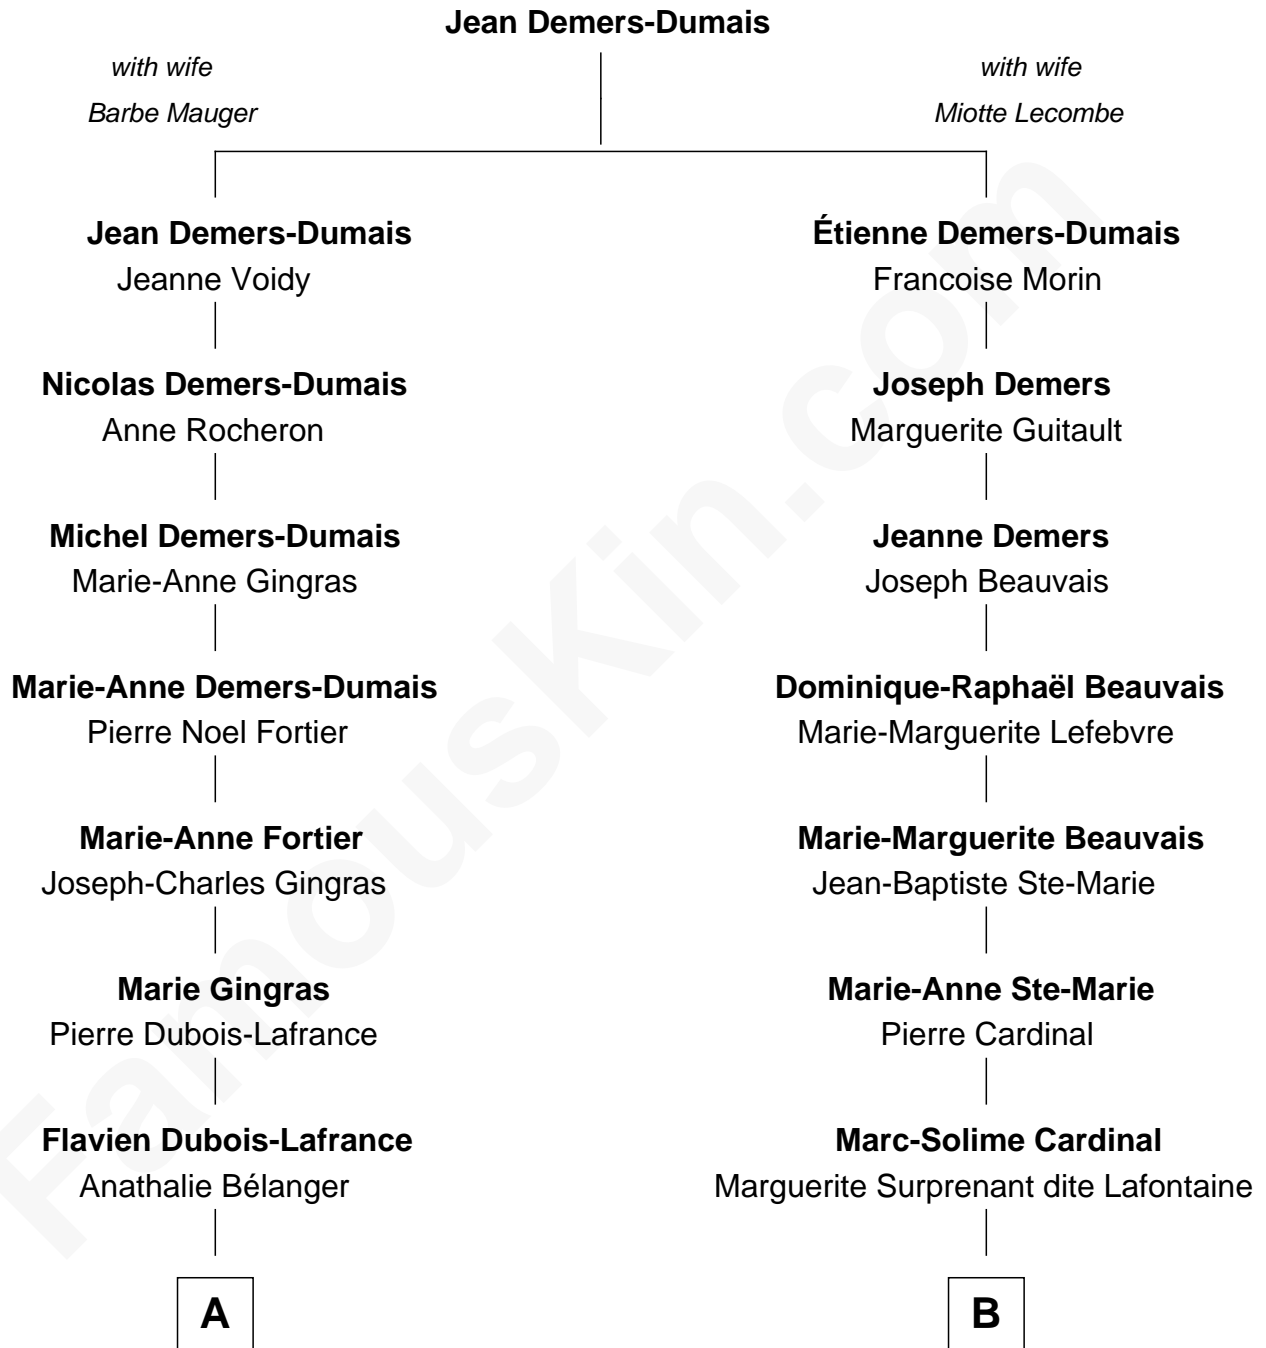

# FamousKin.com

## Relationship Chart of

### Julianne Hough

Singer, Dancer and Actress - "DWTS" Pro

10th cousin 1 time removed of

### Justin Trudeau

23rd Prime Minister of Canada

**A**

**Joseph D. Wood**  
Marie Alzire Plante

**Alexander August Wood**  
W. B. Tena Vredevelt

**Colleen P. H. Wood**  
Robert Virgil Hough

**Bruce Robert Hough**  
Marianne Heaton