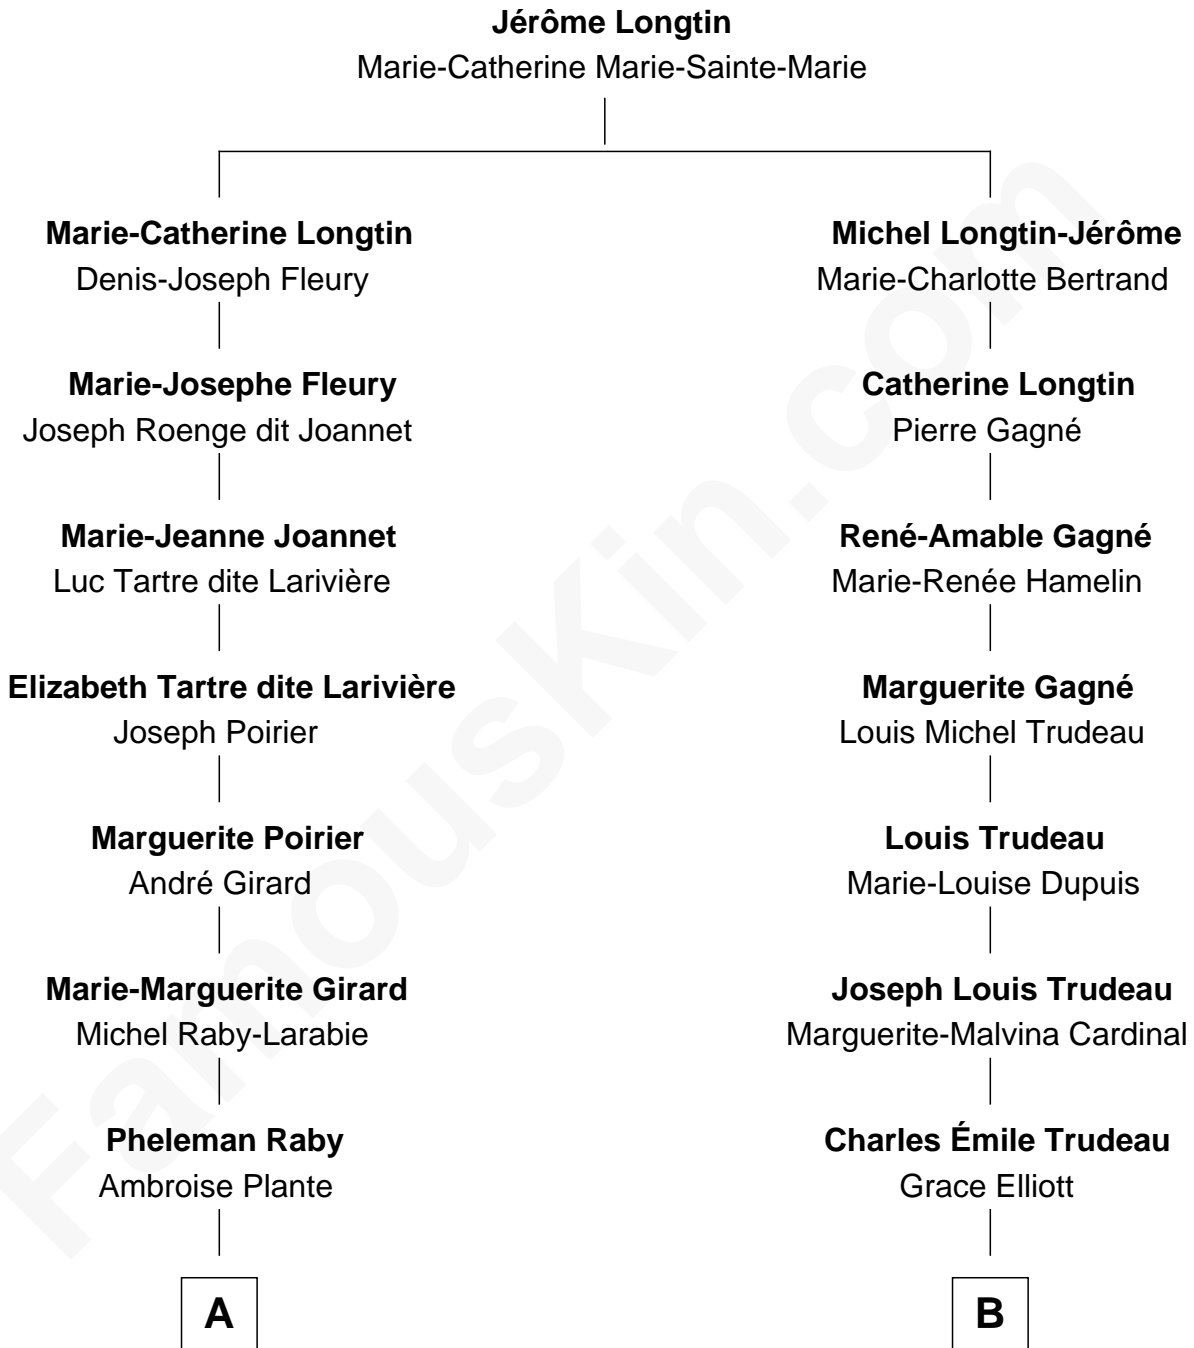

## Relationship Chart of

### Justin Trudeau

23rd Prime Minister of Canada

**A**

**Marie Alzire Plante**

Joseph D. Wood

**Alexander August Wood**

W. B. Tena Vredevelt

**Colleen P. H. Wood**