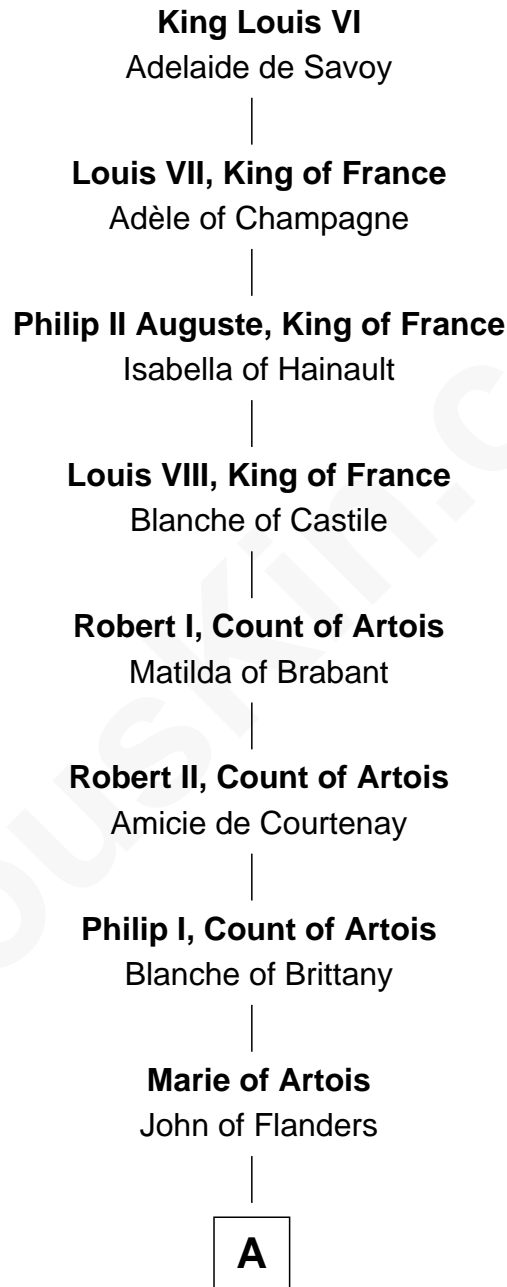

# FamousKin.com

## Relationship Chart of Julianne Hough

*Singer, Dancer and Actress - "DWTS" Pro*

30th Great-granddaughter of

**King Louis VI**  
*King of France*

**A**

**Marie of Namur**

Thibaut de Bar

**Yolande de Bar**

Eudes VII de Grancey

**Jeanne de Grancey**

Jean IV de Châteauvillain

**Marie de Châteauvillain**

Aimé de Sarrebruche

**Robert de Sarrebruche**

Jeanne, Countess of Roucy and Braine

**Jeanne de Sarrebruche**