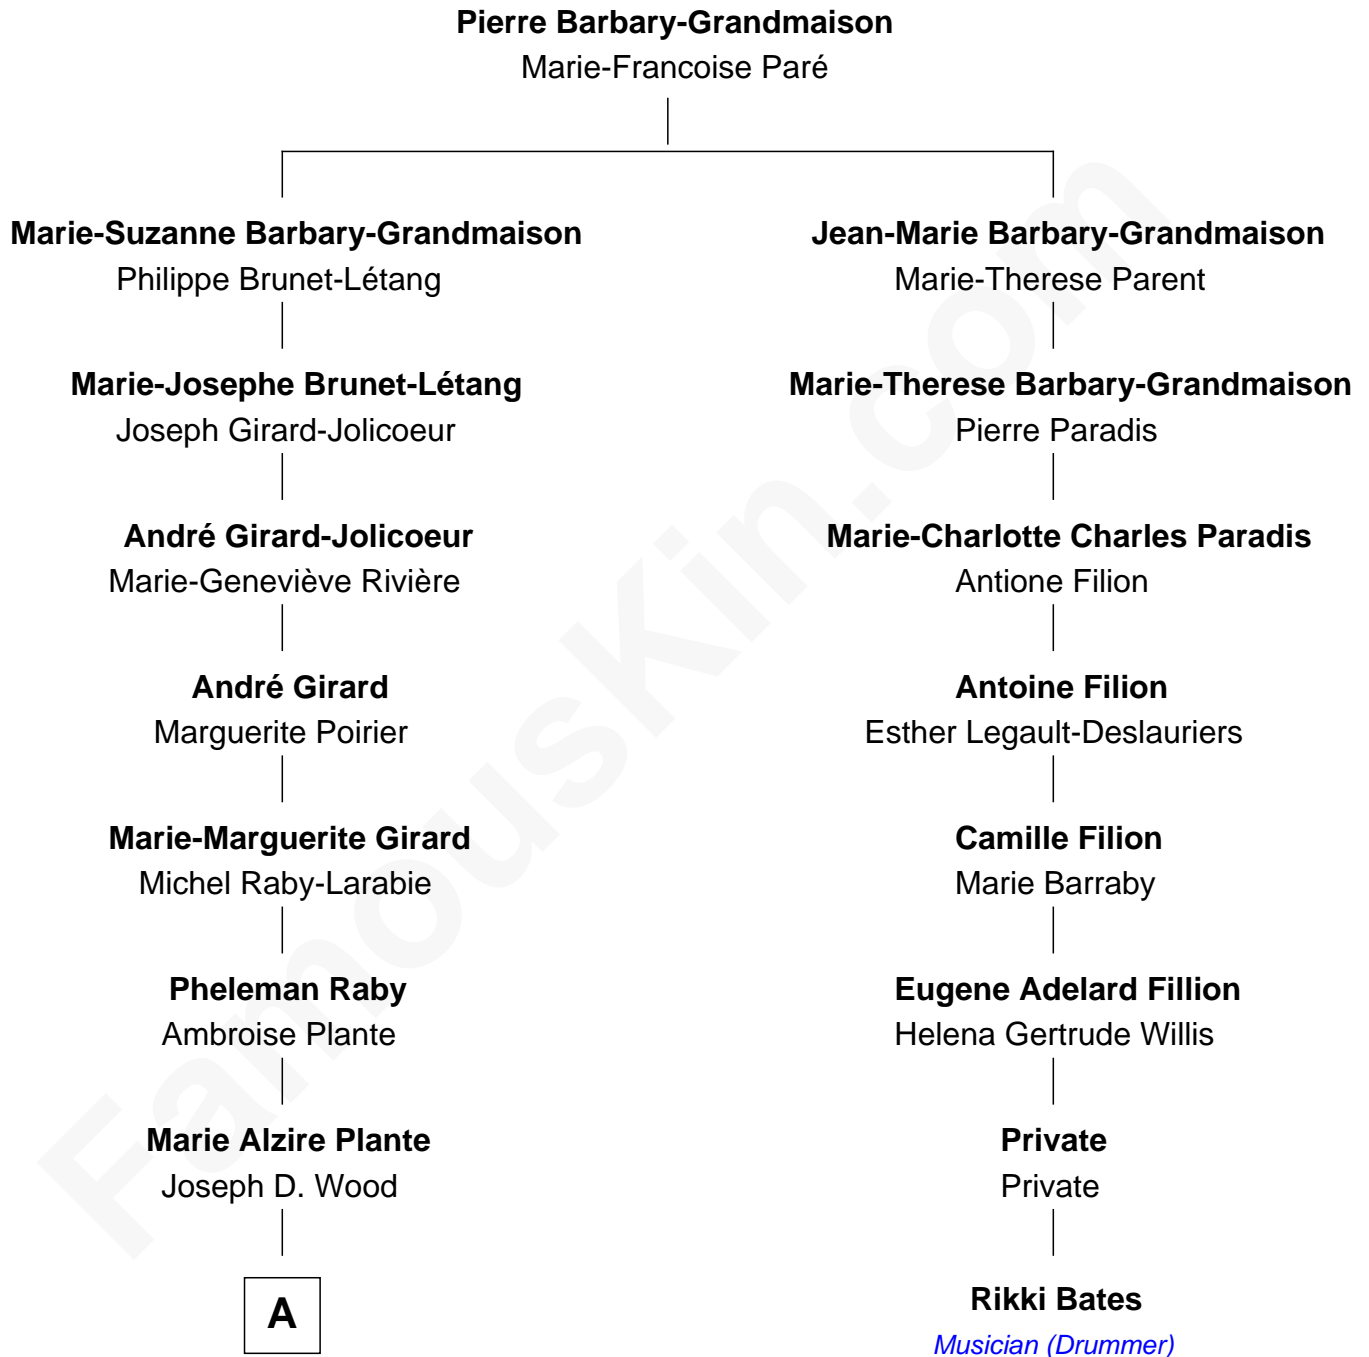

FamousKin.com

Relationship Chart of

Julianne Hough

Singer, Dancer and Actress - "DWTS" Pro

7th cousin 3 times removed of

Rikki Bates

Musician (Member of The Incredible Casuals)