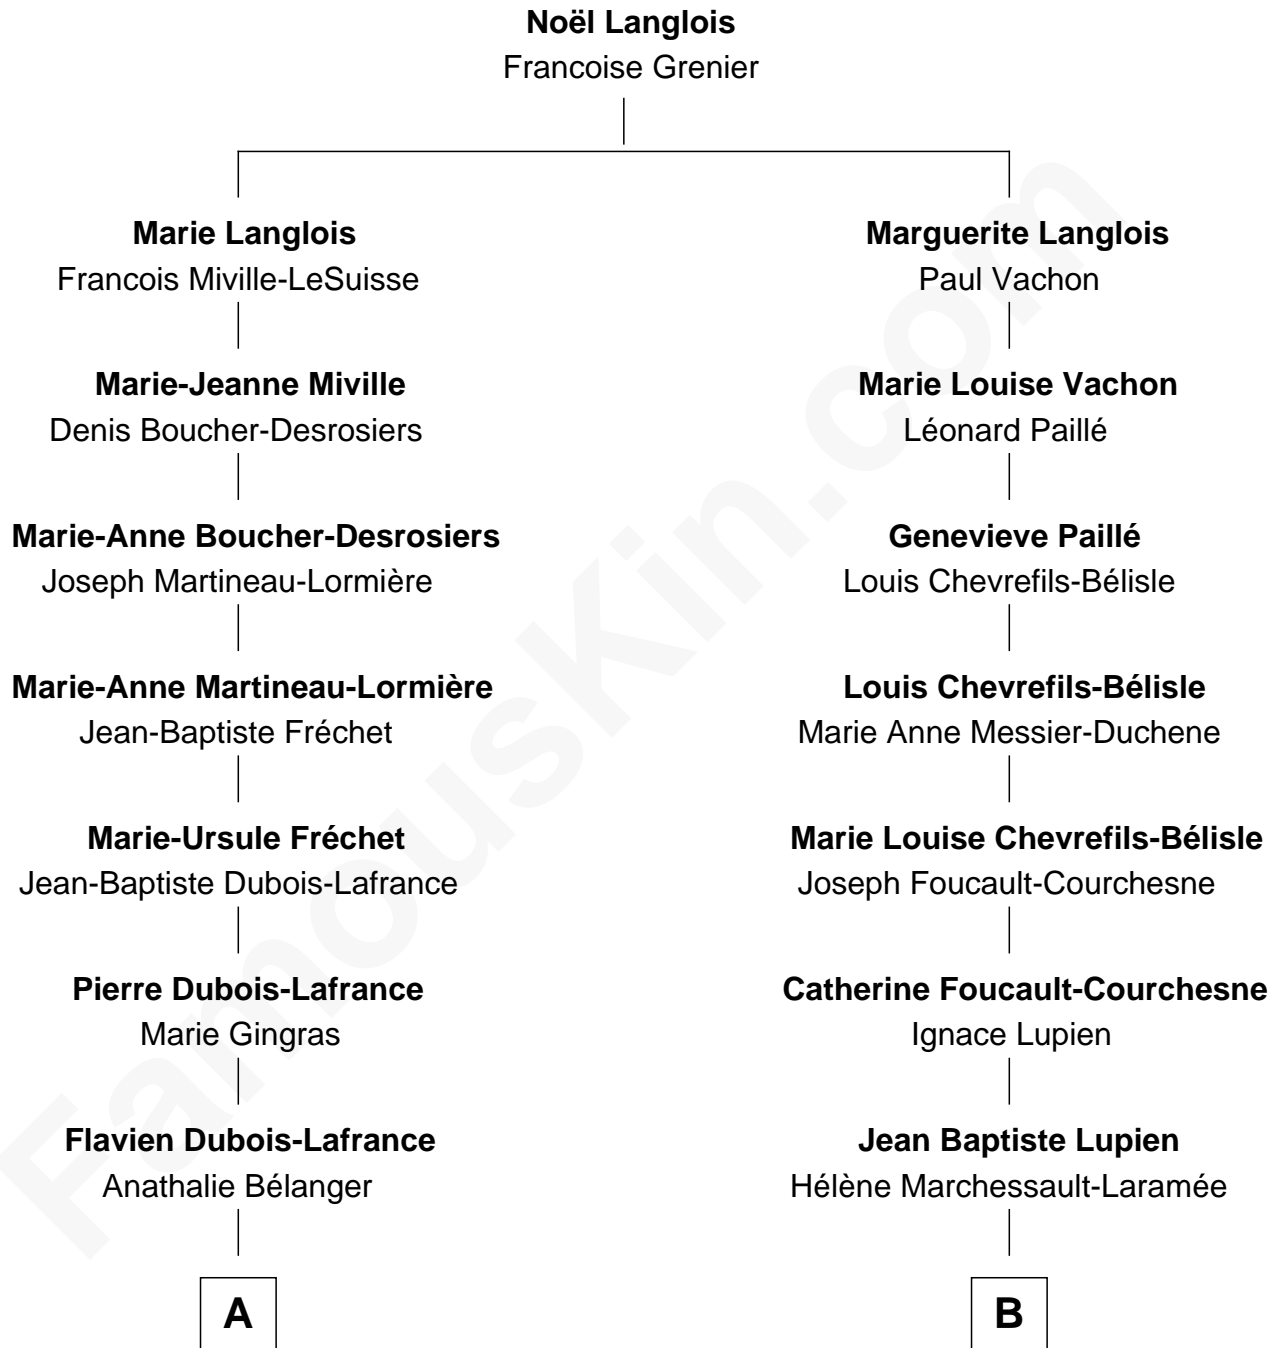

FamousKin.com

Relationship Chart of

Julianne Hough

Singer, Dancer and Actress - "DWTS" Pro

11th cousin of

John Cena

Movie Actor and WWE Pro Wrestler

A

Joseph D. Wood
Marie Alzire Plante

Alexander August Wood
W. B. Tena Vredevelt

Colleen P. H. Wood
Robert Virgil Hough

Bruce Robert Hough
Marianne Heaton

Julianne Hough
"Dancing with the Stars"

B

Francois Xavier Lupien
Laura Mary Brouseau