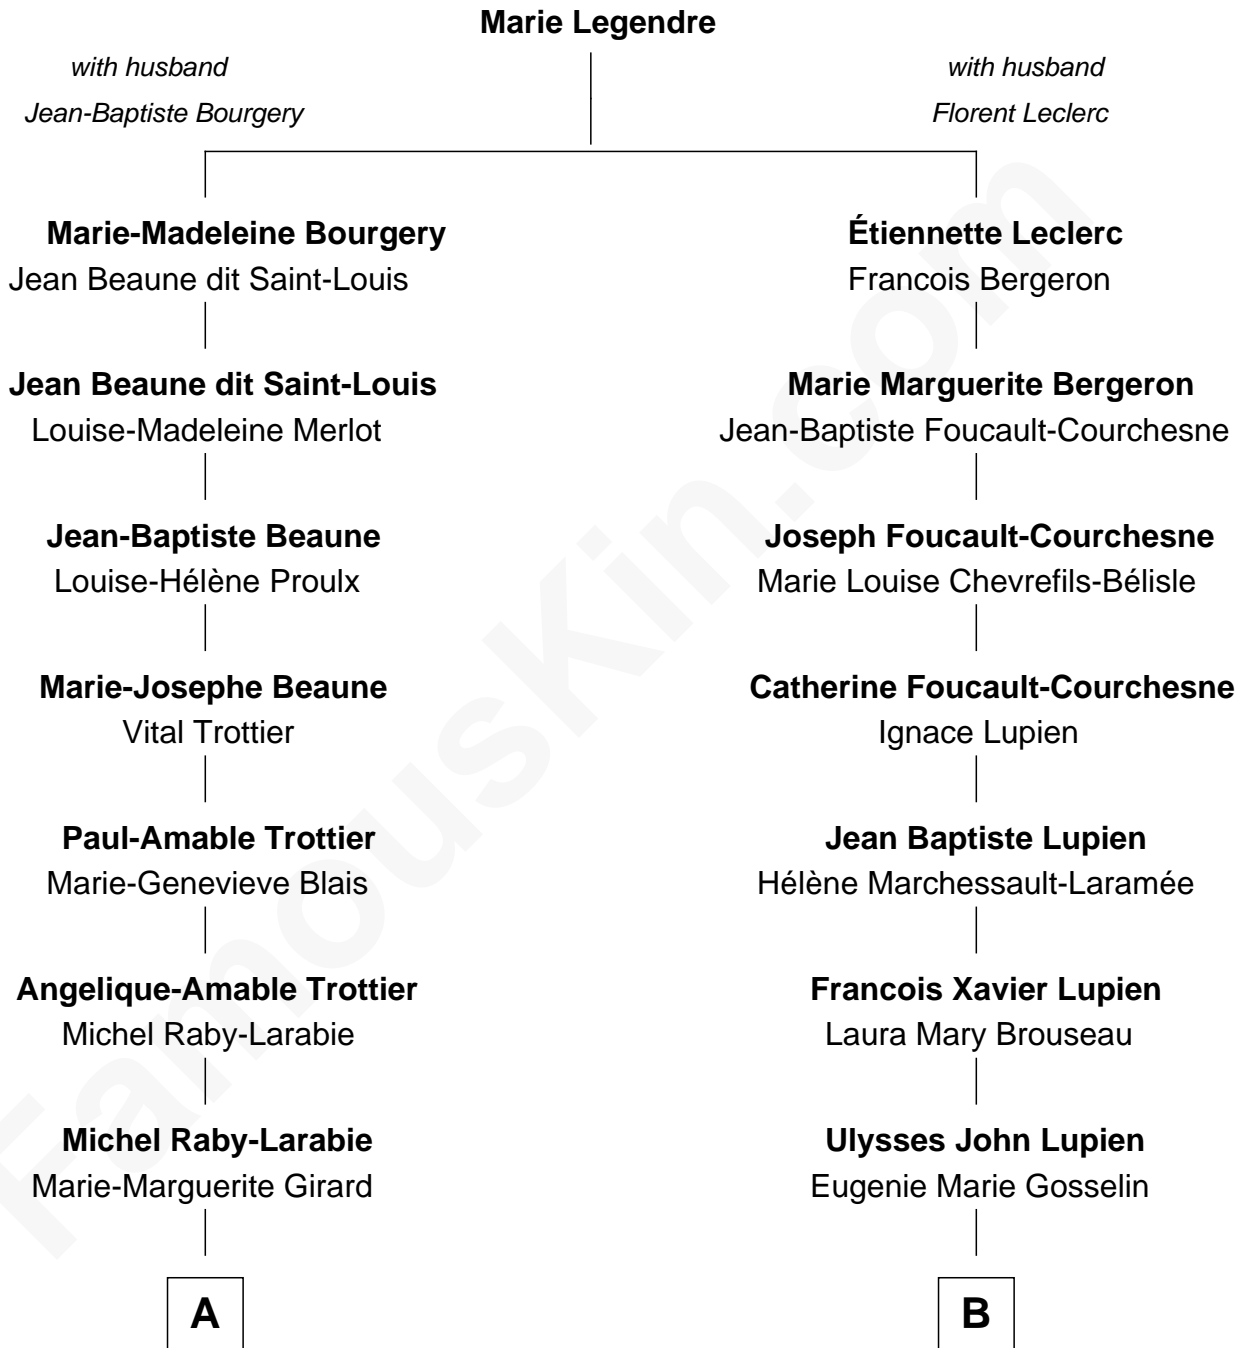

FamousKin.com

Relationship Chart of

Julianne Hough

Singer, Dancer and Actress - "DWTS" Pro

9th cousin 3 times removed of

John Cena

Movie Actor and WWE Pro Wrestler

A