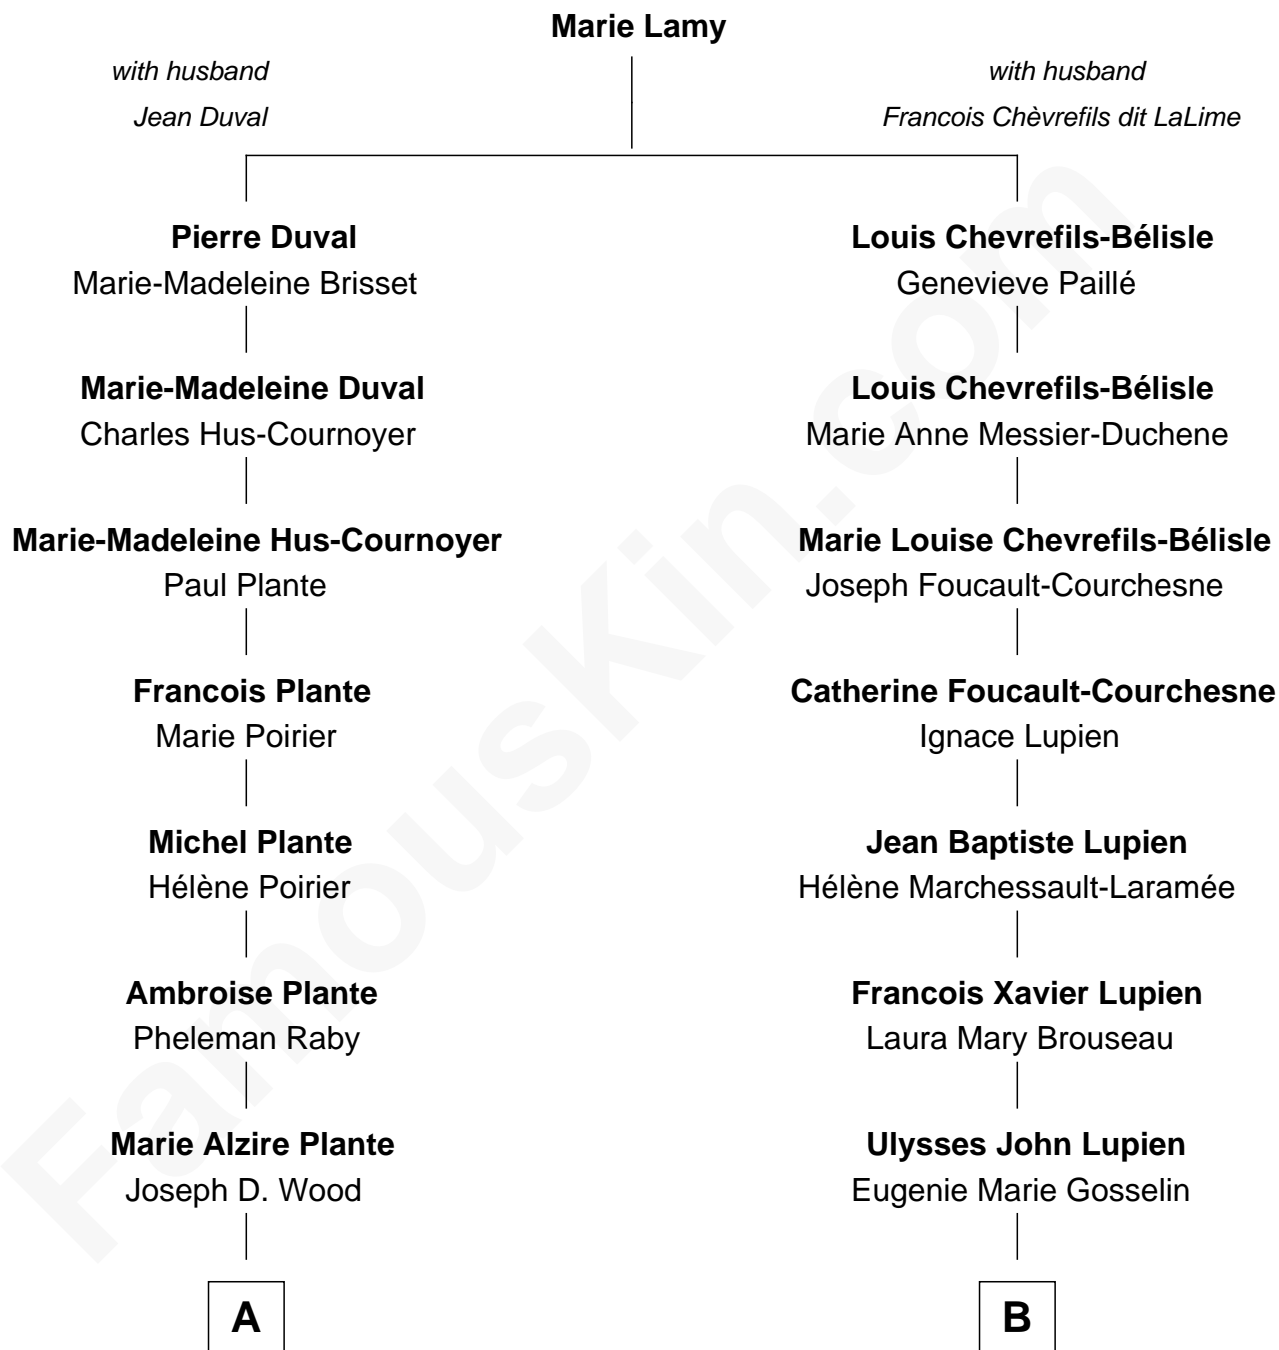

FamousKin.com

Relationship Chart of

Julianne Hough

Singer, Dancer and Actress - "DWTS" Pro

9th cousin 1 time removed of

John Cena

Movie Actor and WWE Pro Wrestler

A

Alexander August Wood

W. B. Tena Vredevelt

Colleen P. H. Wood

Robert Virgil Hough

Bruce Robert Hough

Marianne Heaton

Julianne Hough

"Dancing with the Stars"