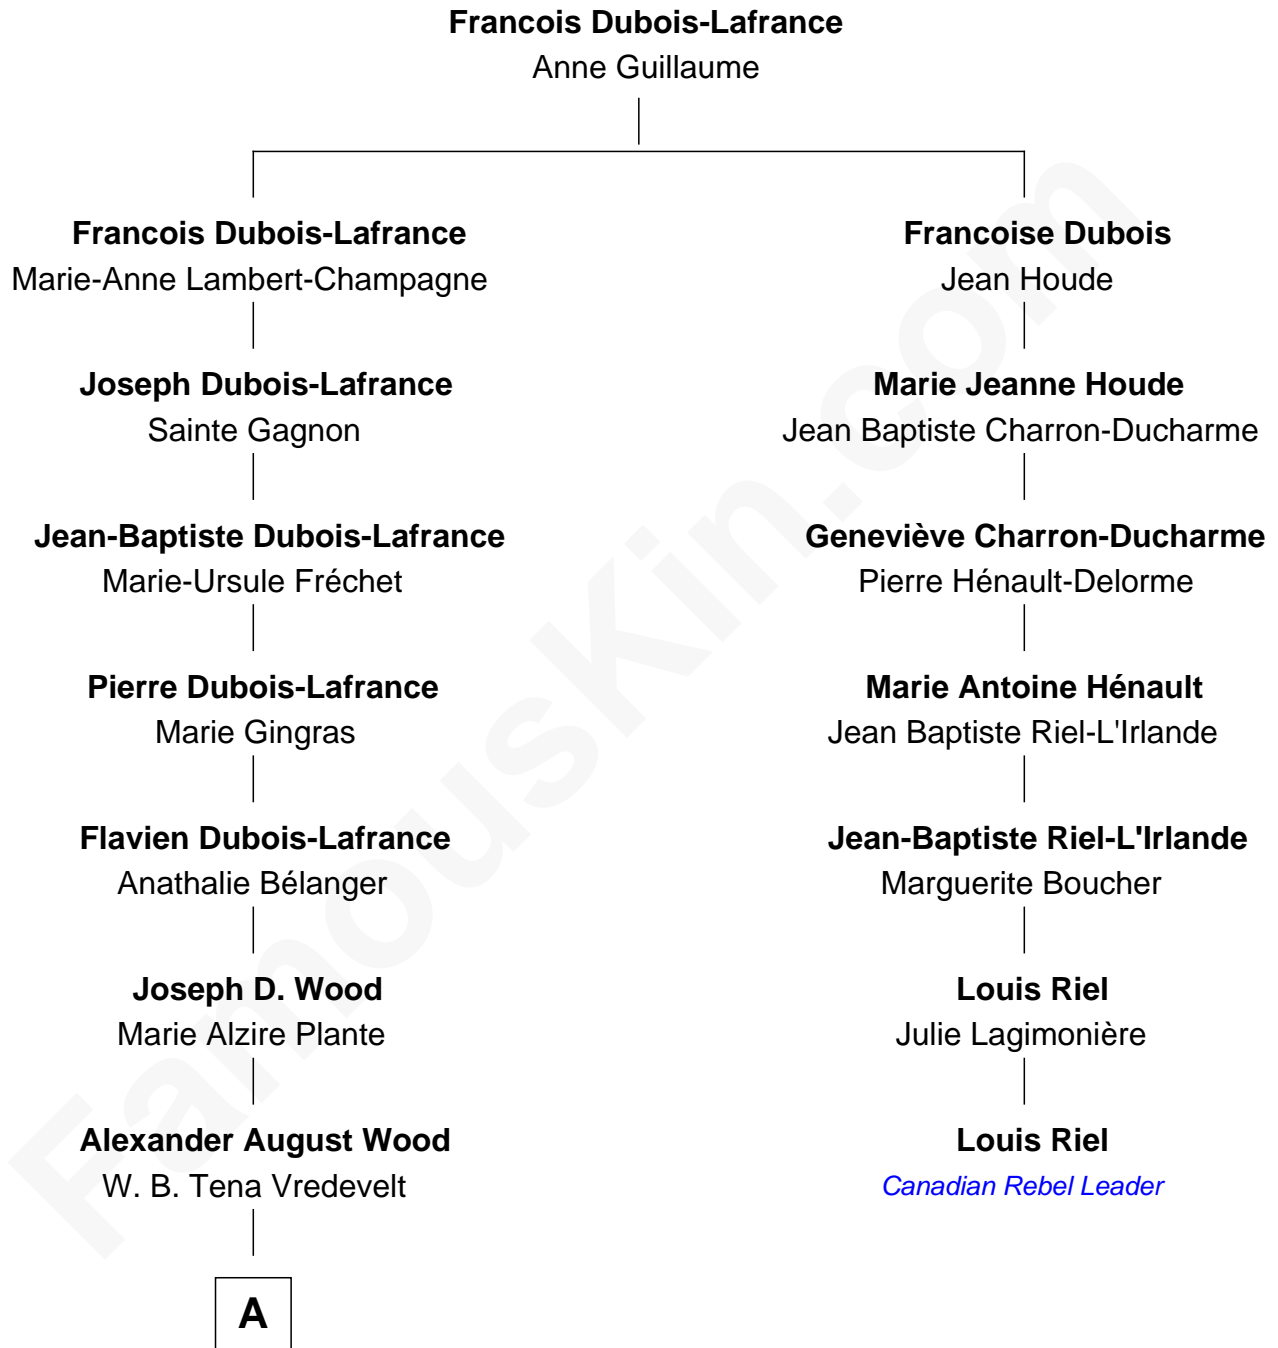

# FamousKin.com

## Relationship Chart of

### Julianne Hough

Singer, Dancer and Actress - "DWTS" Pro

6th cousin 3 times removed of

### Louis Riel

Leader of the North West Rebellion

A

**A**

Colleen P. H. Wood

Robert Virgil Hough

Bruce Robert Hough

Marianne Heaton