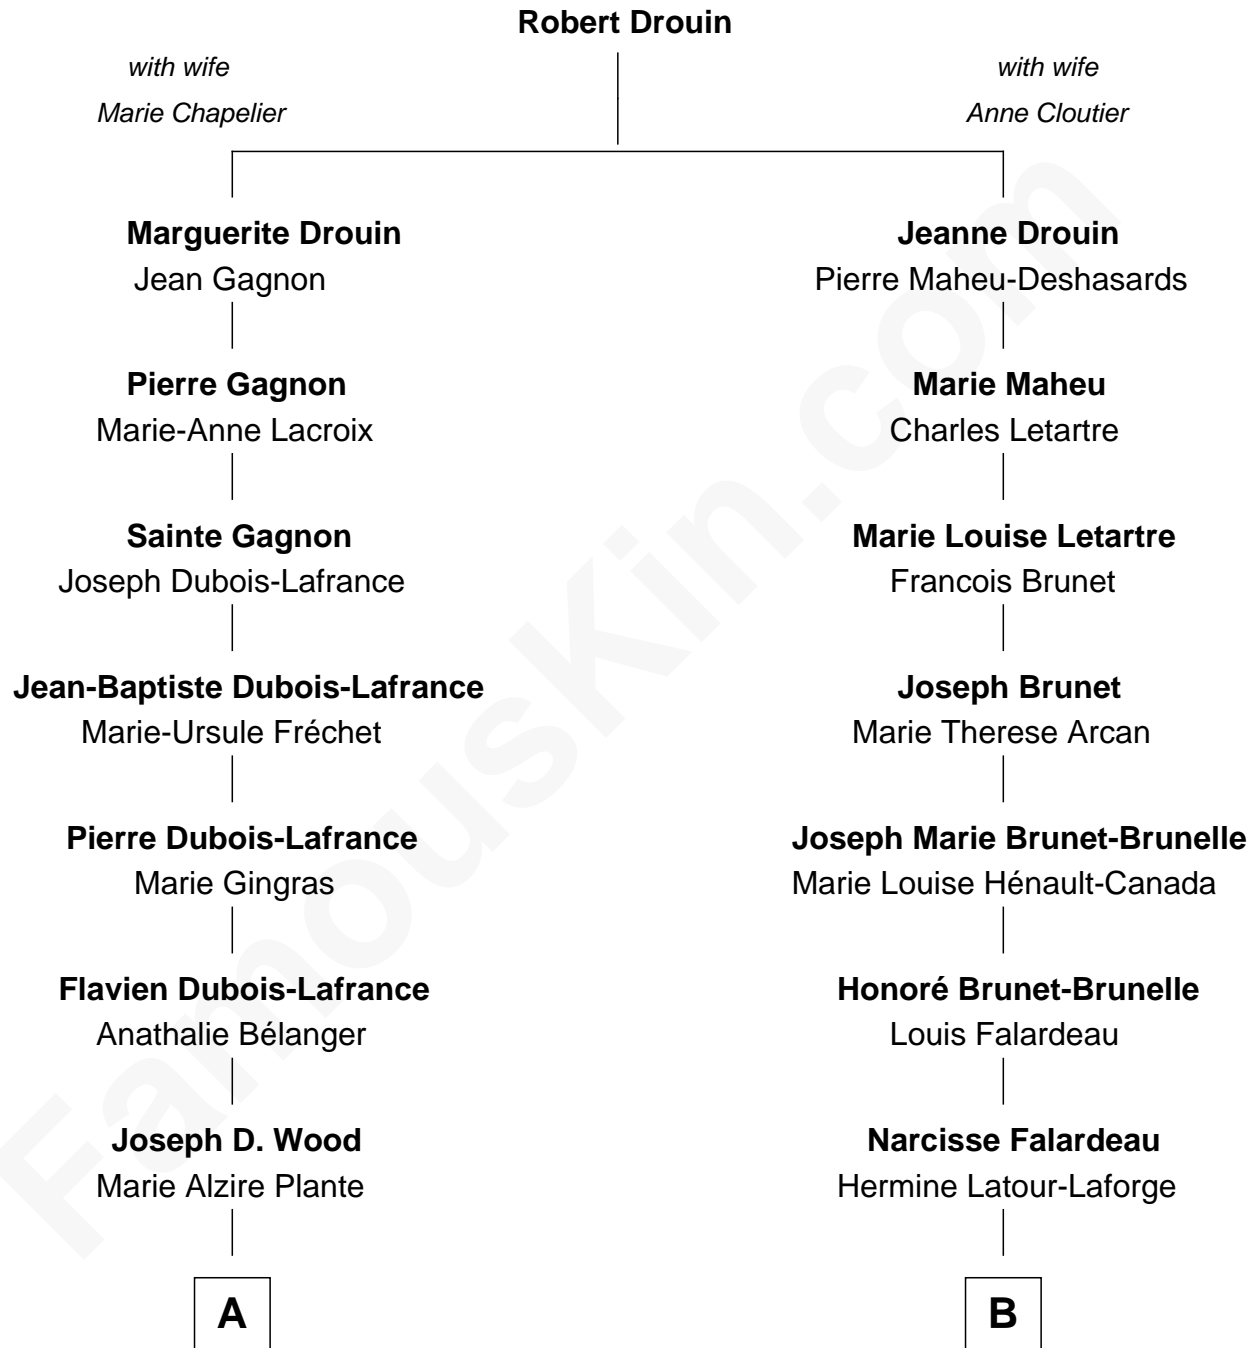

# FamousKin.com

## Relationship Chart of

**Julianne Hough**

*Singer, Dancer and Actress - "DWTS" Pro*

10th cousin of

**Shemar Moore**

*TV and Movie Actor*

**A**

**Alexander August Wood**

W. B. Tena Vredevelt

**Colleen P. H. Wood**

Robert Virgil Hough

**Bruce Robert Hough**

Marianne Heaton

**Julianne Hough**

*"Dancing with the Stars"*

**B**

**Narcisse Falardeau**

Marie Anna Letitia Maillot

**Marie Leona Falardeau**

Herbert Joseph Wilson

**Marilyn J. Wilson**

Franklin Sherrod Moore

**Shemar Moore**

*TV and Movie Actor*