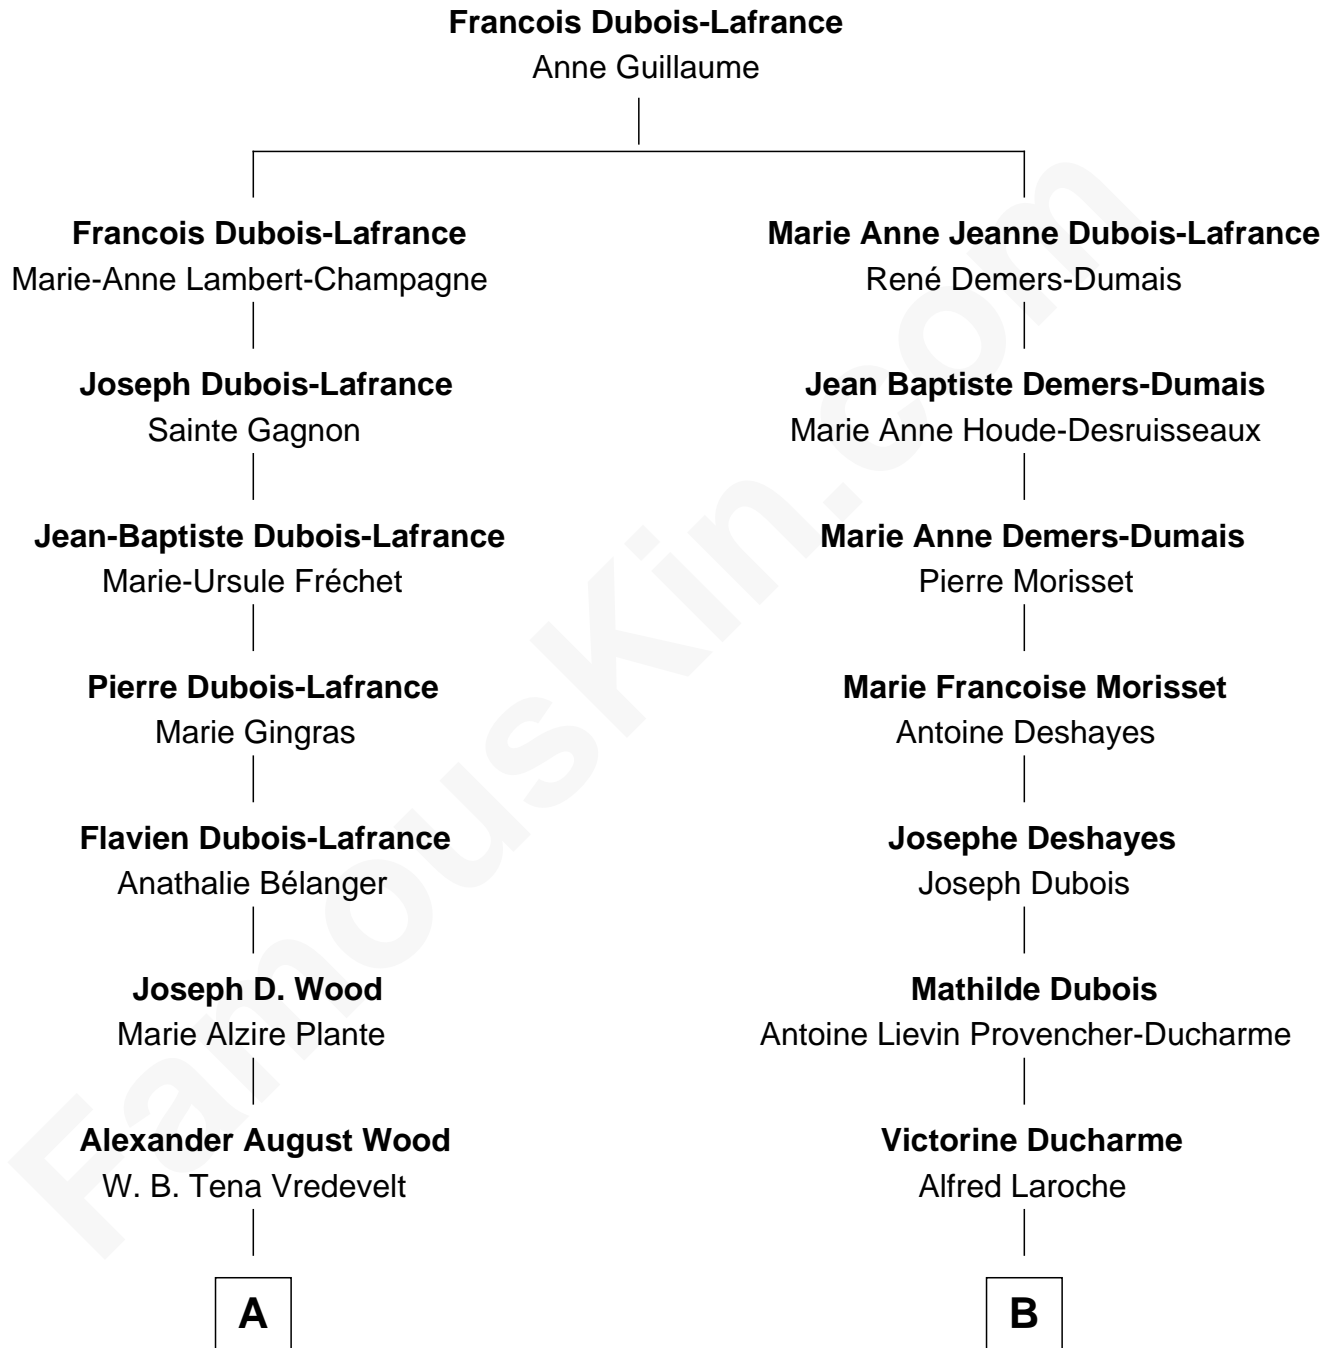

FamousKin.com Relationship Chart of

Julianne Hough

Singer, Dancer and Actress - "DWTS" Pro

9th cousin 1 time removed of

Nathan Fillion

TV and Movie Actor

A

Colleen P. H. Wood

Robert Virgil Hough

Bruce Robert Hough

Marianne Heaton

Julianne Hough

"Dancing with the Stars"

B

Marie Eugenie Laroche

Napoléon Bérubé