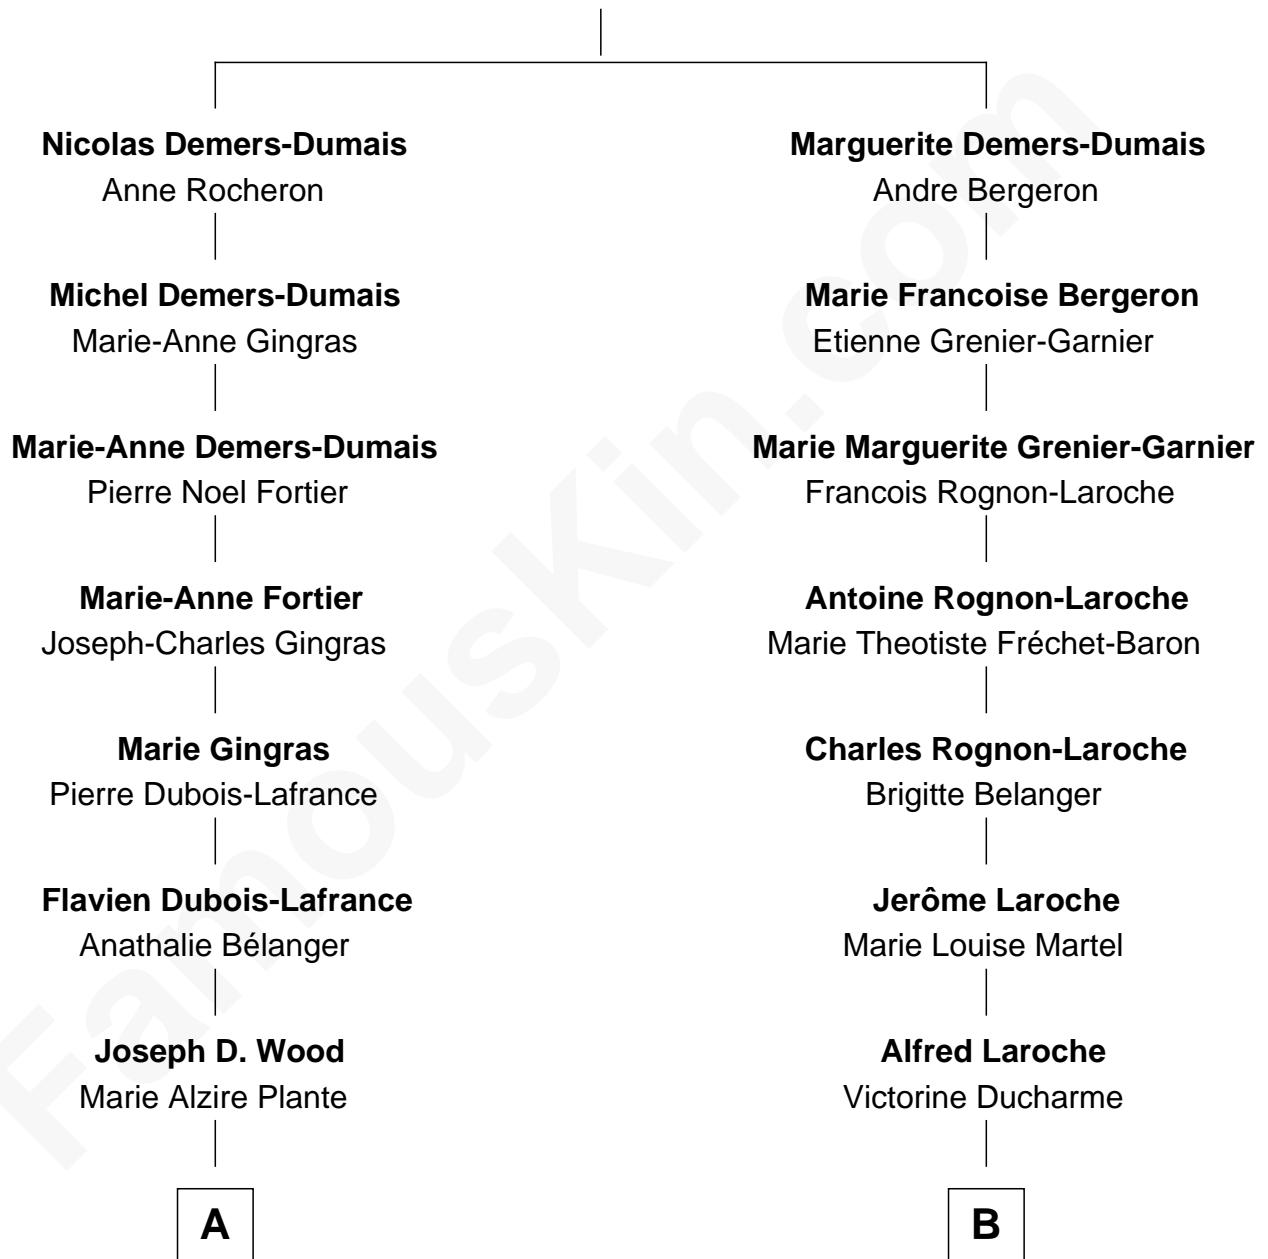

FamousKin.com

Relationship Chart of

Julianne Hough

Singer, Dancer and Actress - "DWTS" Pro

10th cousin of

Nathan Fillion

TV and Movie Actor

Jean Demers-Dumais

Jeanne Voidy

A

Alexander August Wood

W. B. Tena Vredevelt

Colleen P. H. Wood

Robert Virgil Hough

Bruce Robert Hough

Marianne Heaton