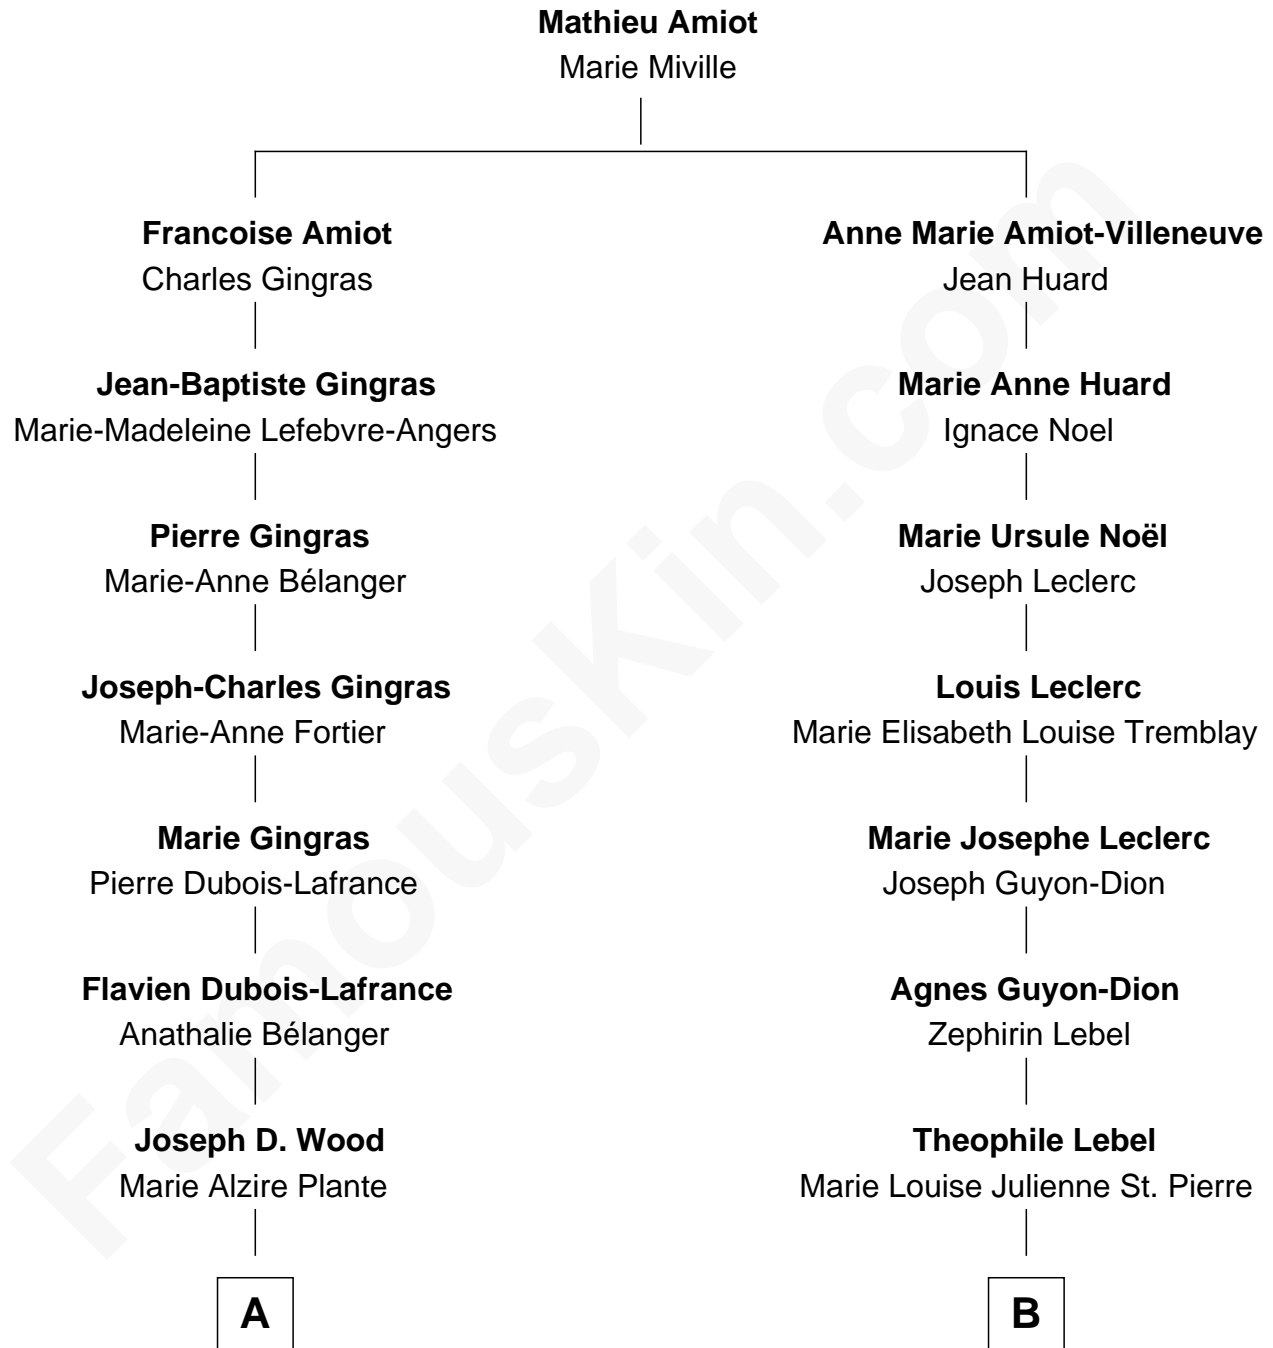

FamousKin.com

Relationship Chart of

Julianne Hough

Singer, Dancer and Actress - "DWTS" Pro

10th cousin 1 time removed of

Nathan Fillion

TV and Movie Actor

A

Alexander August Wood

W. B. Tena Vredevelt

Colleen P. H. Wood

Robert Virgil Hough

Bruce Robert Hough

Marianne Heaton

Julianne Hough

"Dancing with the Stars"

B

Marie Louise Josephine Lebel

Ulric Bérubé

Napoléon Bérubé

Marie Eugenie Laroche

Beatrice T. Bérubé

Omer Fillion

Robert Fillion