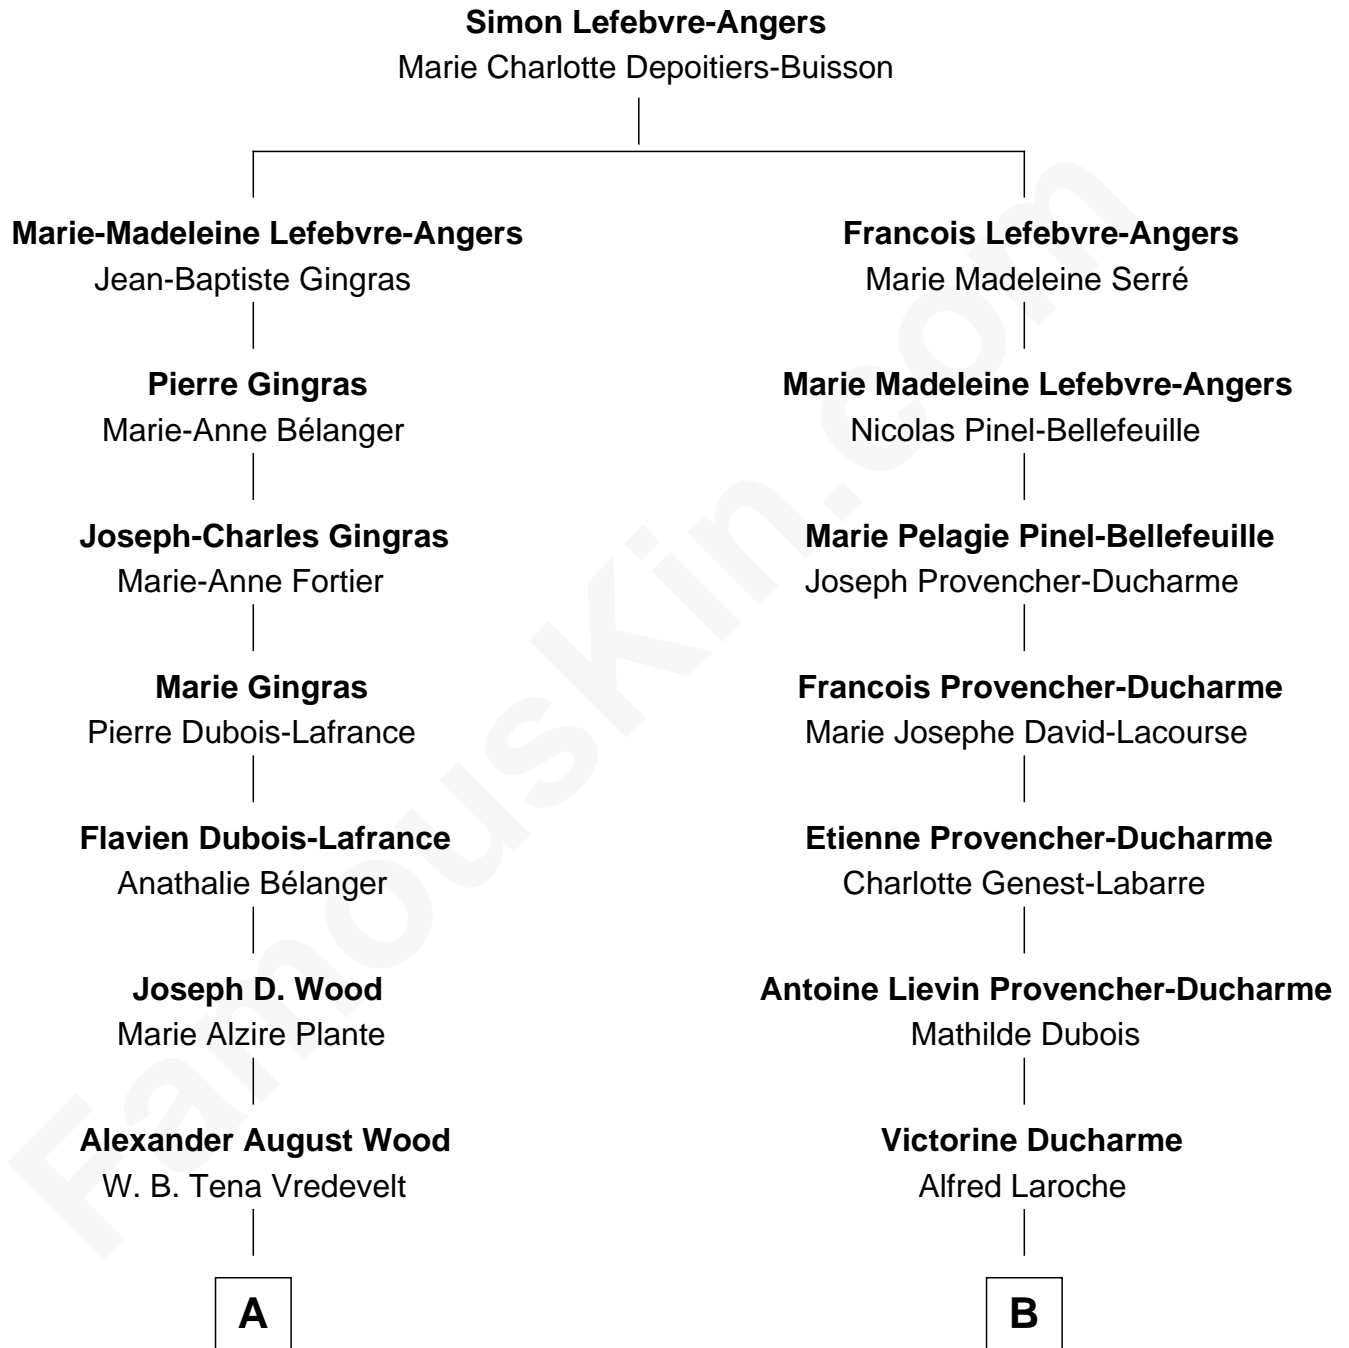

FamousKin.com
Relationship Chart of
Julianne Hough

Singer, Dancer and Actress - "DWTS" Pro

9th cousin 1 time removed of

Nathan Fillion

TV and Movie Actor

A

Colleen P. H. Wood

Robert Virgil Hough

Bruce Robert Hough

Marianne Heaton

Julianne Hough

"Dancing with the Stars"

B

Marie Eugenie Laroche

Napoléon Bérubé

Beatrice T. Bérubé