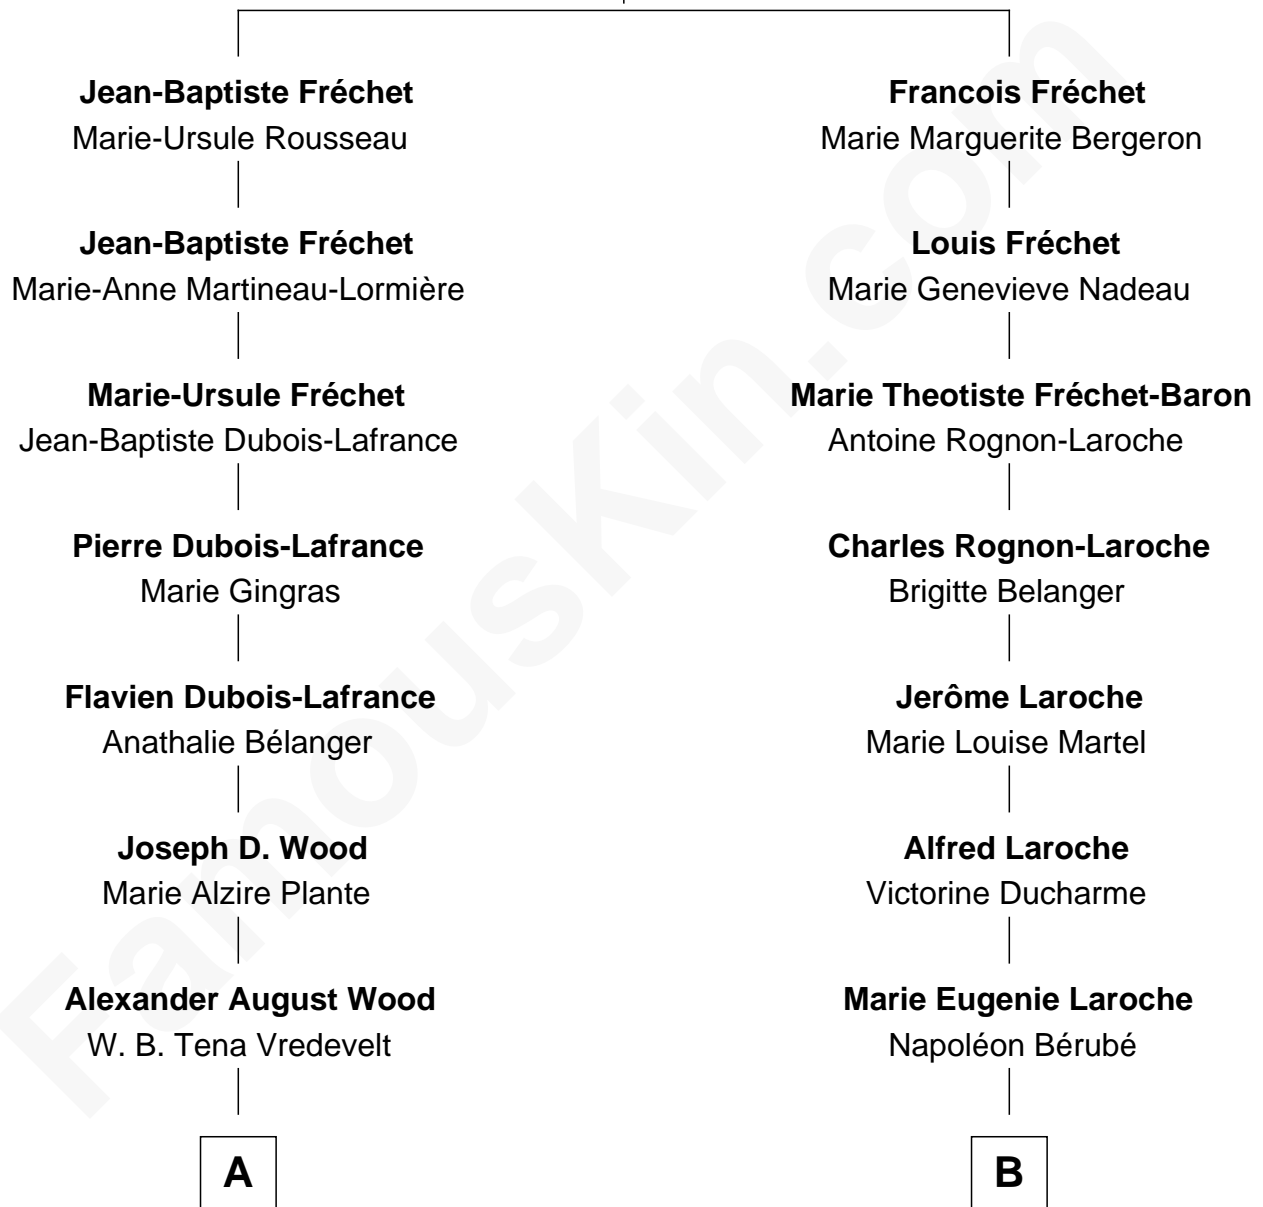

FamousKin.com Relationship Chart of

Julianne Hough

Singer, Dancer and Actress - "DWTS" Pro

9th cousin of

Nathan Fillion

TV and Movie Actor

Francois Fréchet

Anne Lereau

A

Colleen P. H. Wood

Robert Virgil Hough

Bruce Robert Hough

Marianne Heaton

Julianne Hough

"Dancing with the Stars"

B