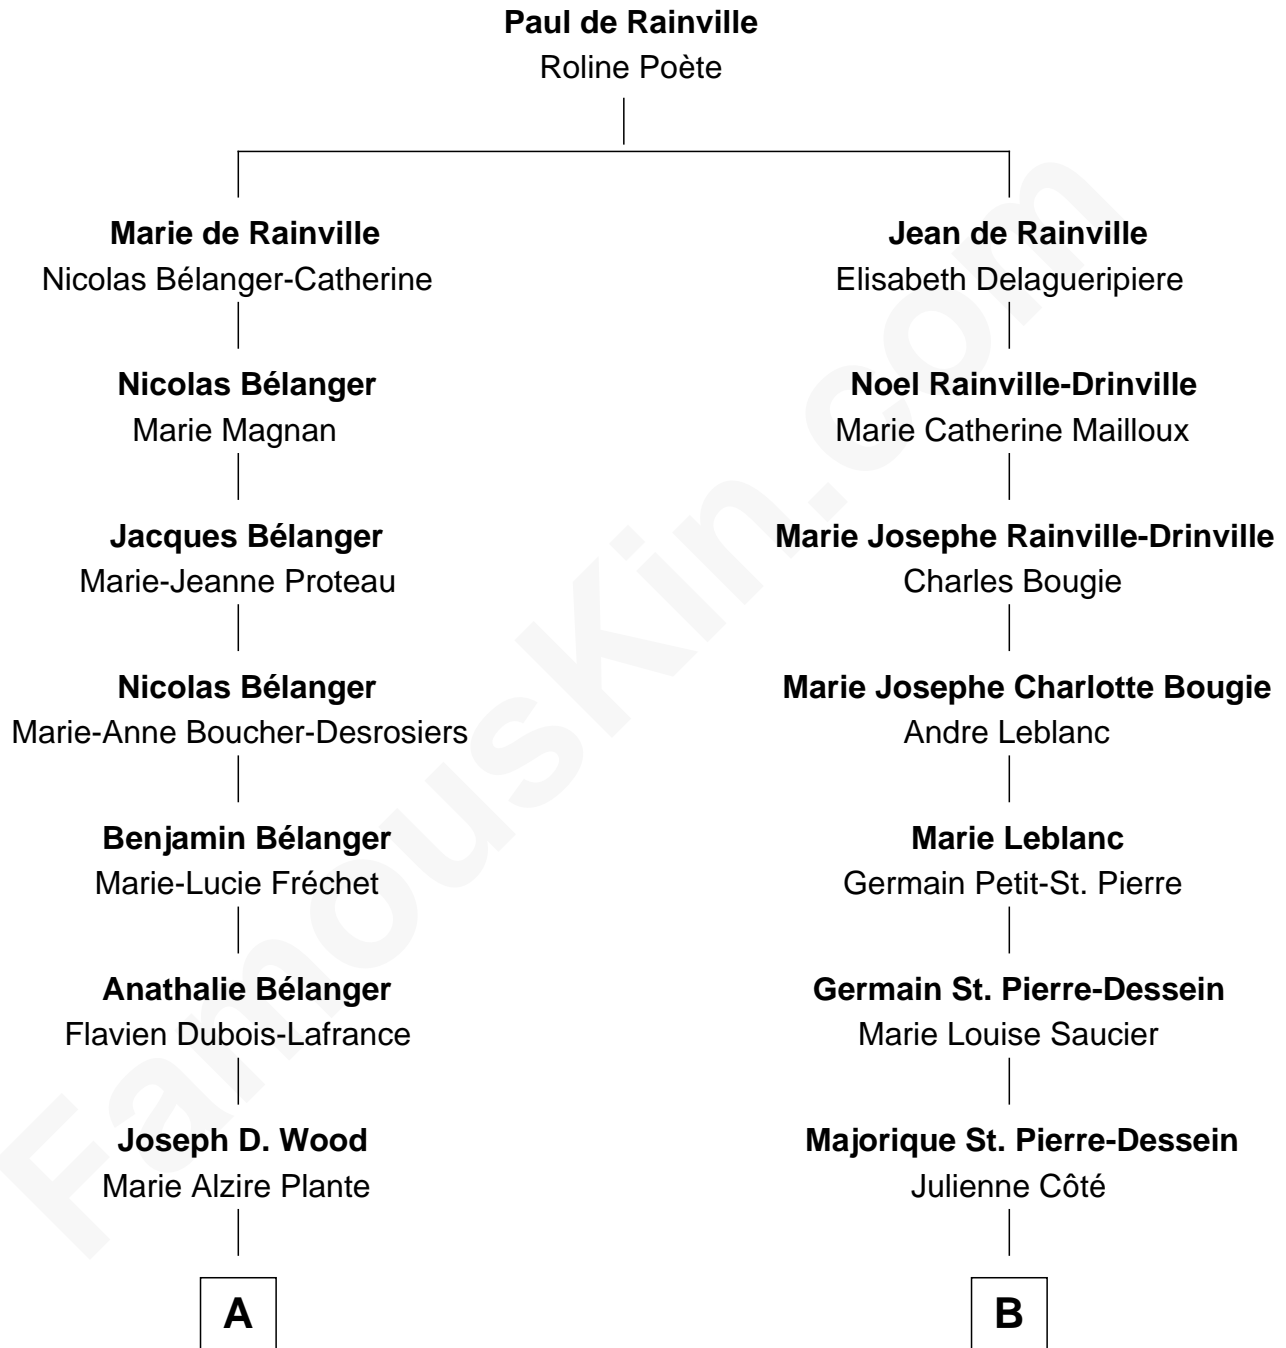

# FamousKin.com

## Relationship Chart of

### Julianne Hough

Singer, Dancer and Actress - "DWTS" Pro

10th cousin 2 times removed of

**Nathan Fillion**

TV and Movie Actor

**A**

**Alexander August Wood**

W. B. Tena Vredevelt