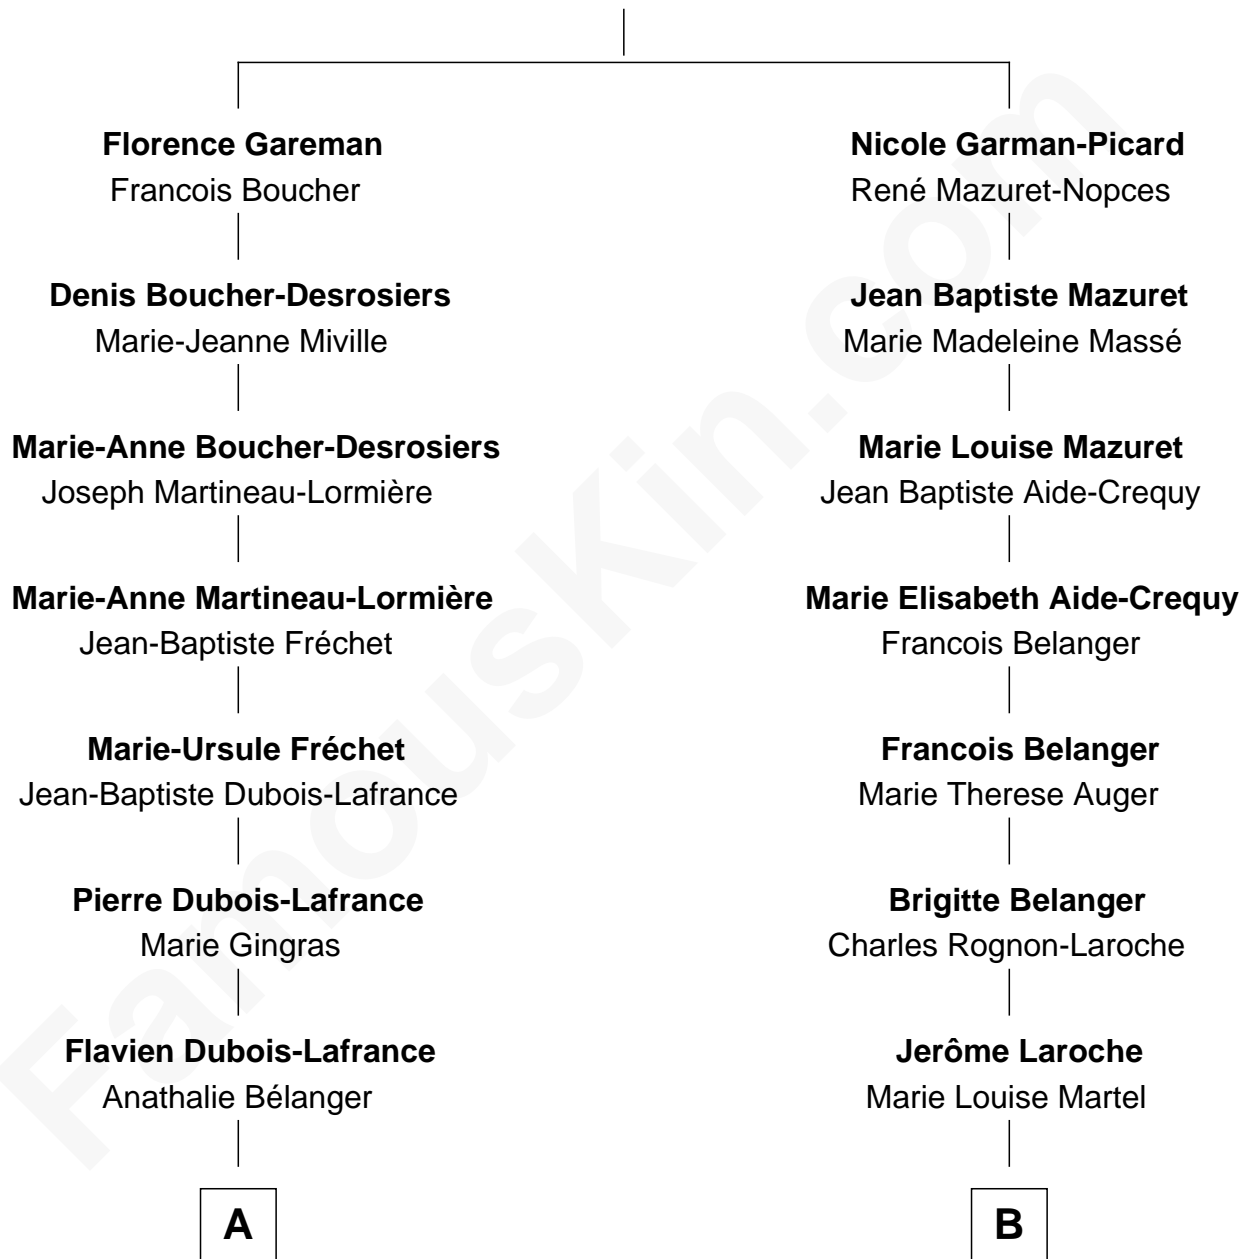

FamousKin.com

Relationship Chart of

Julianne Hough

Singer, Dancer and Actress - "DWTS" Pro

11th cousin of

Nathan Fillion

TV and Movie Actor

Pierre Garman-Picard

Madeleine Charlot

A

Joseph D. Wood
Marie Alzire Plante

Alexander August Wood
W. B. Tena Vredevelt

Colleen P. H. Wood
Robert Virgil Hough

Bruce Robert Hough
Marianne Heaton

Julianne Hough
"Dancing with the Stars"

B

Alfred Laroche
Victorine Ducharme

Marie Eugenie Laroche
Napoléon Bérubé

Beatrice T. Bérubé
Omer Fillion

Robert Fillion
June Early

Nathan Fillion
TV and Movie Actor