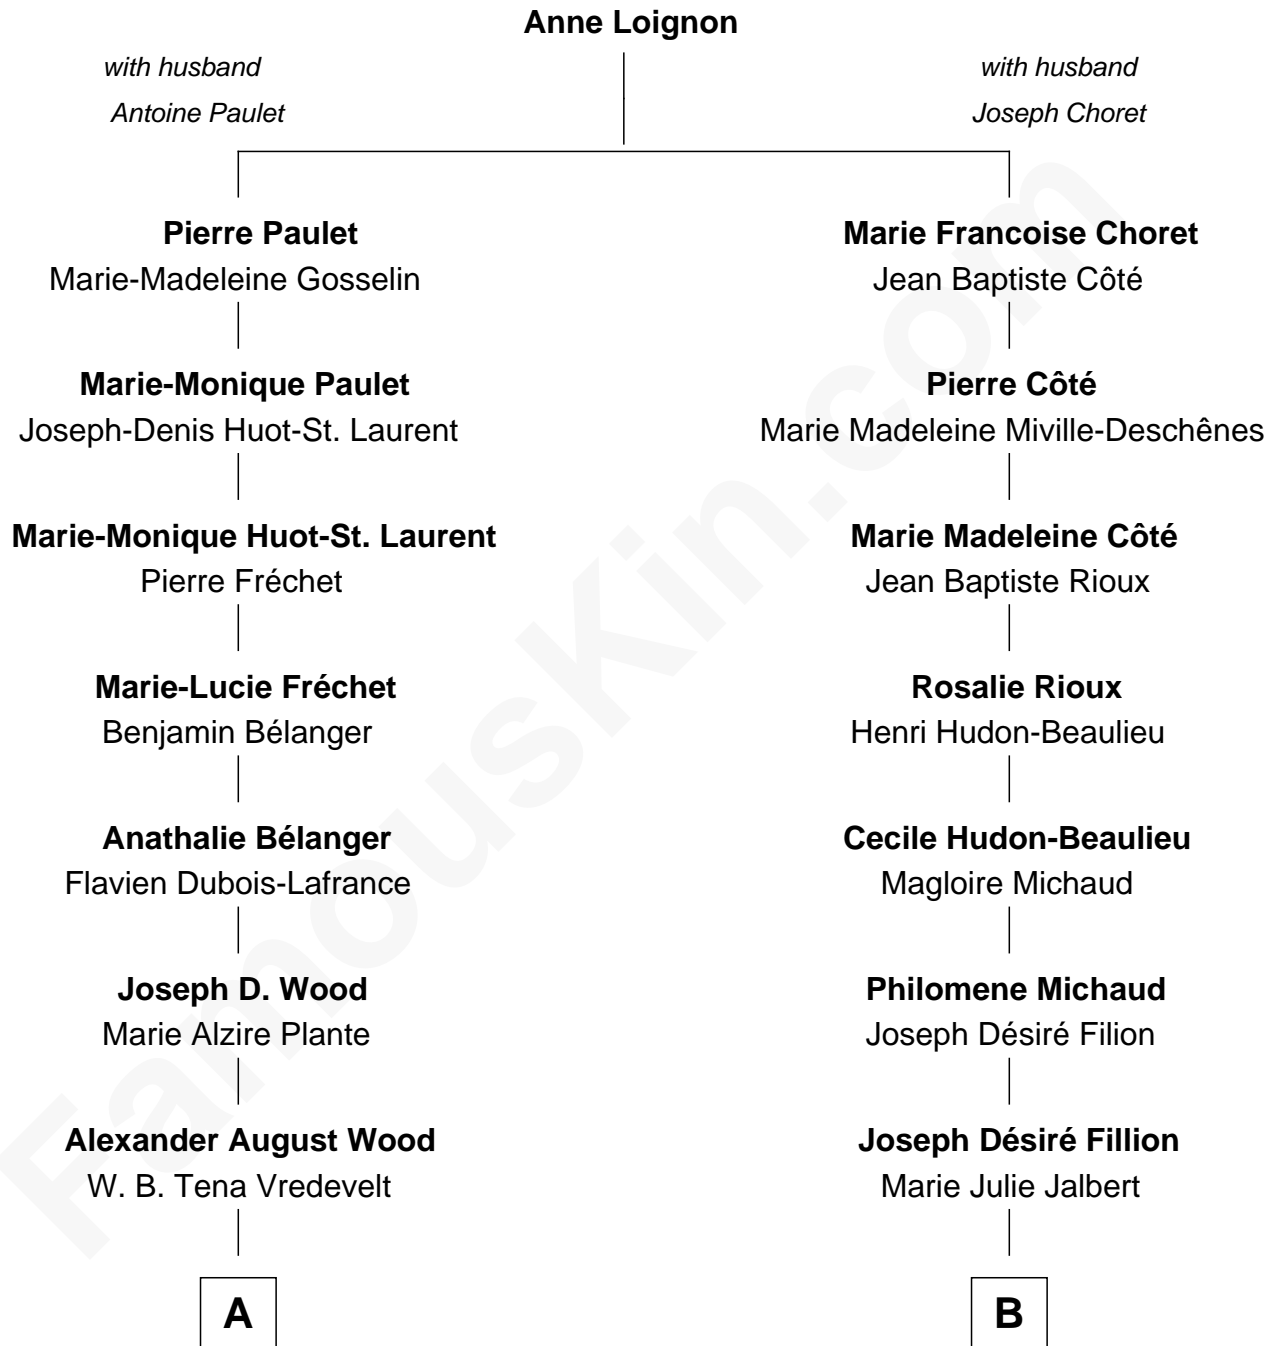

FamousKin.com

Relationship Chart of

Julianne Hough

Singer, Dancer and Actress - "DWTS" Pro

9th cousin of

Nathan Fillion

TV and Movie Actor

A

Colleen P. H. Wood

Robert Virgil Hough

Bruce Robert Hough

Marianne Heaton

Julianne Hough

"Dancing with the Stars"

B

Omer Fillion