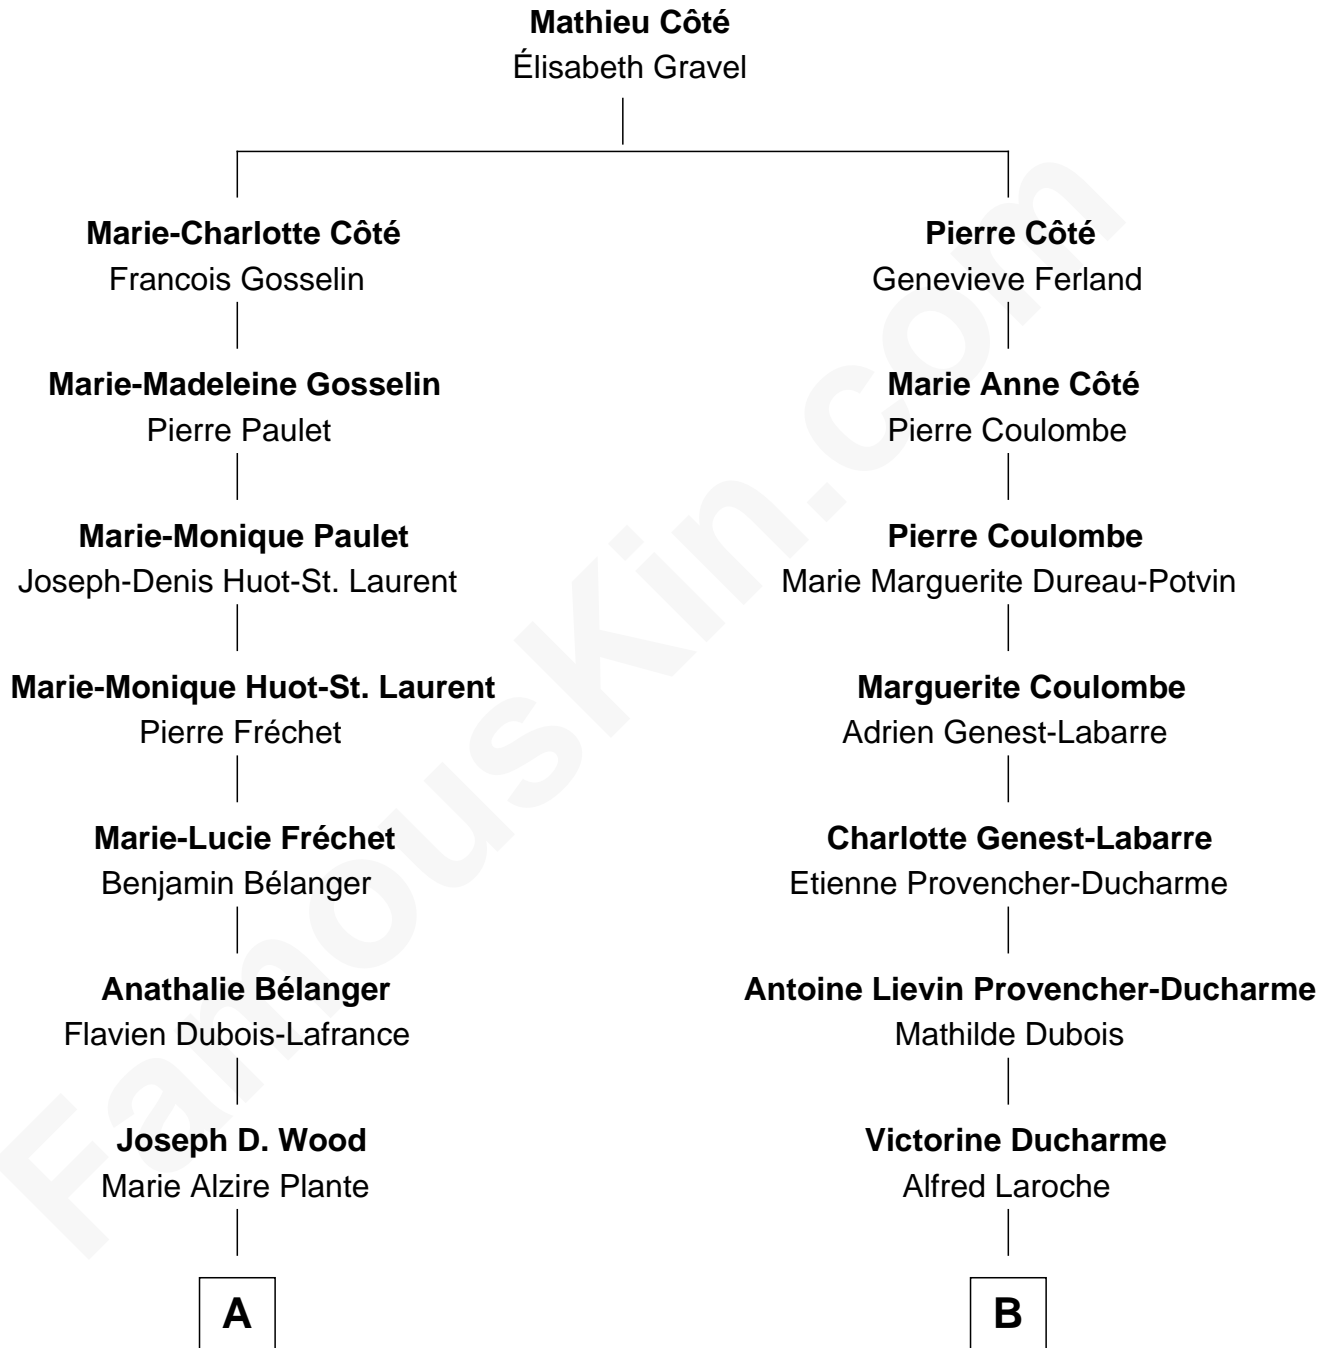

FamousKin.com

Relationship Chart of

Julianne Hough

Singer, Dancer and Actress - "DWTS" Pro

10th cousin of

Nathan Fillion

TV and Movie Actor

A

Alexander August Wood

W. B. Tena Vredevelt

Colleen P. H. Wood

Robert Virgil Hough

Bruce Robert Hough

Marianne Heaton

Julianne Hough

"Dancing with the Stars"