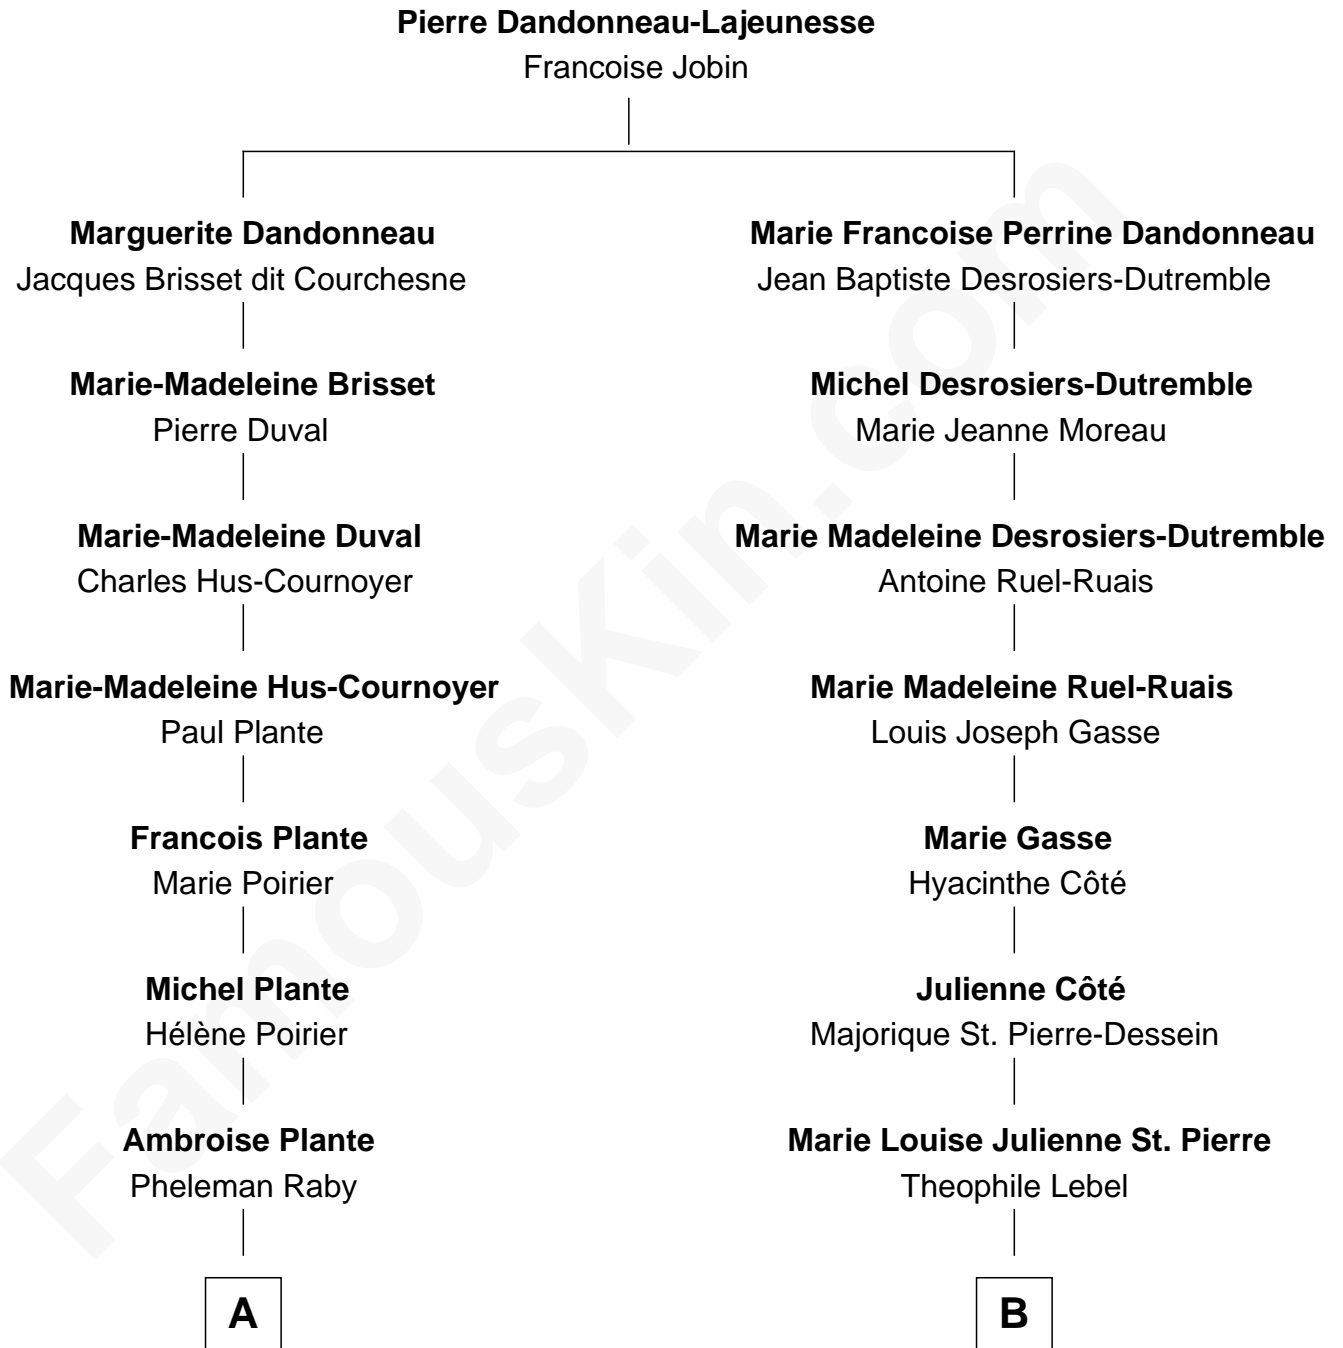

FamousKin.com Relationship Chart of

Julianne Hough

Singer, Dancer and Actress - "DWTS" Pro

11th cousin of

Nathan Fillion

TV and Movie Actor

A

Marie Alzire Plante

Joseph D. Wood

Alexander August Wood

W. B. Tena Vredevelt

Colleen P. H. Wood

Robert Virgil Hough

Bruce Robert Hough

Marianne Heaton

Julianne Hough

"Dancing with the Stars"

B

Marie Louise Josephine Lebel

Ulric Bérubé

Napoléon Bérubé

Marie Eugenie Laroche

Beatrice T. Bérubé

Omer Fillion