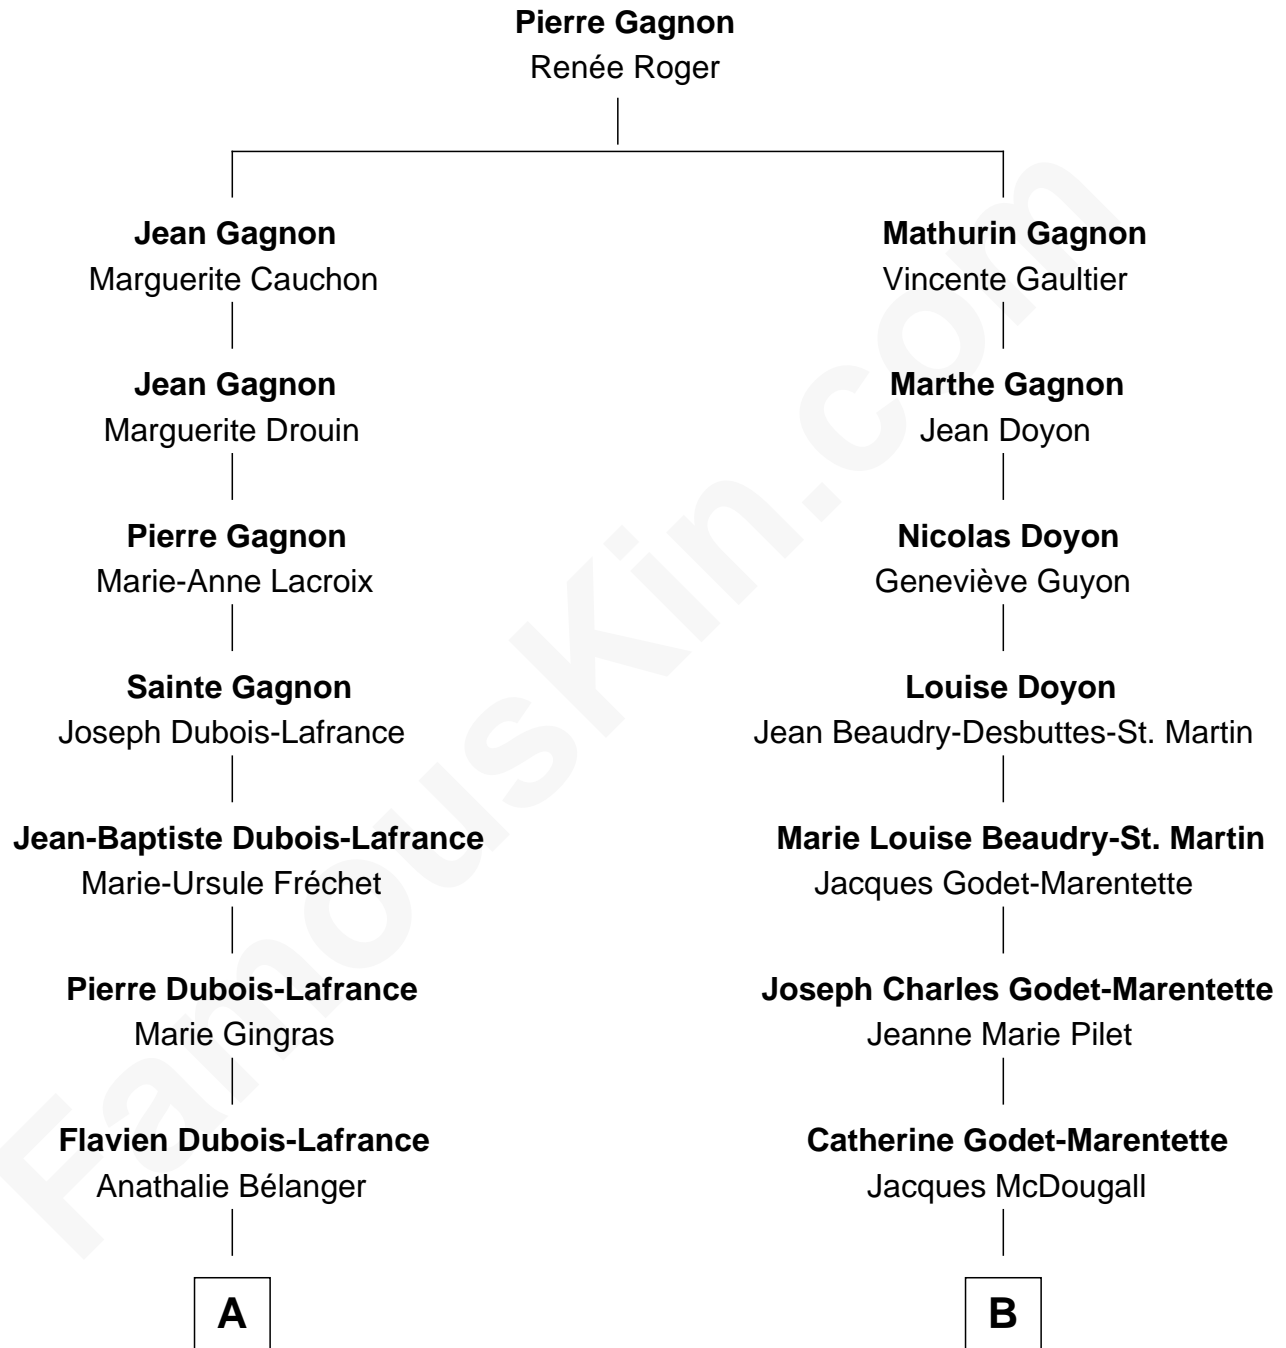

FamousKin.com Relationship Chart of

Derek Hough

Dancer and Actor - "DWTS" Pro

11th cousin of

Hillary (Rodham) Clinton

First Lady of President Bill Clinton

A

Joseph D. Wood
Marie Alzire Plante

Alexander August Wood
W. B. Tena Vredevelt

Colleen P. H. Wood
Robert Virgil Hough

Bruce Robert Hough
Marianne Heaton

Derek Hough
"Dancing with the Stars"

B

Mary Anne Frances McDougall
Antoine Martin

Delia Martin
Donald Murray

Della Murray
Edwin John Howell

Dorothy Emma Howell
Hugh Ellsworth Rodham

Hillary (Rodham) Clinton
First Lady of Bill Clinton