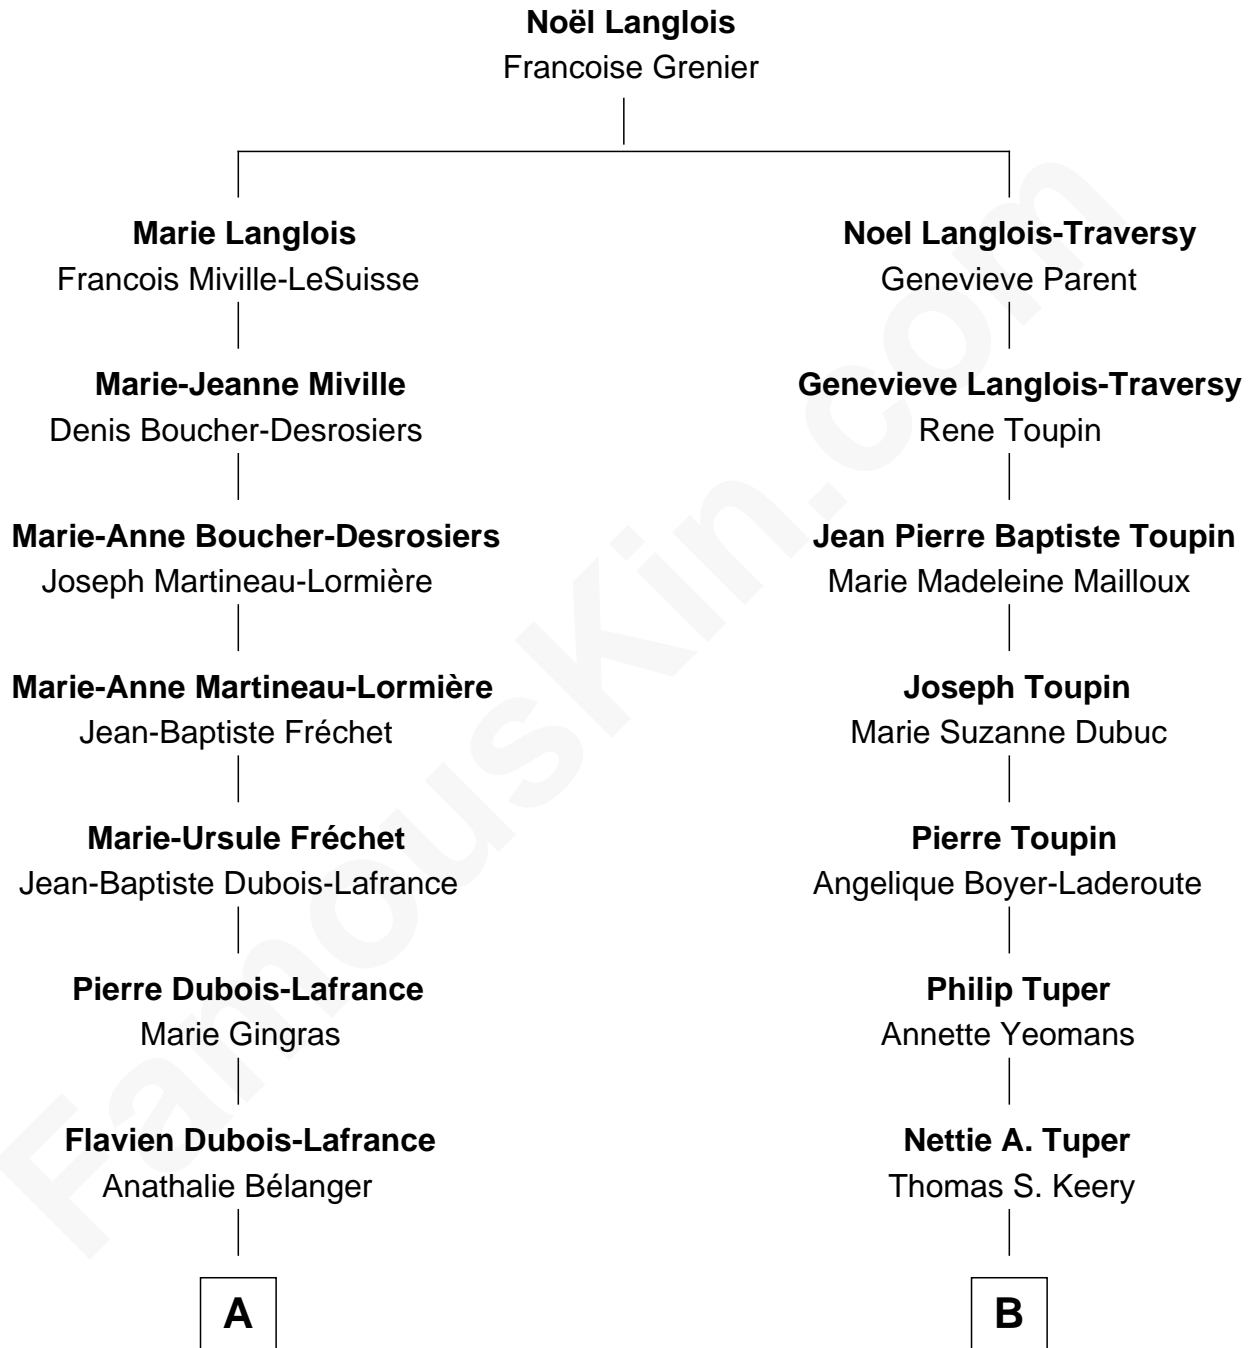

# FamousKin.com Relationship Chart of

**Derek Hough**

*Dancer and Actor - "DWTS" Pro*

10th cousin 1 time removed of

**Joe Keery**

*TV and Movie Actor*

**A**

**Joseph D. Wood**  
Marie Alzire Plante

**Alexander August Wood**  
W. B. Tena Vredevelt

**Colleen P. H. Wood**  
Robert Virgil Hough

**Bruce Robert Hough**  
Marianne Heaton

**Derek Hough**  
*"Dancing with the Stars"*

**B**

**Thomas Russell Keery**  
Bronwen Forte Edwards

**Thomas David Keery**  
Constance M. Fitzgerald

**David Grover Keery**  
Nina Rae Barger

**Joe Keery**  
*TV and Movie Actor*