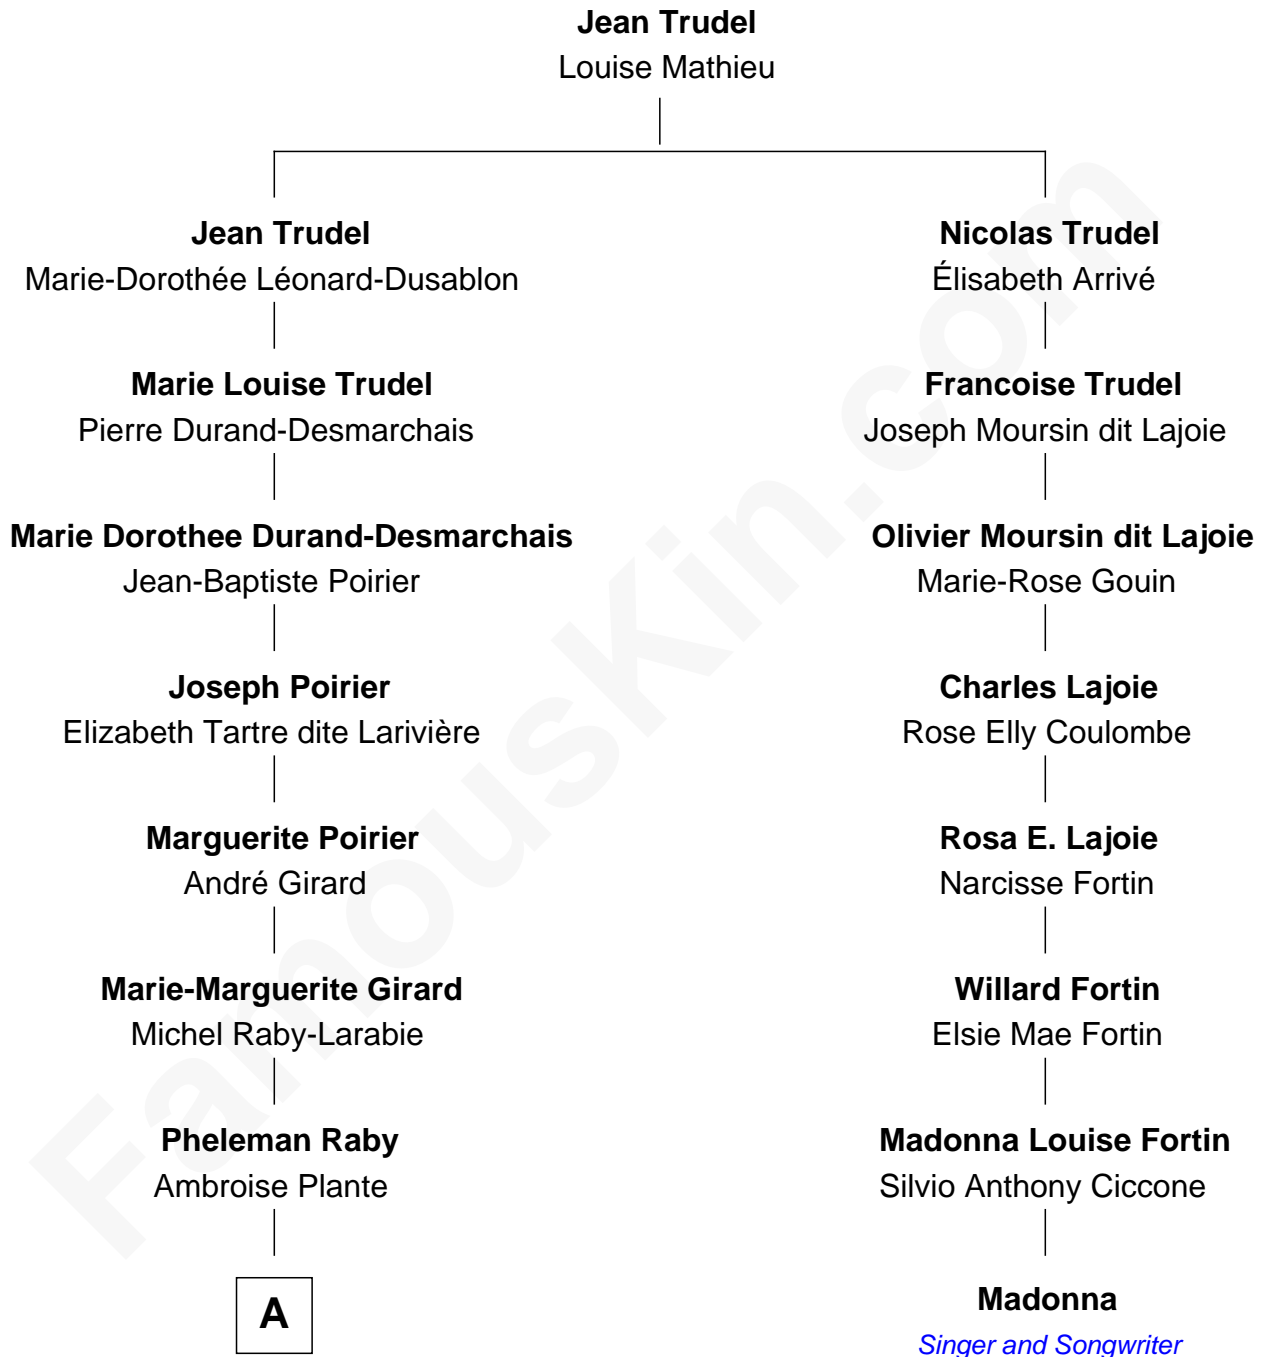

# FamousKin.com Relationship Chart of

**Derek Hough**

*Dancer and Actor - "DWTS" Pro*

7th cousin 4 times removed of

**Madonna**

*Singer and Songwriter*

**A**

—  
**Marie Alzire Plante**

Joseph D. Wood

—  
**Alexander August Wood**

W. B. Tena Vredevelt

—  
**Colleen P. H. Wood**

Robert Virgil Hough

—  
**Bruce Robert Hough**

Marianne Heaton

—  
**Derek Hough**

*"Dancing with the Stars"*