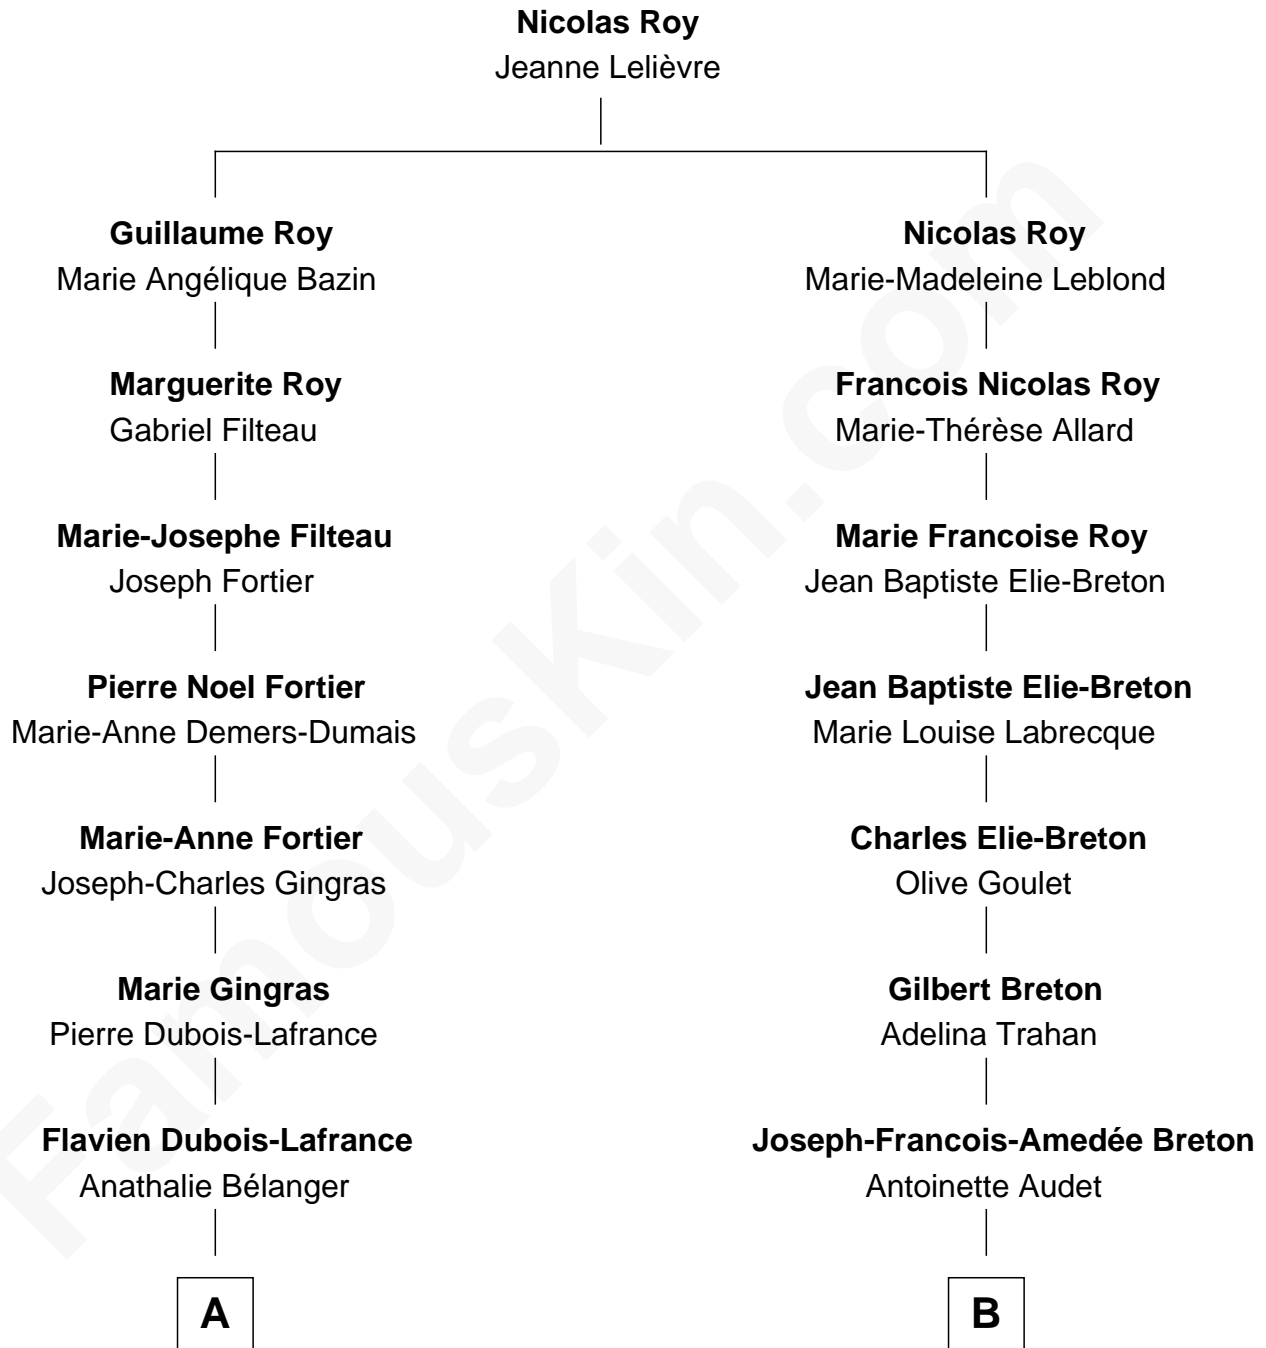

FamousKin.com Relationship Chart of

Derek Hough

Dancer and Actor - "DWTS" Pro

11th cousin of

Justin Bieber

Singer and Songwriter

A

Joseph D. Wood
Marie Alzire Plante

Alexander August Wood
W. B. Tena Vredevelt

Colleen P. H. Wood
Robert Virgil Hough

Bruce Robert Hough
Marianne Heaton

Derek Hough
"Dancing with the Stars"

B

Marie-Alphonsine-Germaine Breton
Joseph-Roland Garneau Germain