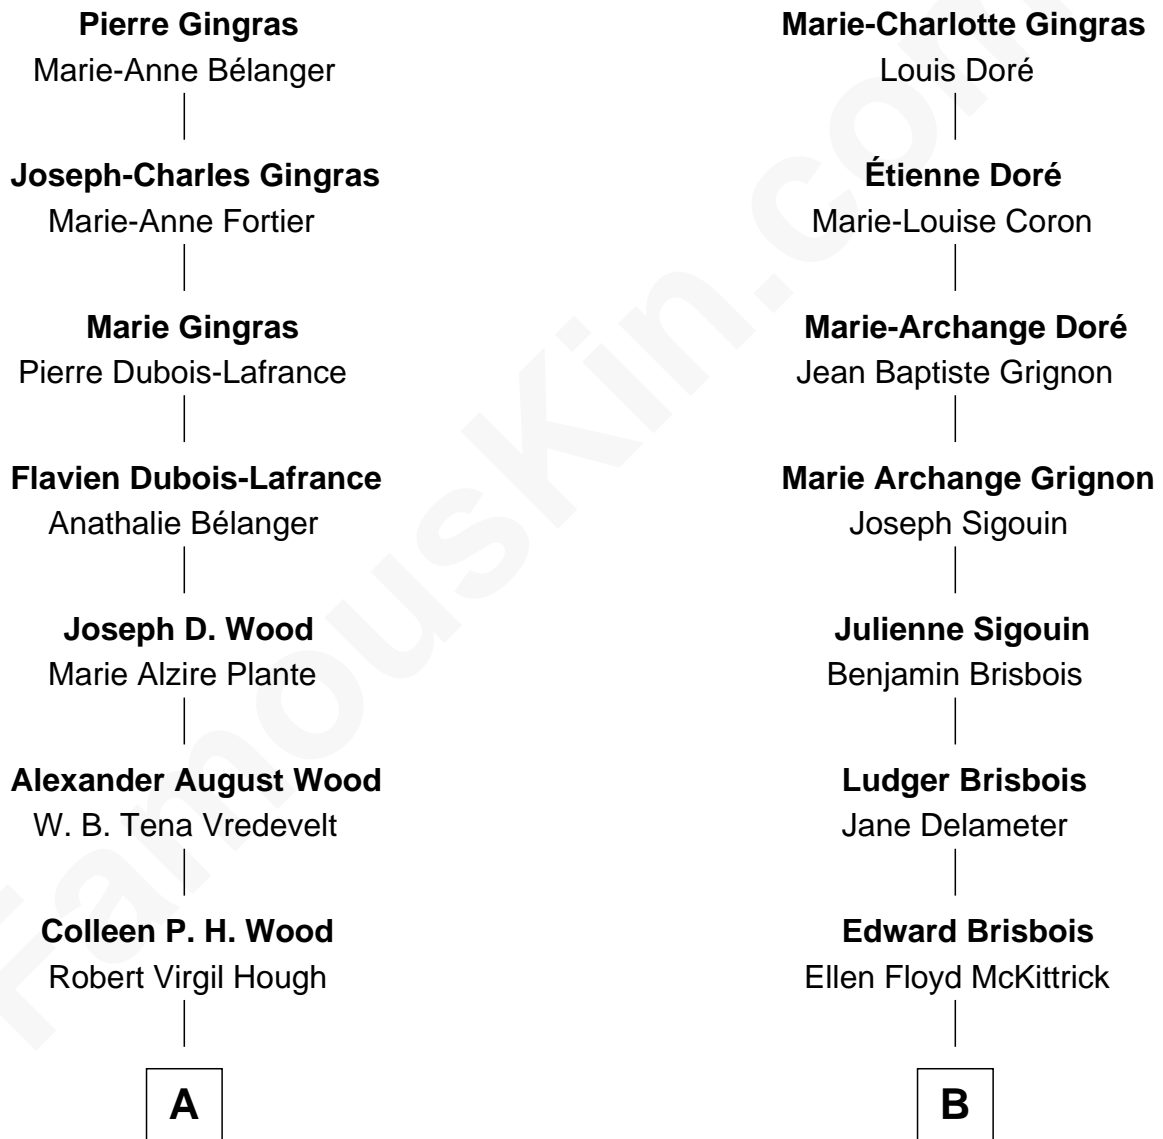

# FamousKin.com Relationship Chart of

**Derek Hough**

*Dancer and Actor - "DWTS" Pro*

8th cousin 1 time removed of

**Mark Wahlberg**

*Movie Actor*

**Jean-Baptiste Gingras**  
Marie-Madeleine Lefebvre-Angers

FamousKin.com