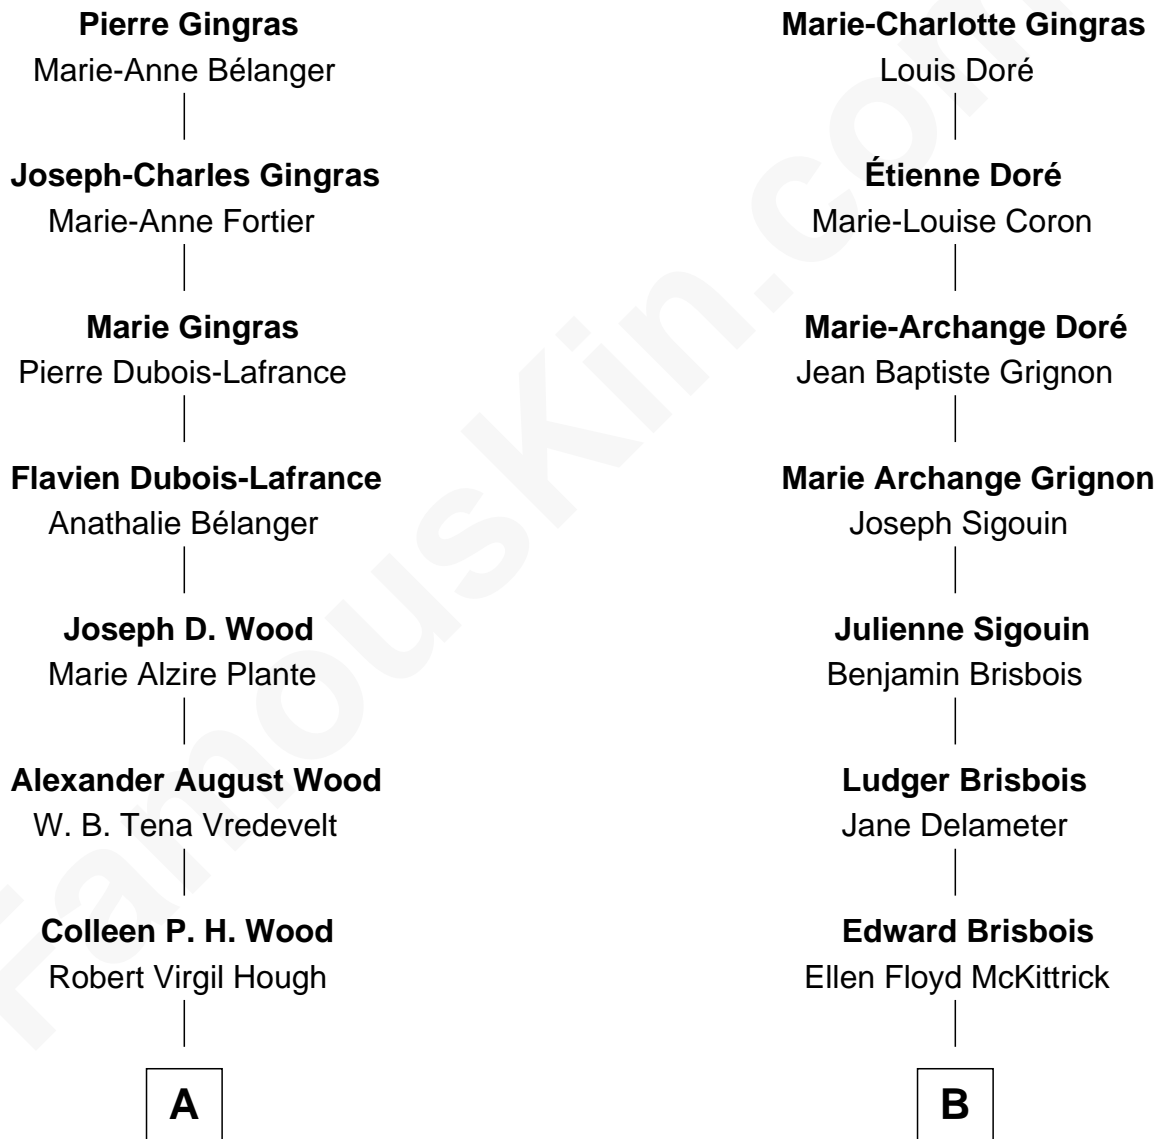

FamousKin.com Relationship Chart of

Derek Hough

Dancer and Actor - "DWTS" Pro

8th cousin 1 time removed of

Donnie Wahlberg

Singer and Movie Actor

Jean-Baptiste Gingras
Marie-Madeleine Lefebvre-Angers

FamousKin.com