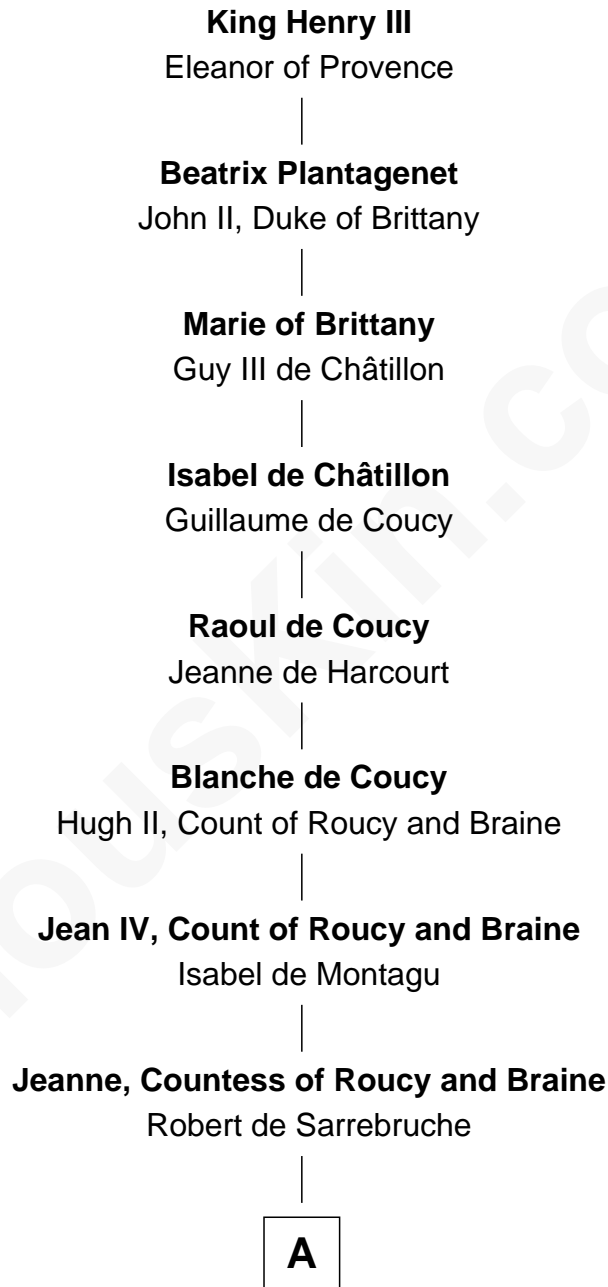

FamousKin.com Relationship Chart of

Derek Hough

Dancer and Actor - "DWTS" Pro

25th Great-grandson of

King Henry III

King of England

A

Jeanne de Sarrebruche

Christphe de Brabancon

Francois de Brabancon

Francoise de Villers

Marguerite de Brabancon

Robert de Joyeuse

Francois de Joyeuse

Nicole-Francoise de Beauvais

Jean de Joyeuse