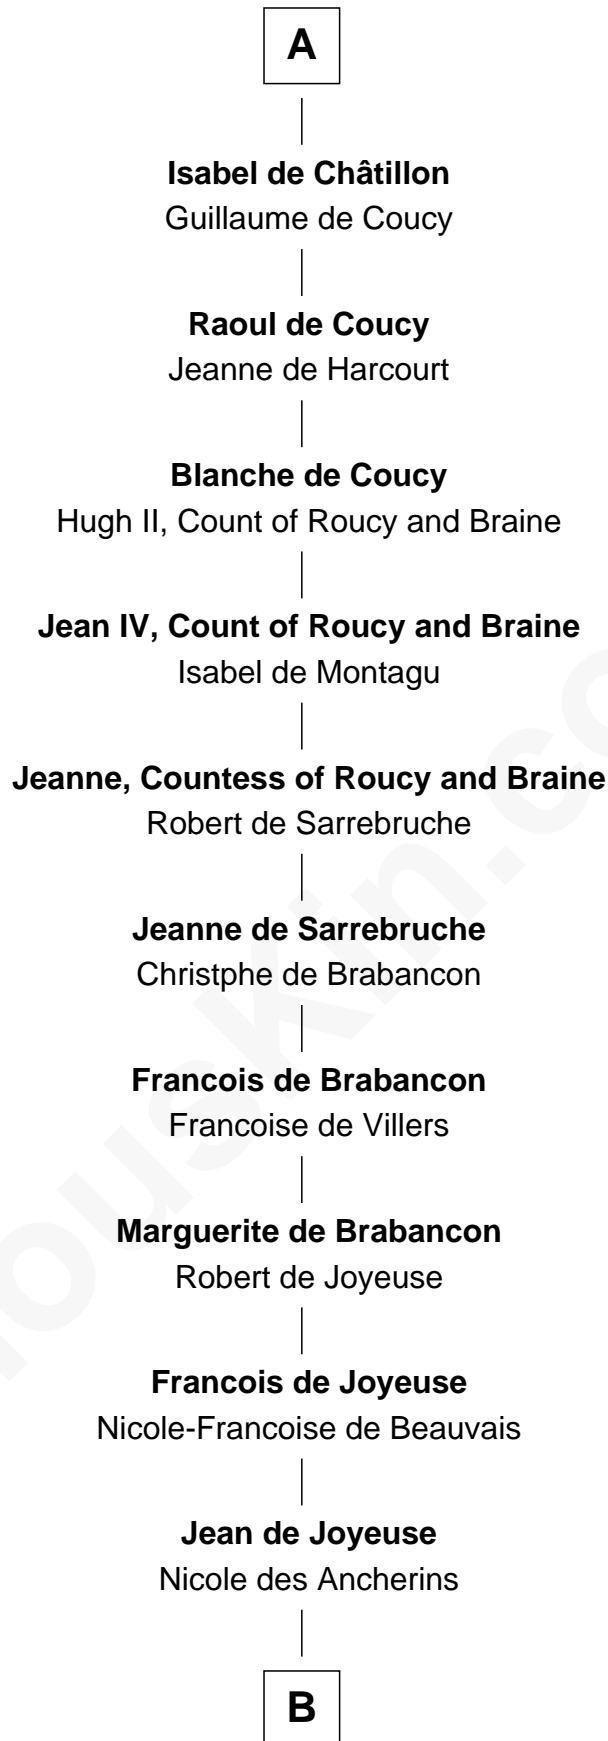

FamousKin.com Relationship Chart of

Derek Hough

Dancer and Actor - "DWTS" Pro

30th Great-grandson of

William the Conqueror

King of England

William the Conqueror

Matilda of Flanders

Henry I, King of England

Maud of Scotland

Maud of England

Geoffrey Plantagenet

Henry II, King of England

Eleanor of Aquitaine

John, King of England

Isabelle of Angoulême

Henry III, King of England

Eleanor of Provence

Beatrix Plantagenet

John II, Duke of Brittany

Marie of Brittany

Guy III de Châtillon

A

B

Louise de Joyeuse

Charles de Longueval

Antoinette de Longueval

Guillaume Couvent

Anne Couvent

Philippe Amiot

Mathieu Amiot

Marie Miville