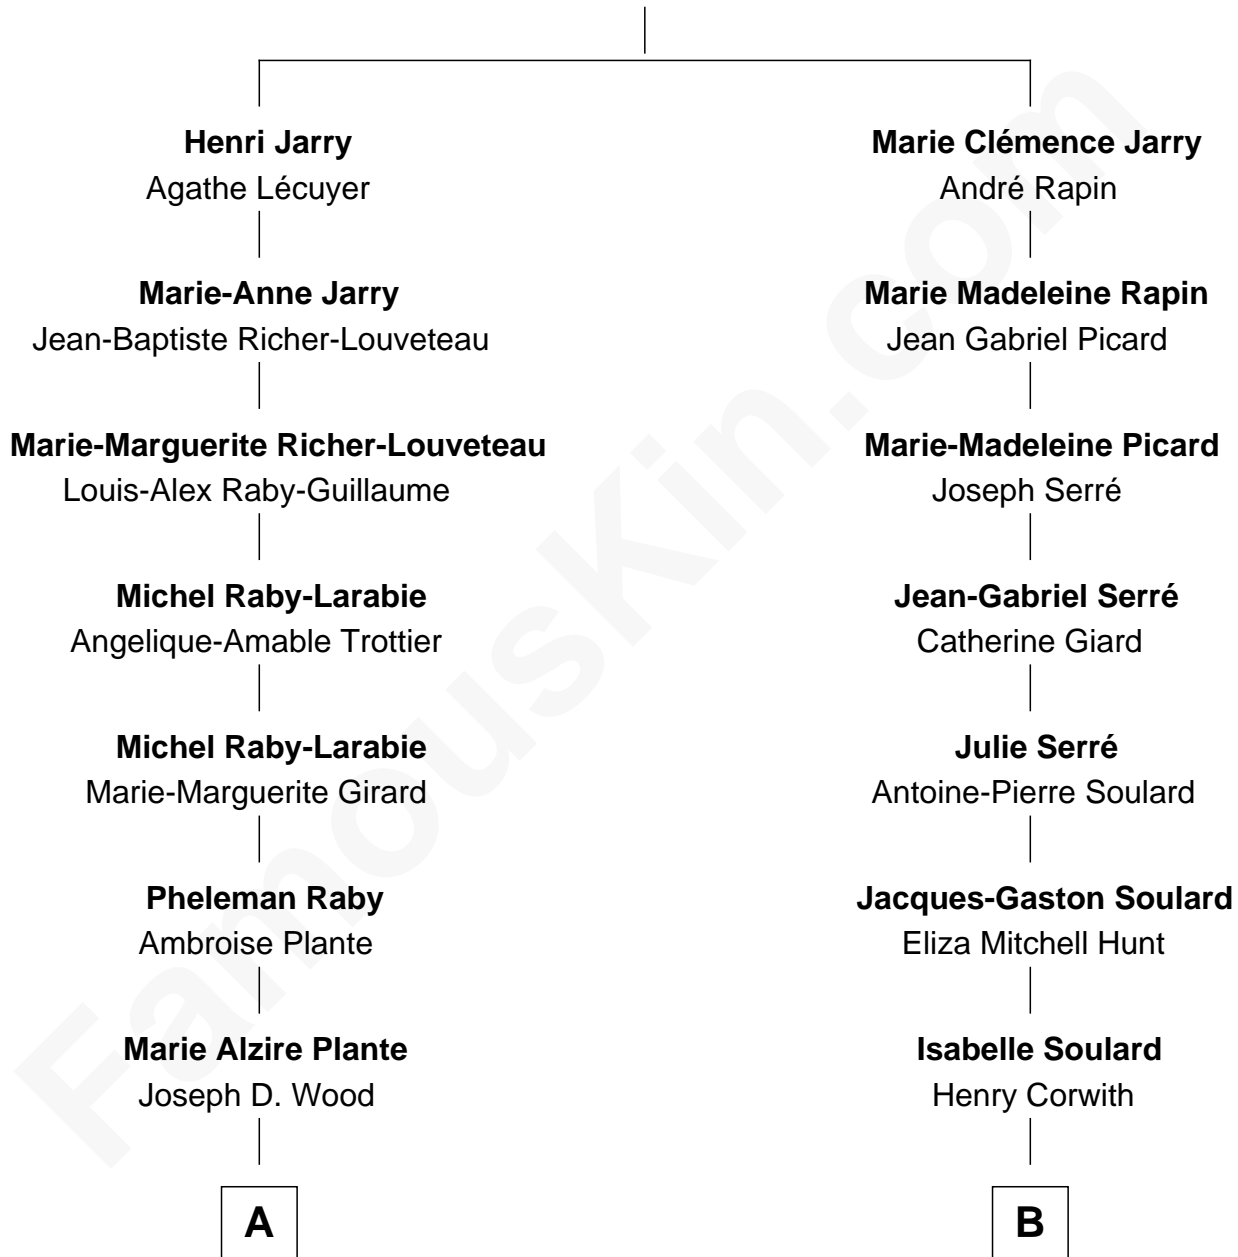

FamousKin.com Relationship Chart of

Derek Hough

Dancer and Actor - "DWTS" Pro

10th cousin 1 time removed of

Paget Brewster

TV Actress

Éloi Jarry-Lahaye

Jeanne Merrin

A

Alexander August Wood

W. B. Tena Vredevelt

Colleen P. H. Wood

Robert Virgil Hough

Bruce Robert Hough

Marianne Heaton

Derek Hough

"Dancing with the Stars"

B

Isabelle S. Corwith

Charles Burrill McGenniss

Isabelle McGenniss

Donald Mitchell Ryerson

Joan Ryerson

George Washington Wales Brewster