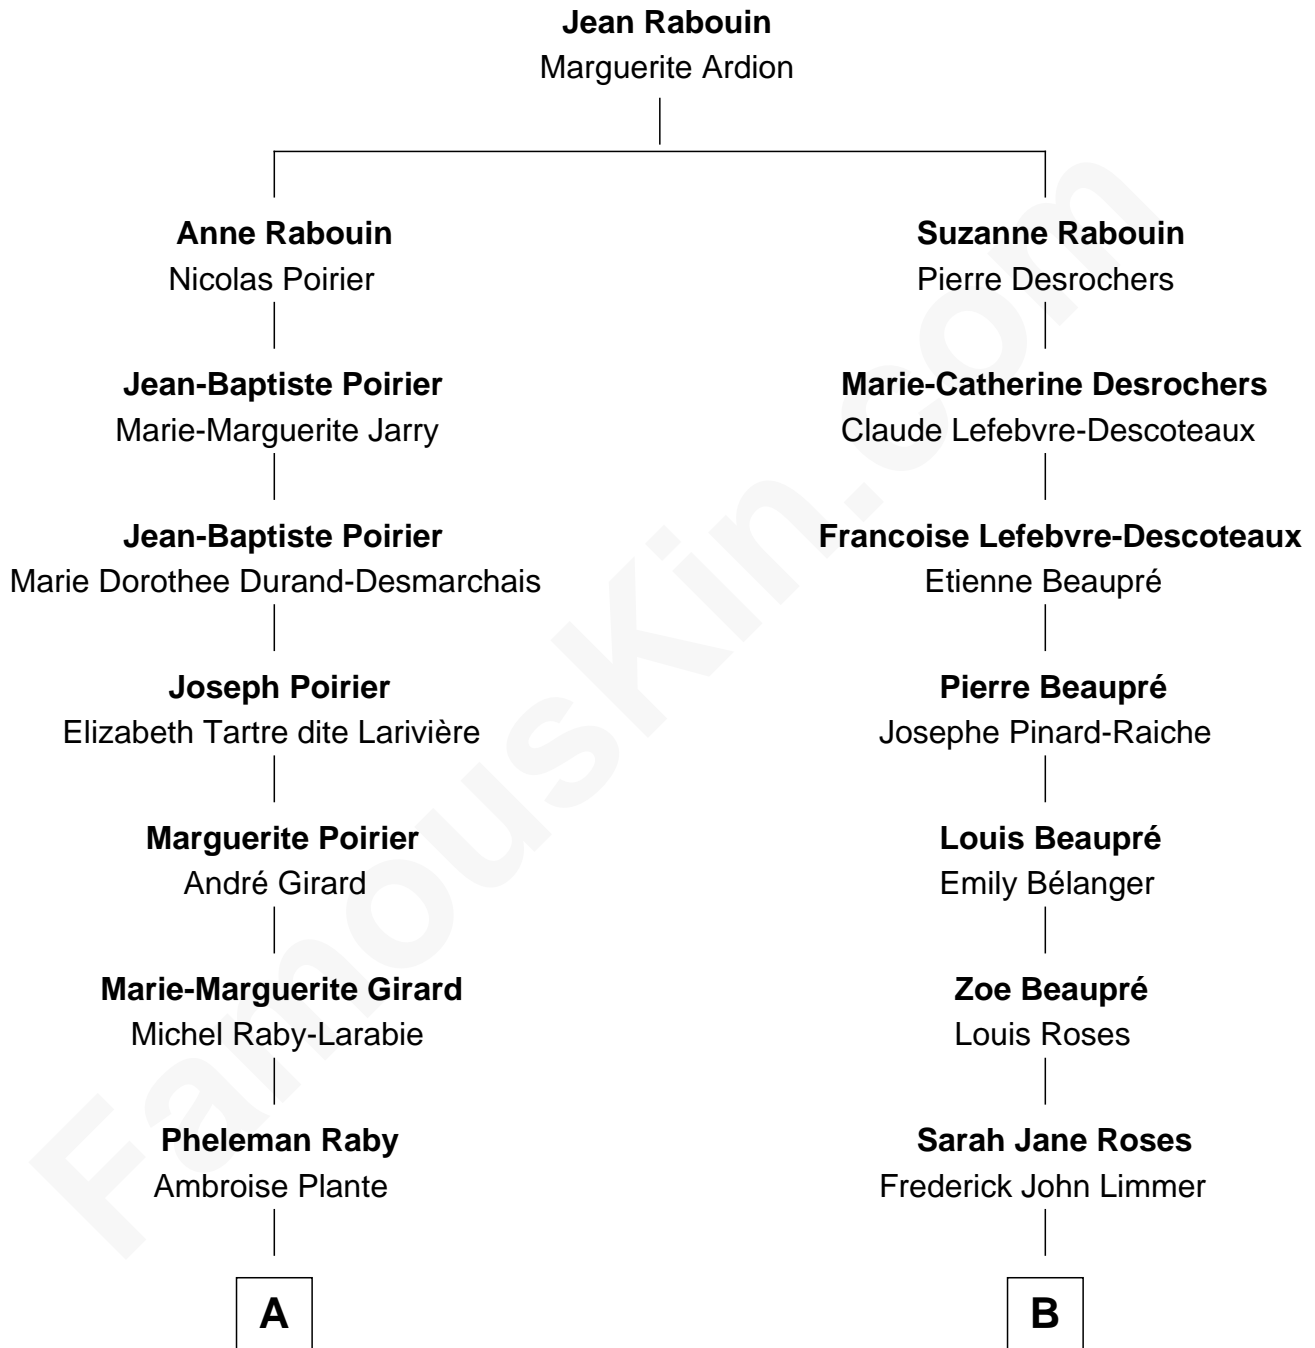

FamousKin.com Relationship Chart of

Derek Hough

Dancer and Actor - "DWTS" Pro

9th cousin 2 times removed of

Chris Pratt

TV and Movie Actor

A

Marie Alzire Plante

Joseph D. Wood

Alexander August Wood

W. B. Tena Vredevelt

Colleen P. H. Wood

Robert Virgil Hough

Bruce Robert Hough

Marianne Heaton

Derek Hough