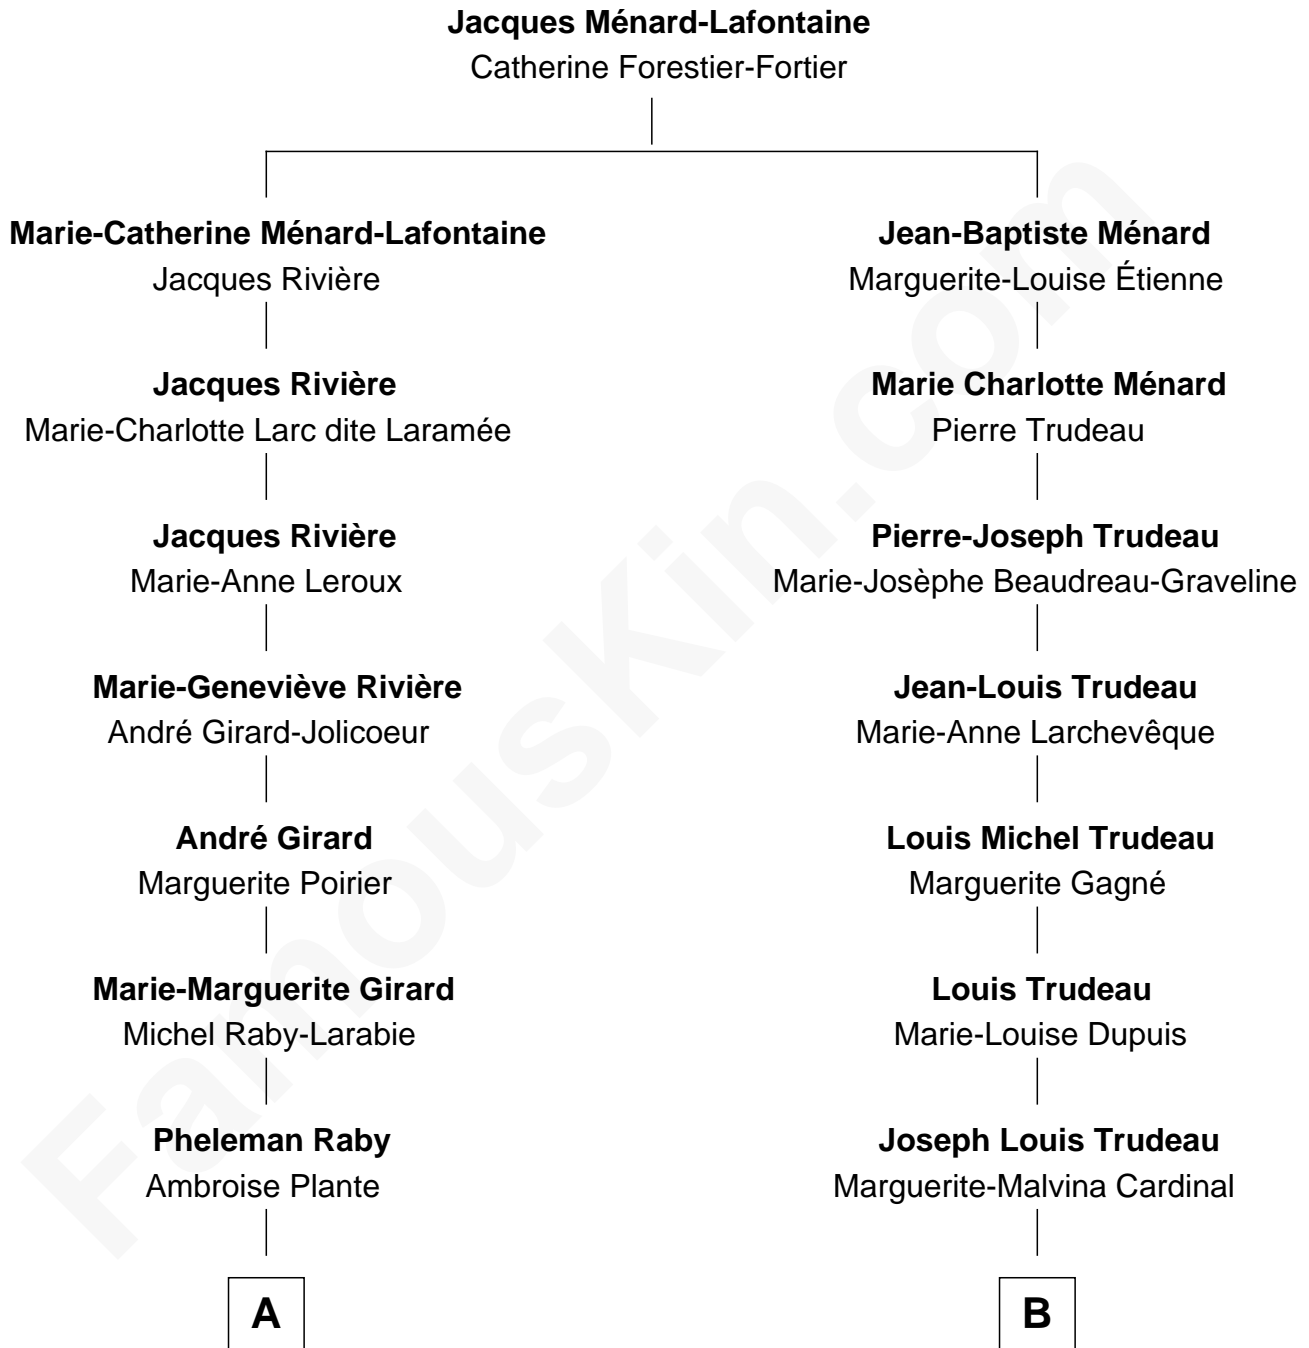

FamousKin.com Relationship Chart of

Derek Hough

Dancer and Actor - "DWTS" Pro

8th cousin 3 times removed of

Pierre Trudeau

15th Prime Minister of Canada

A

Marie Alzire Plante

Joseph D. Wood

Alexander August Wood

W. B. Tena Vredevelt

Colleen P. H. Wood

Robert Virgil Hough

Bruce Robert Hough

Marianne Heaton

Derek Hough

"Dancing with the Stars"

B

Charles Émile Trudeau

Grace Elliott

Pierre Trudeau

15th Prime Minister of Canada