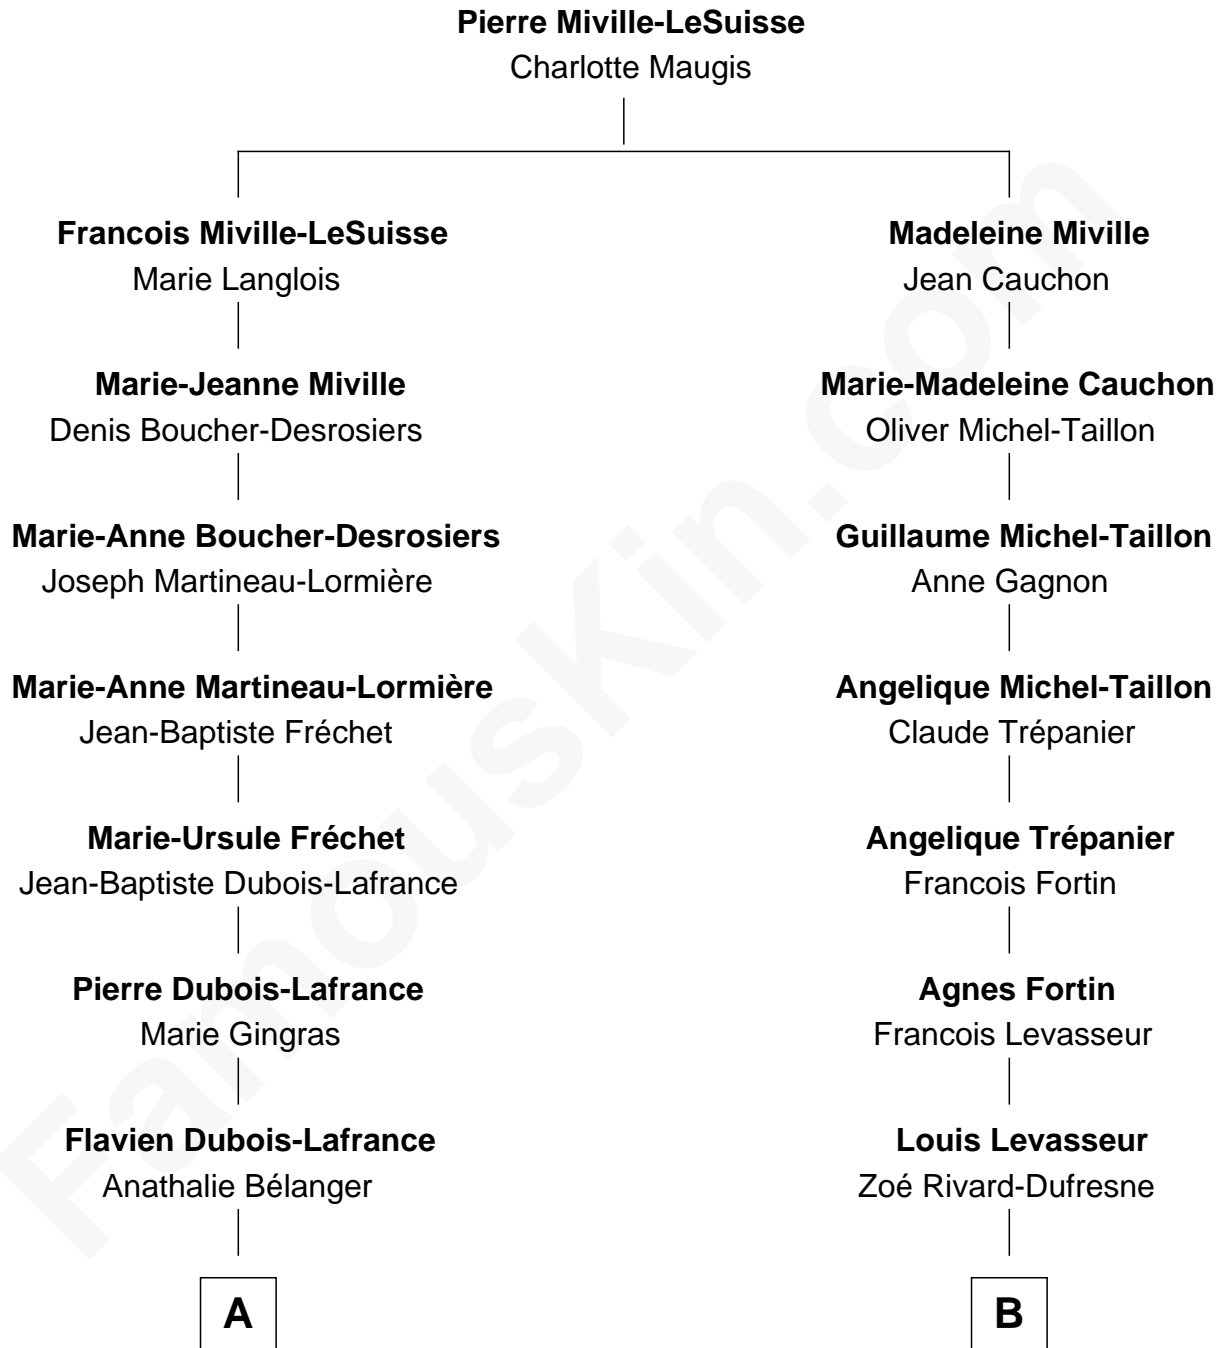

FamousKin.com

Relationship Chart of

Derek Hough

Dancer and Actor - "DWTS" Pro

11th cousin 2 times removed of

Meghan Trainor

Singer and Songwriter