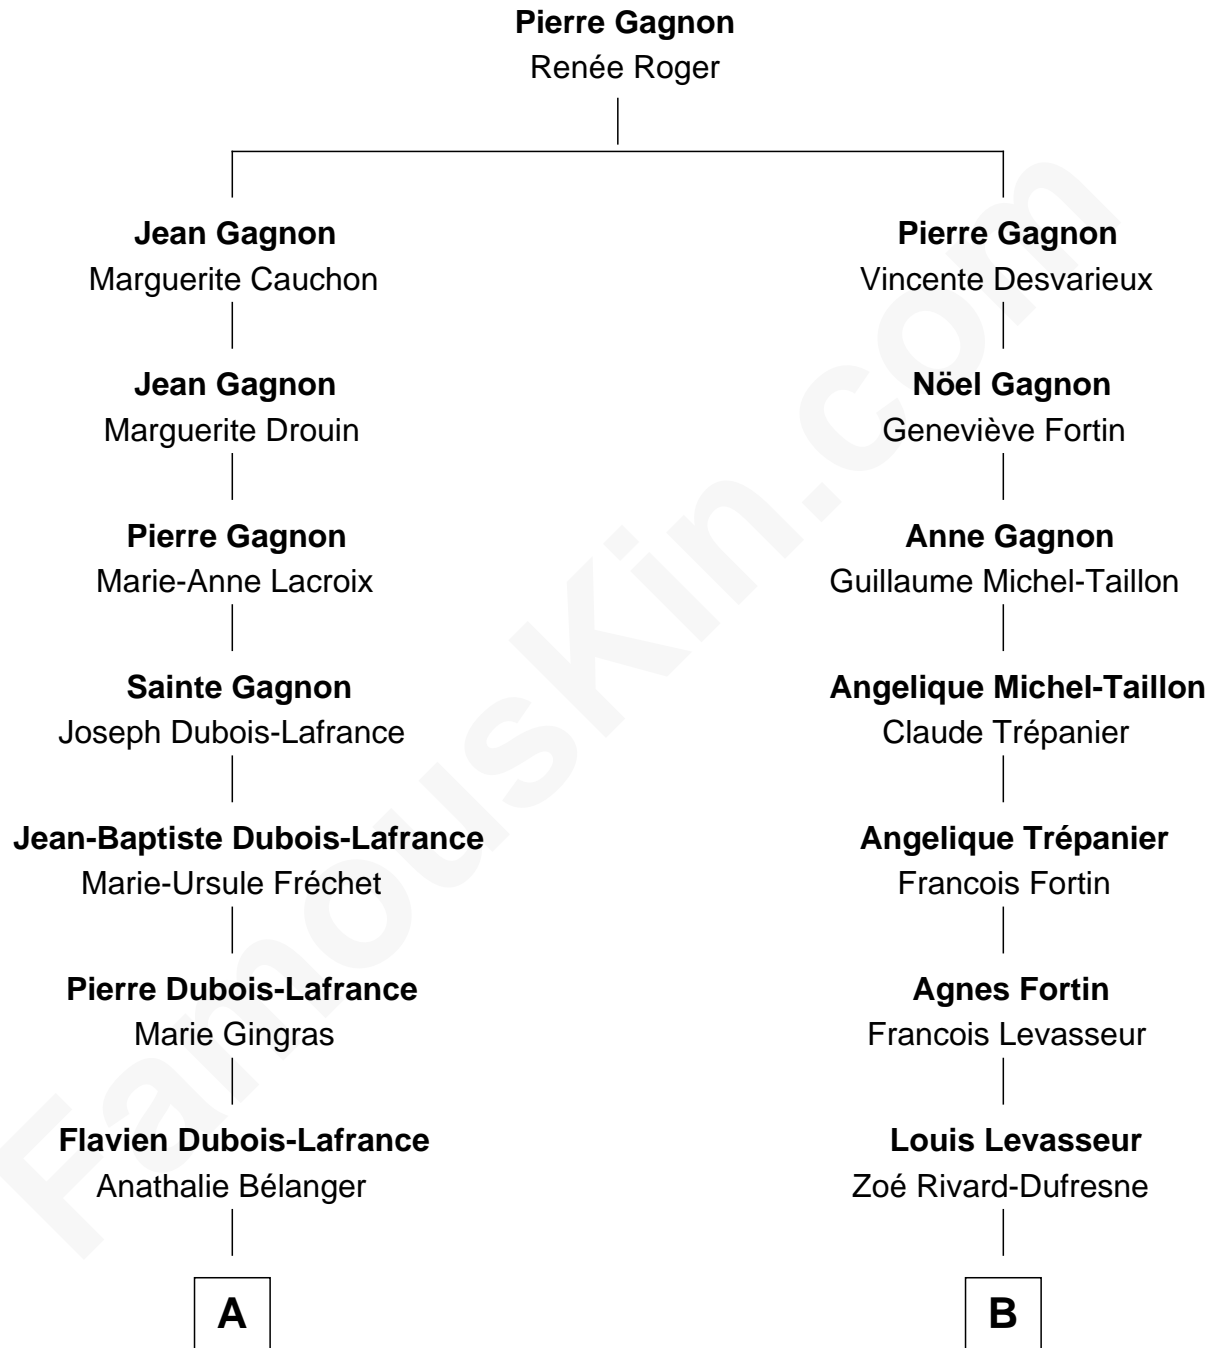

FamousKin.com Relationship Chart of

Derek Hough

Dancer and Actor - "DWTS" Pro

11th cousin 2 times removed of

Meghan Trainor

Singer and Songwriter

A

Joseph D. Wood
Marie Alzire Plante

Alexander August Wood
W. B. Tena Vredevelt

Colleen P. H. Wood
Robert Virgil Hough

Bruce Robert Hough
Marianne Heaton

Derek Hough
"Dancing with the Stars"

B

Zoé Levasseur
Joseph Poudrier

Joseph Louis Poudrier
Alphonsine - - - - -