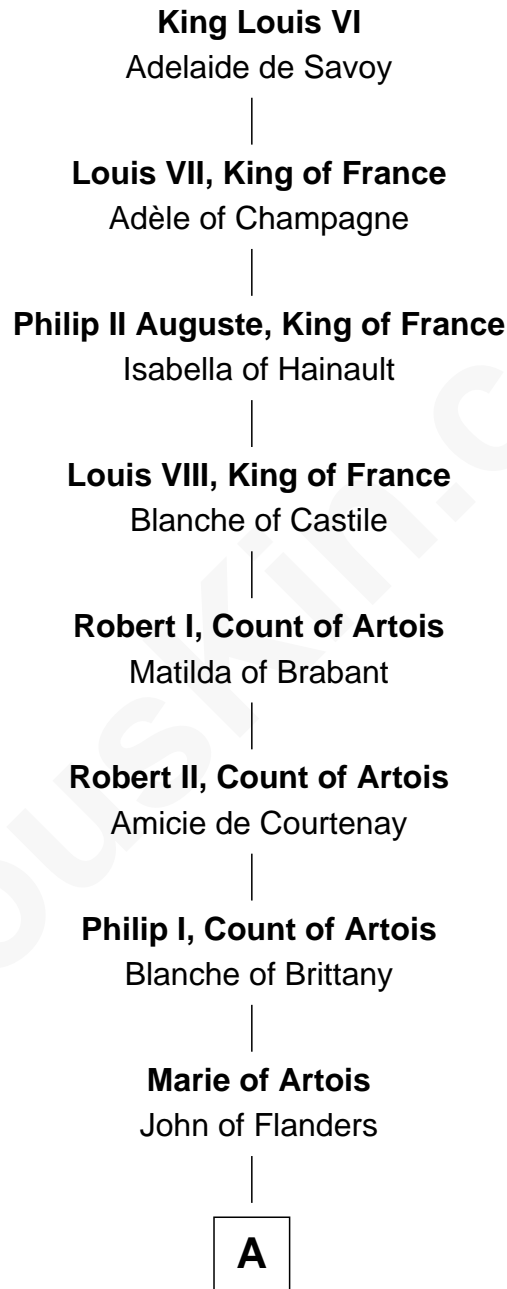

FamousKin.com Relationship Chart of

Derek Hough

Dancer and Actor - "DWTS" Pro

30th Great-grandson of

King Louis VI

King of France

A

Marie of Namur

Thibaut de Bar

Yolande de Bar

Eudes VII de Grancey

Jeanne de Grancey

Jean IV de Châteauvillain

Marie de Châteauvillain

Aimé de Sarrebruche

Robert de Sarrebruche