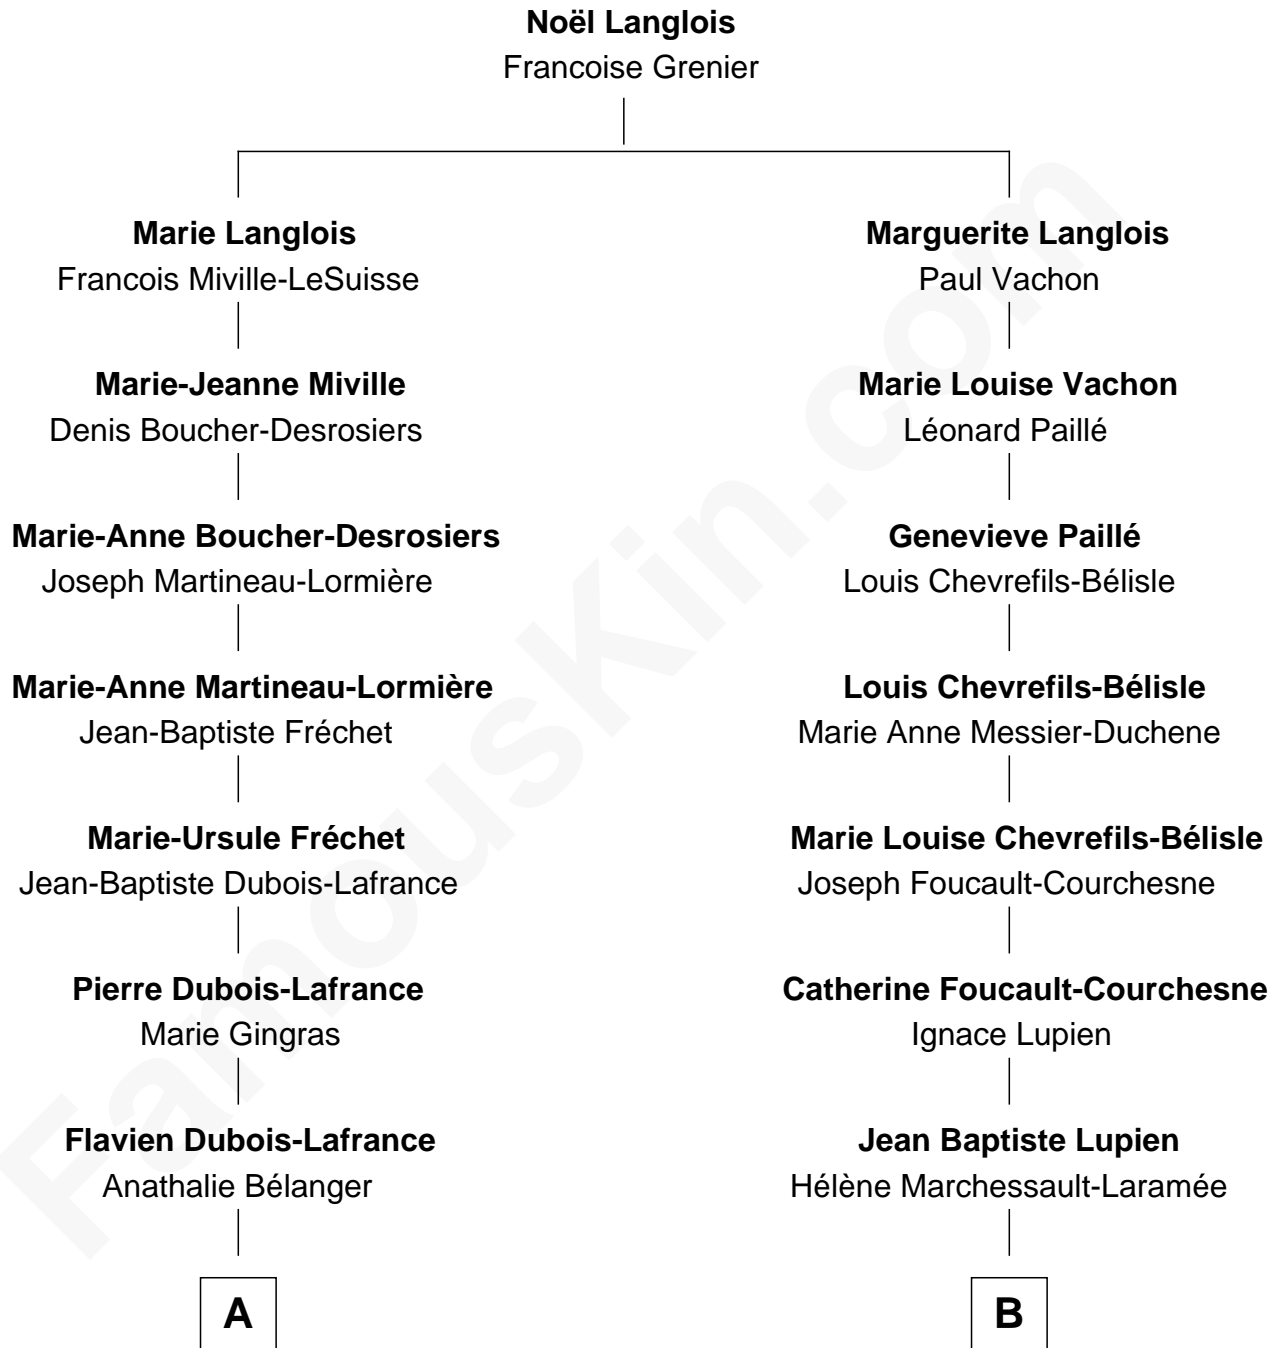

FamousKin.com Relationship Chart of

Derek Hough

Dancer and Actor - "DWTS" Pro

11th cousin of

John Cena

Movie Actor and WWE Pro Wrestler

A

Joseph D. Wood
Marie Alzire Plante

Alexander August Wood
W. B. Tena Vredevelt

Colleen P. H. Wood
Robert Virgil Hough

Bruce Robert Hough
Marianne Heaton

Derek Hough
"Dancing with the Stars"

B

Francois Xavier Lupien
Laura Mary Brouseau

Ulysses John Lupien
Eugenie Marie Gosselin