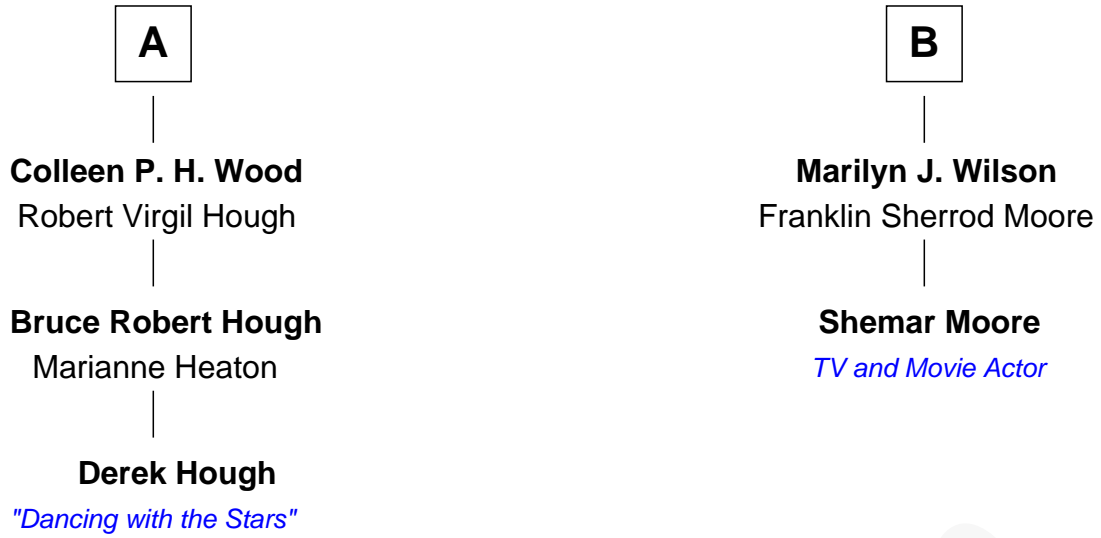

FamousKin.com