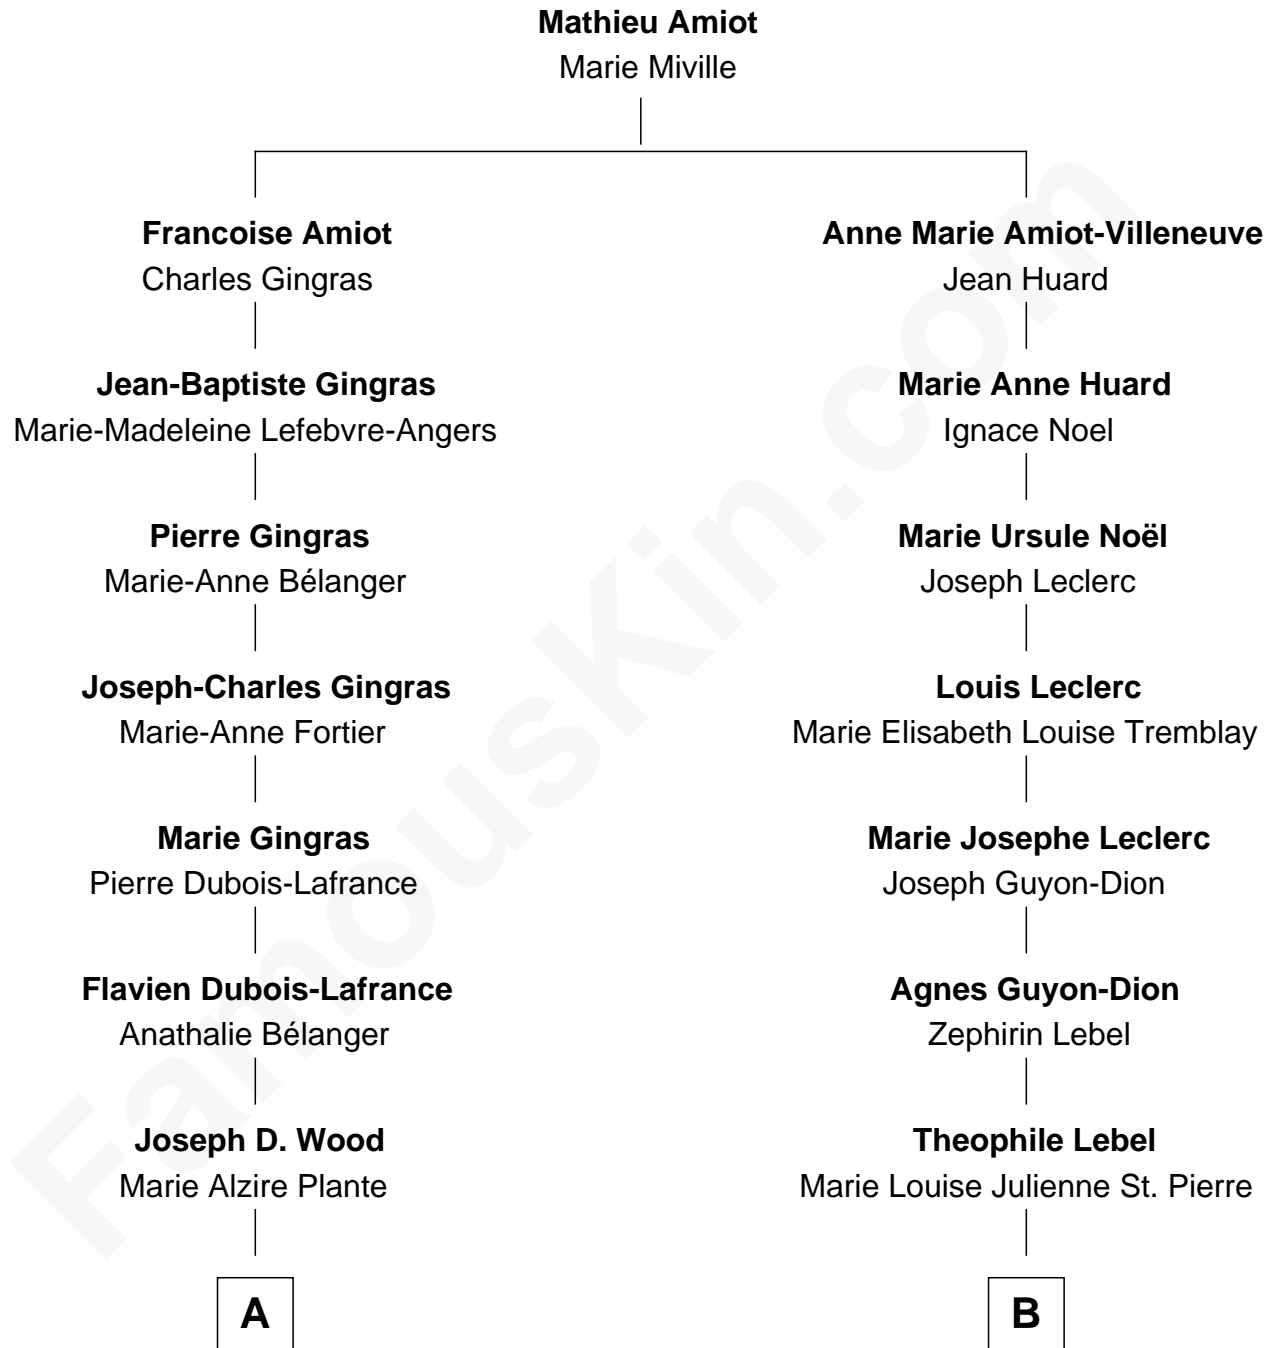

# FamousKin.com Relationship Chart of

**Derek Hough**

*Dancer and Actor - "DWTS" Pro*

10th cousin 1 time removed of

**Nathan Fillion**

*TV and Movie Actor*

**A**

**Alexander August Wood**

W. B. Tena Vredevelt

**Colleen P. H. Wood**

Robert Virgil Hough

**Bruce Robert Hough**

Marianne Heaton

**Derek Hough**

*"Dancing with the Stars"*

**B**

**Marie Louise Josephine Lebel**

Ulric Bérubé

**Napoléon Bérubé**

Marie Eugenie Laroche

**Beatrice T. Bérubé**

Omer Fillion

**Robert Fillion**

June Early