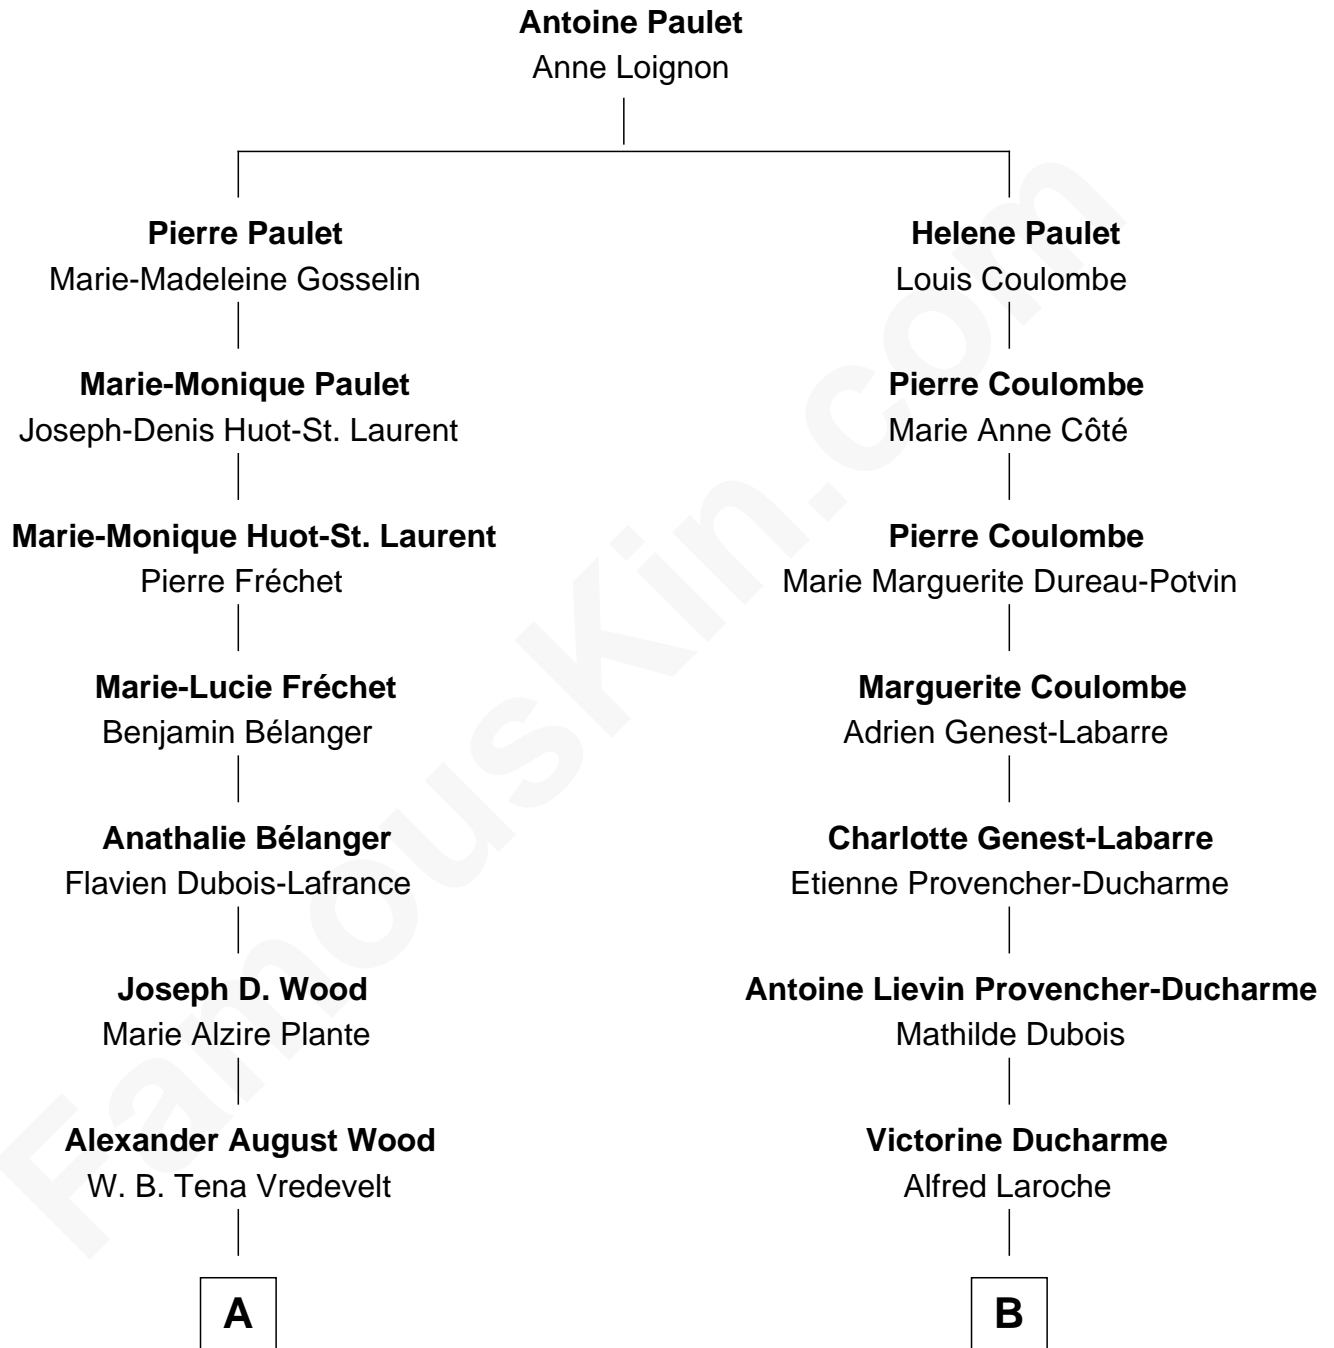

# FamousKin.com Relationship Chart of

**Derek Hough**

*Dancer and Actor - "DWTS" Pro*

9th cousin 1 time removed of

**Nathan Fillion**

*TV and Movie Actor*

**A**

**Colleen P. H. Wood**

Robert Virgil Hough

**Bruce Robert Hough**

Marianne Heaton

**Derek Hough**

*"Dancing with the Stars"*

**B**

**Marie Eugenie Laroche**

Napoléon Bérubé