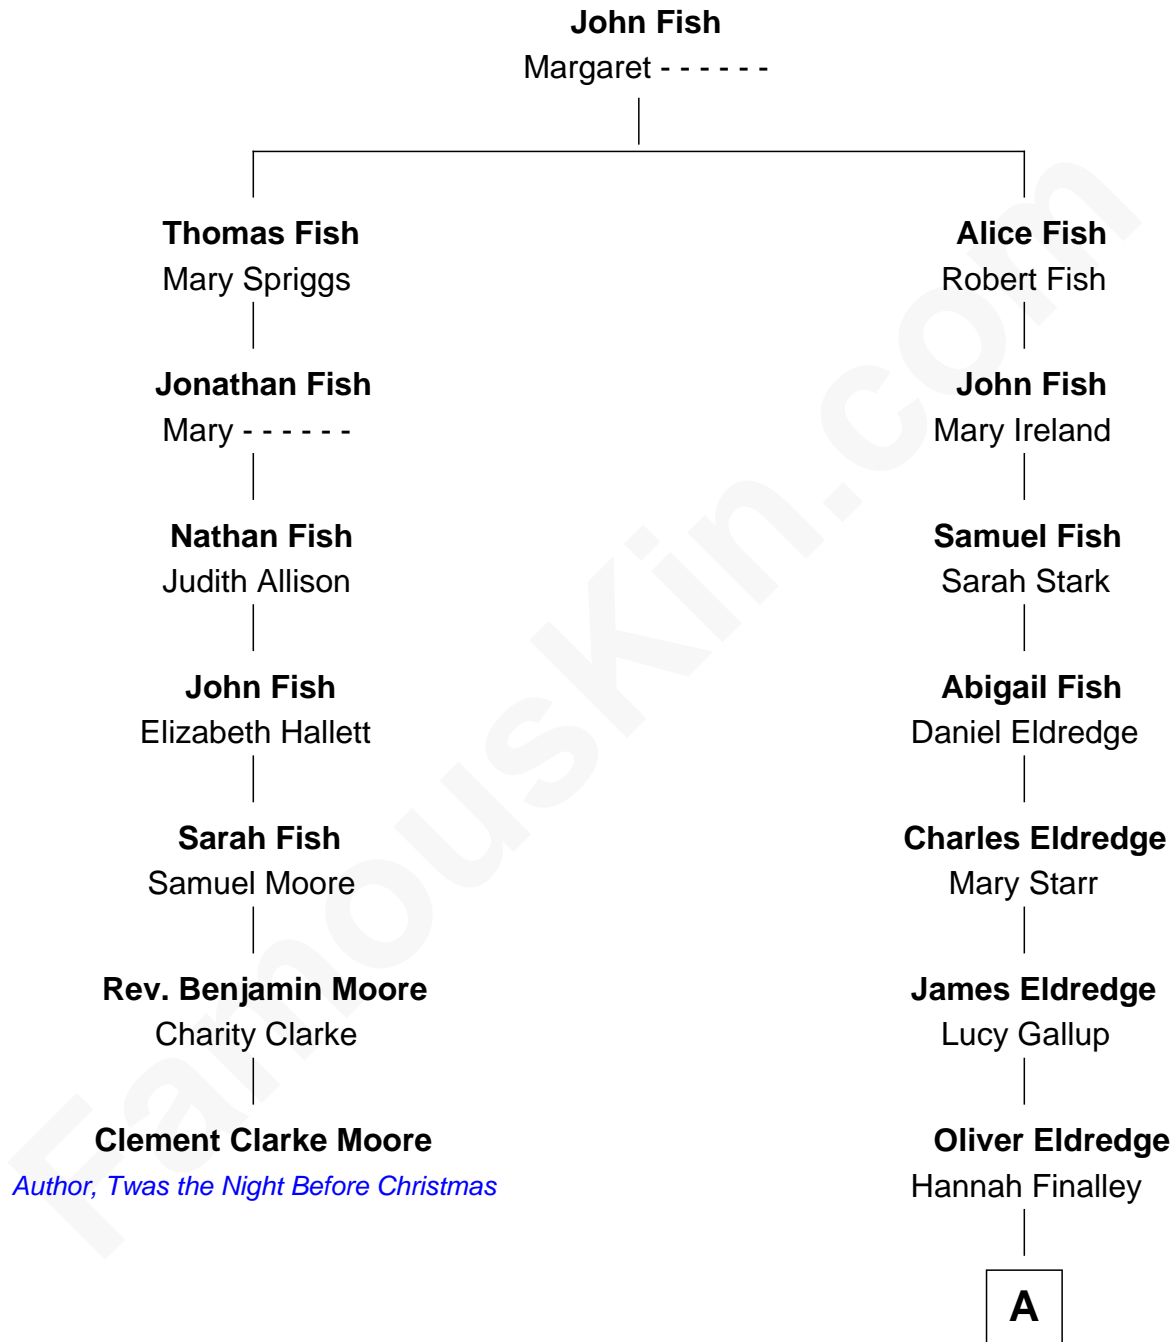

FamousKin.com

Relationship Chart of Clement Clarke Moore

Author of "Twas the Night Before Christmas"

6th cousin 2 times removed of

Thomas Waldo Story
English/American Sculptor

A

Emelyn Eldredge
William Wetmore Story

Thomas Waldo Story
English/American Sculptor

FamousKin.com