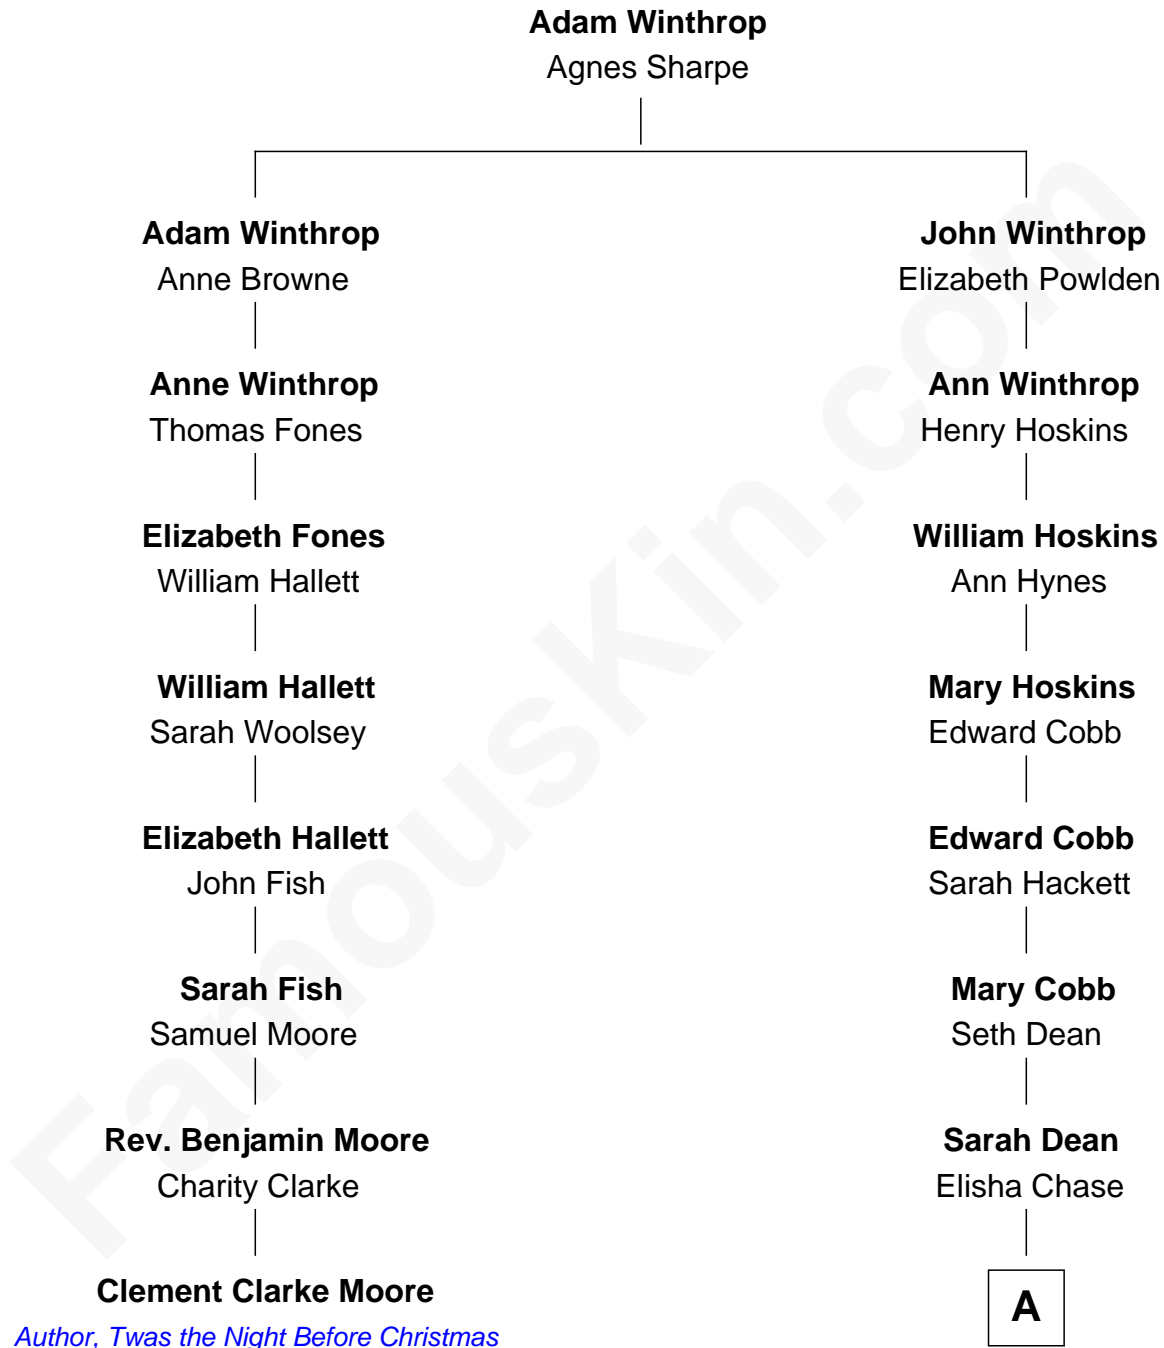

FamousKin.com

Relationship Chart of

Clement Clarke Moore

Author of "Twas the Night Before Christmas"

7th cousin 5 times removed of

Lucia Chase

Co-Founder, American Ballet Theatre

A

Seth Chase

Mary Slade

Slade Chase

Lavina Sabin

Seth Chase

Eliza Hempstead Dodge

Augustus Sabin Chase

Martha C. Starkweather