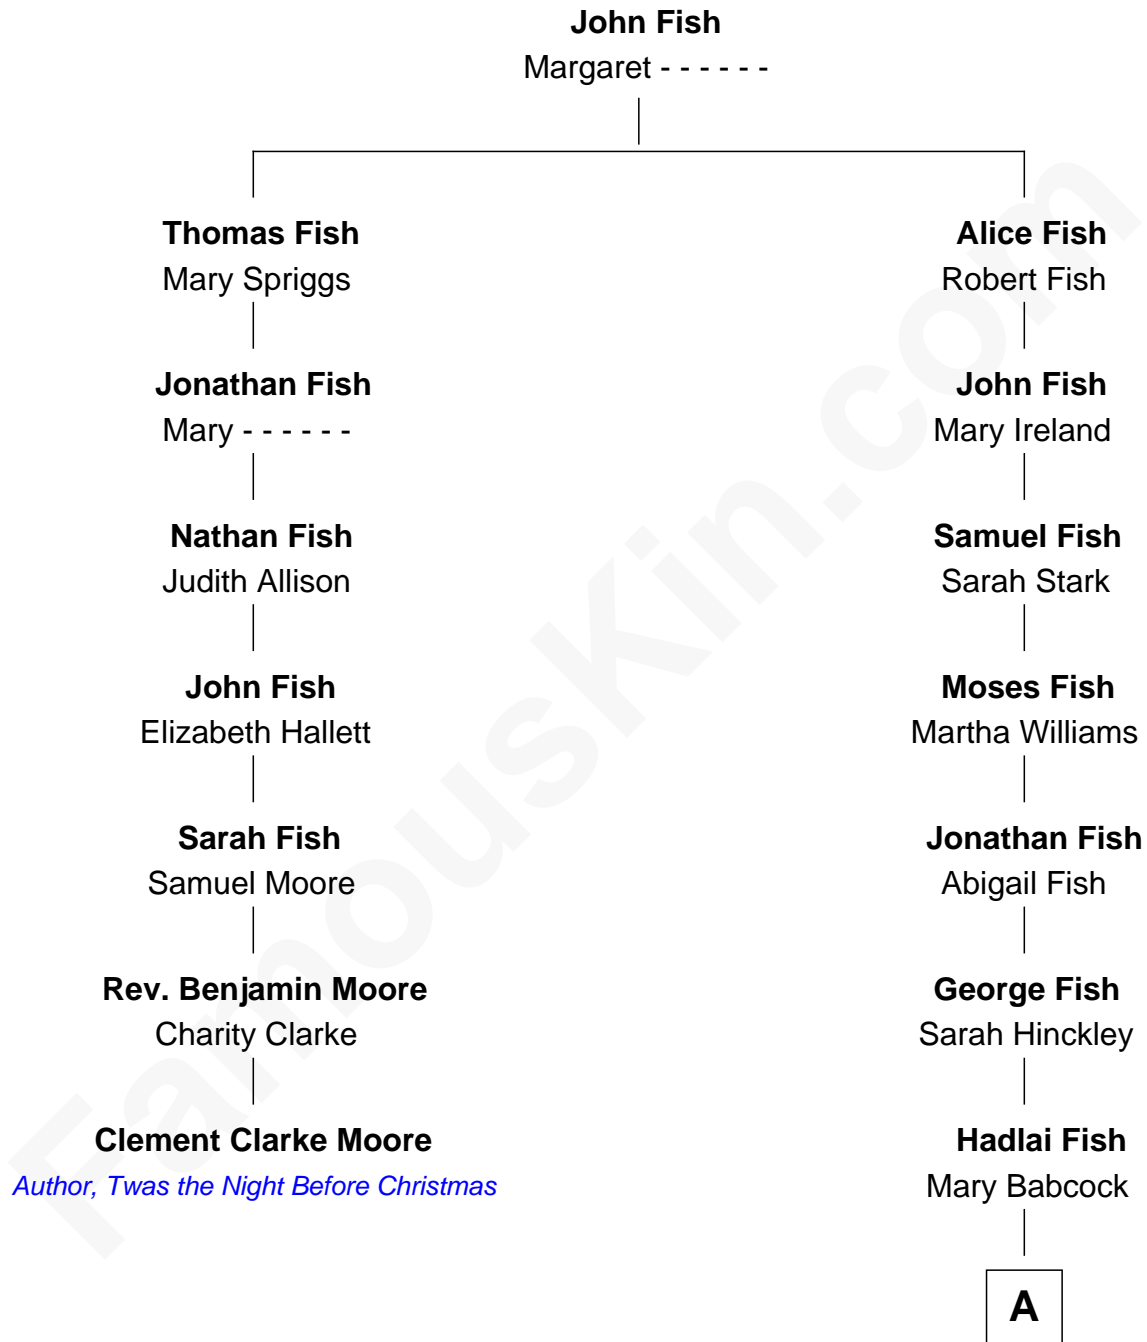

## Relationship Chart of

### Clement Clarke Moore

Author of "Twas the Night Before Christmas"

6th cousin 6 times removed of

**Gretchen Mol**

TV and Movie Actress

**A**

—  
**Mary Ellen Fish**

Joseph Hull