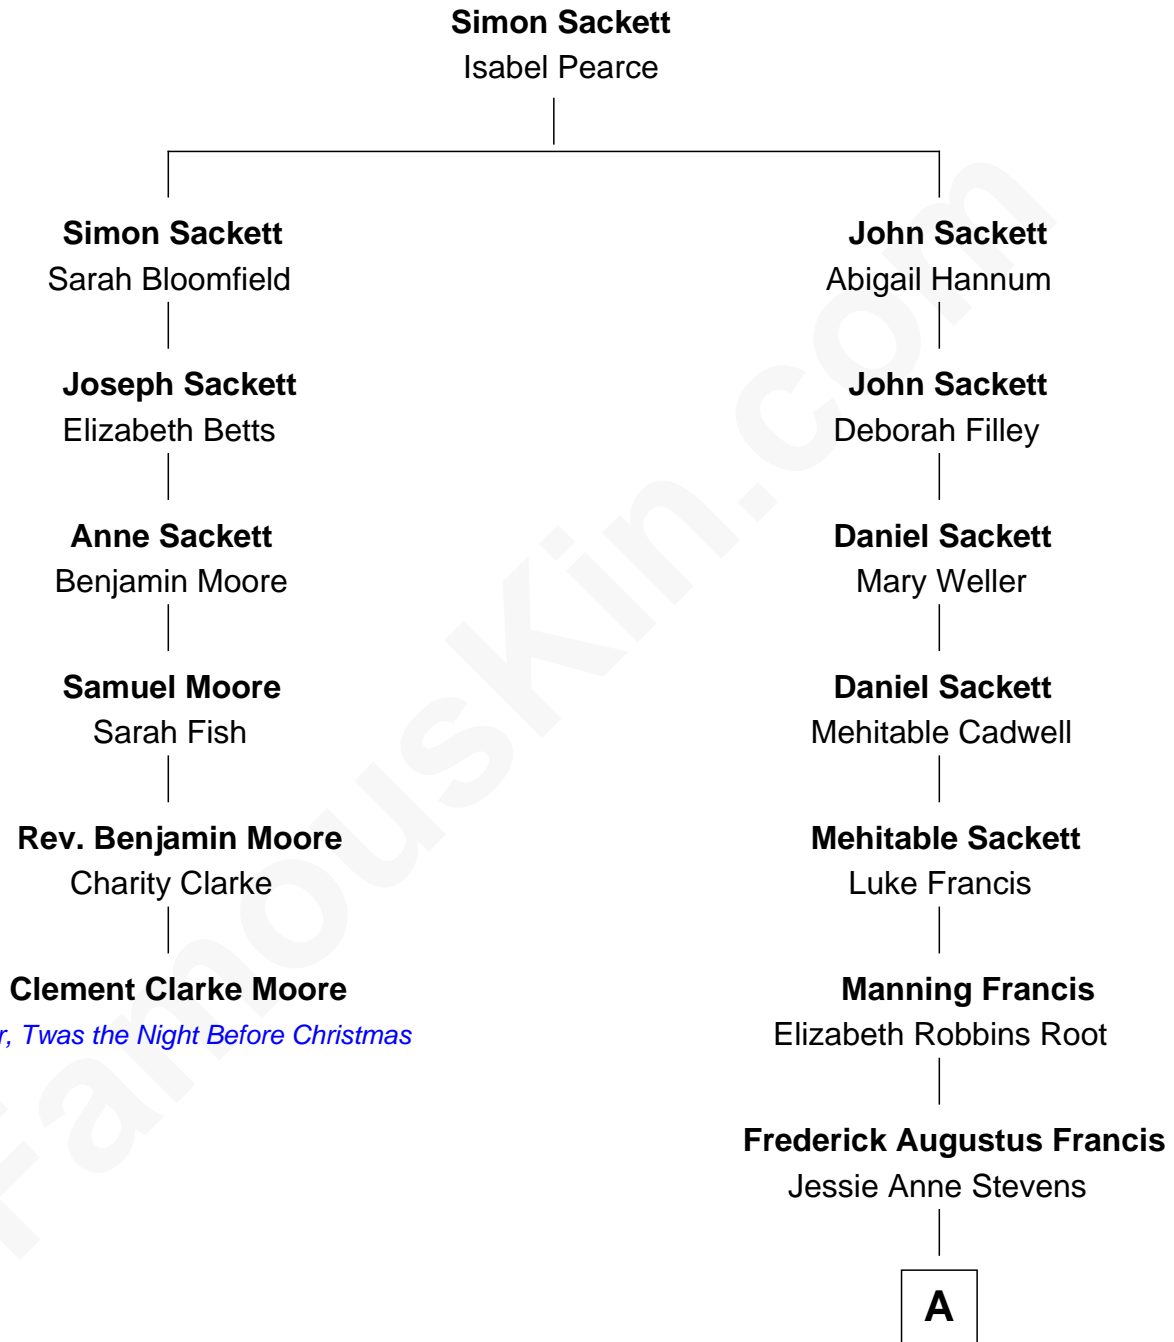

FamousKin.com

Relationship Chart of

Clement Clarke Moore

Author of "Twas the Night Before Christmas"

5th cousin 4 times removed of

Nancy (Davis) Reagan

First Lady of President Ronald Reagan