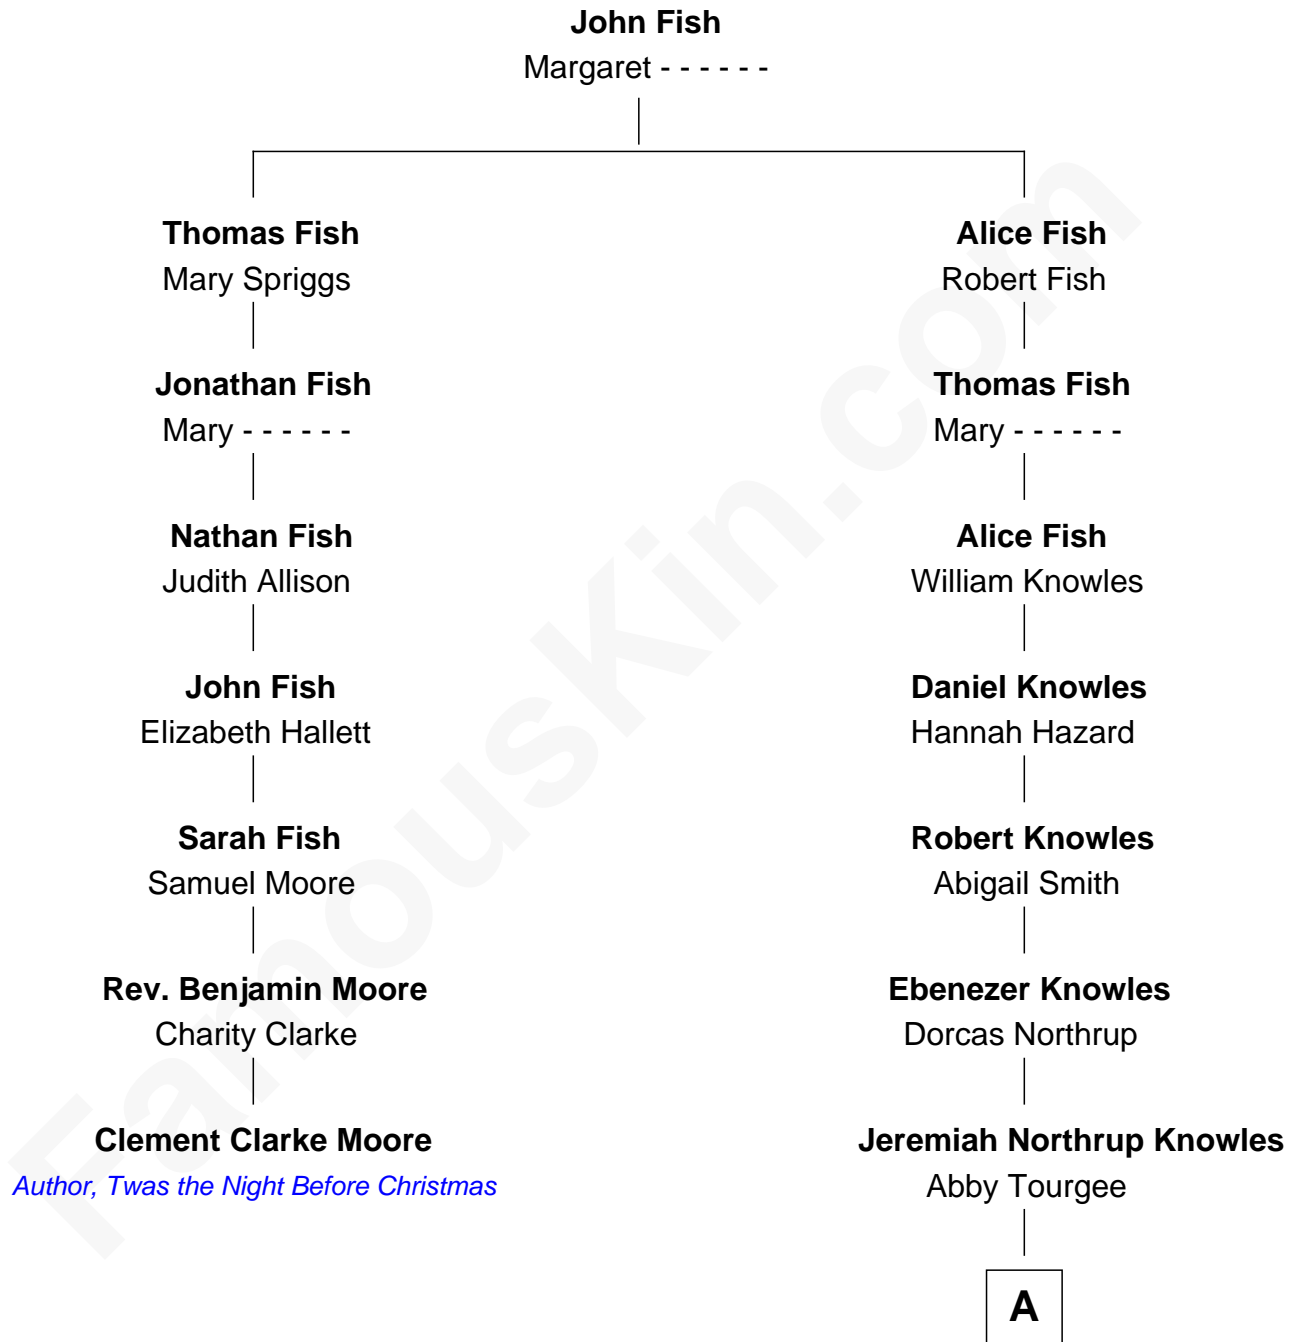

FamousKin.com

Relationship Chart of

Clement Clarke Moore

Author of "Twas the Night Before Christmas"

6th cousin 6 times removed of

Charlie Day

TV and Movie Actor

A

—
Mary Stanton Knowles
George Washington Greenman

—
John A. Greenman
Ida Lilla Bradley

—
Adelaide Maria Greenman
Reuben Wallace Peckham

—
Dr. Lawton Parker Greenman Peckham
Katharine Hartwell Austin

—
Mary Adelaide Peckham
Thomas Charles Day