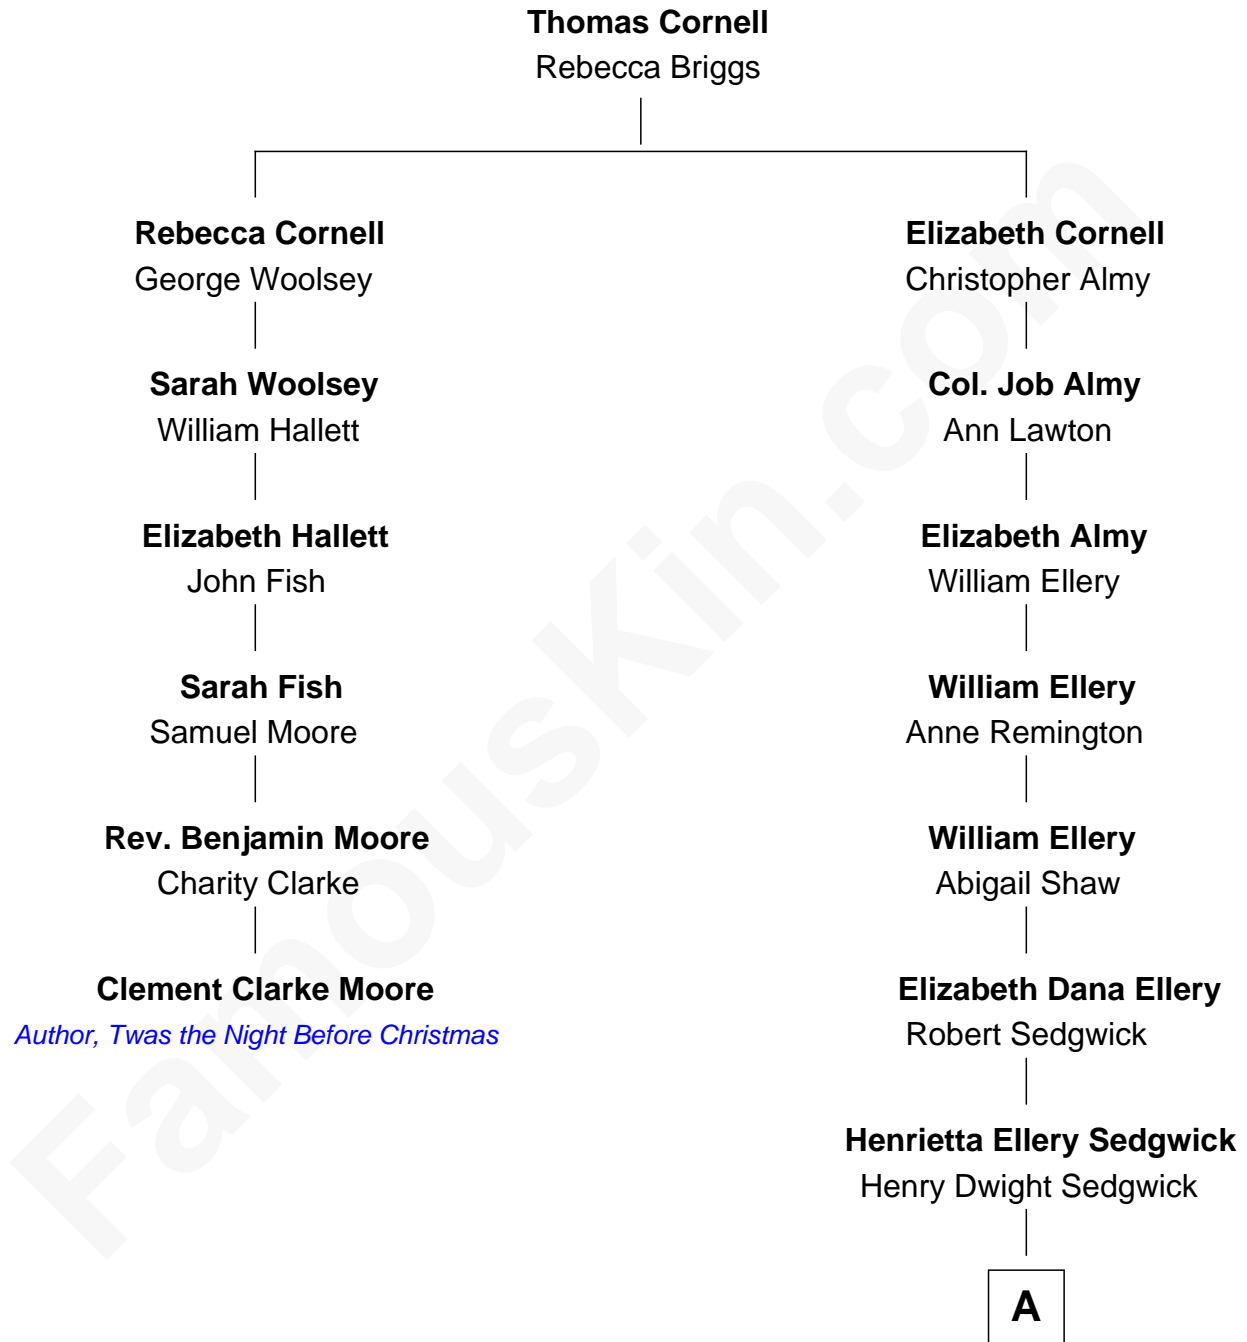

FamousKin.com

Relationship Chart of Clement Clarke Moore

Author of "Twas the Night Before Christmas"

5th cousin 5 times removed of

Kyra Sedgwick

TV and Movie Actress

A

Henry Dwight Sedgwick

Sarah May Minturn

Robert Minturn Sedgwick

Helen Peabody

Henry Dwight Sedgwick

Patricia Ann Rosenwald

Kyra Sedgwick

TV and Movie Actress