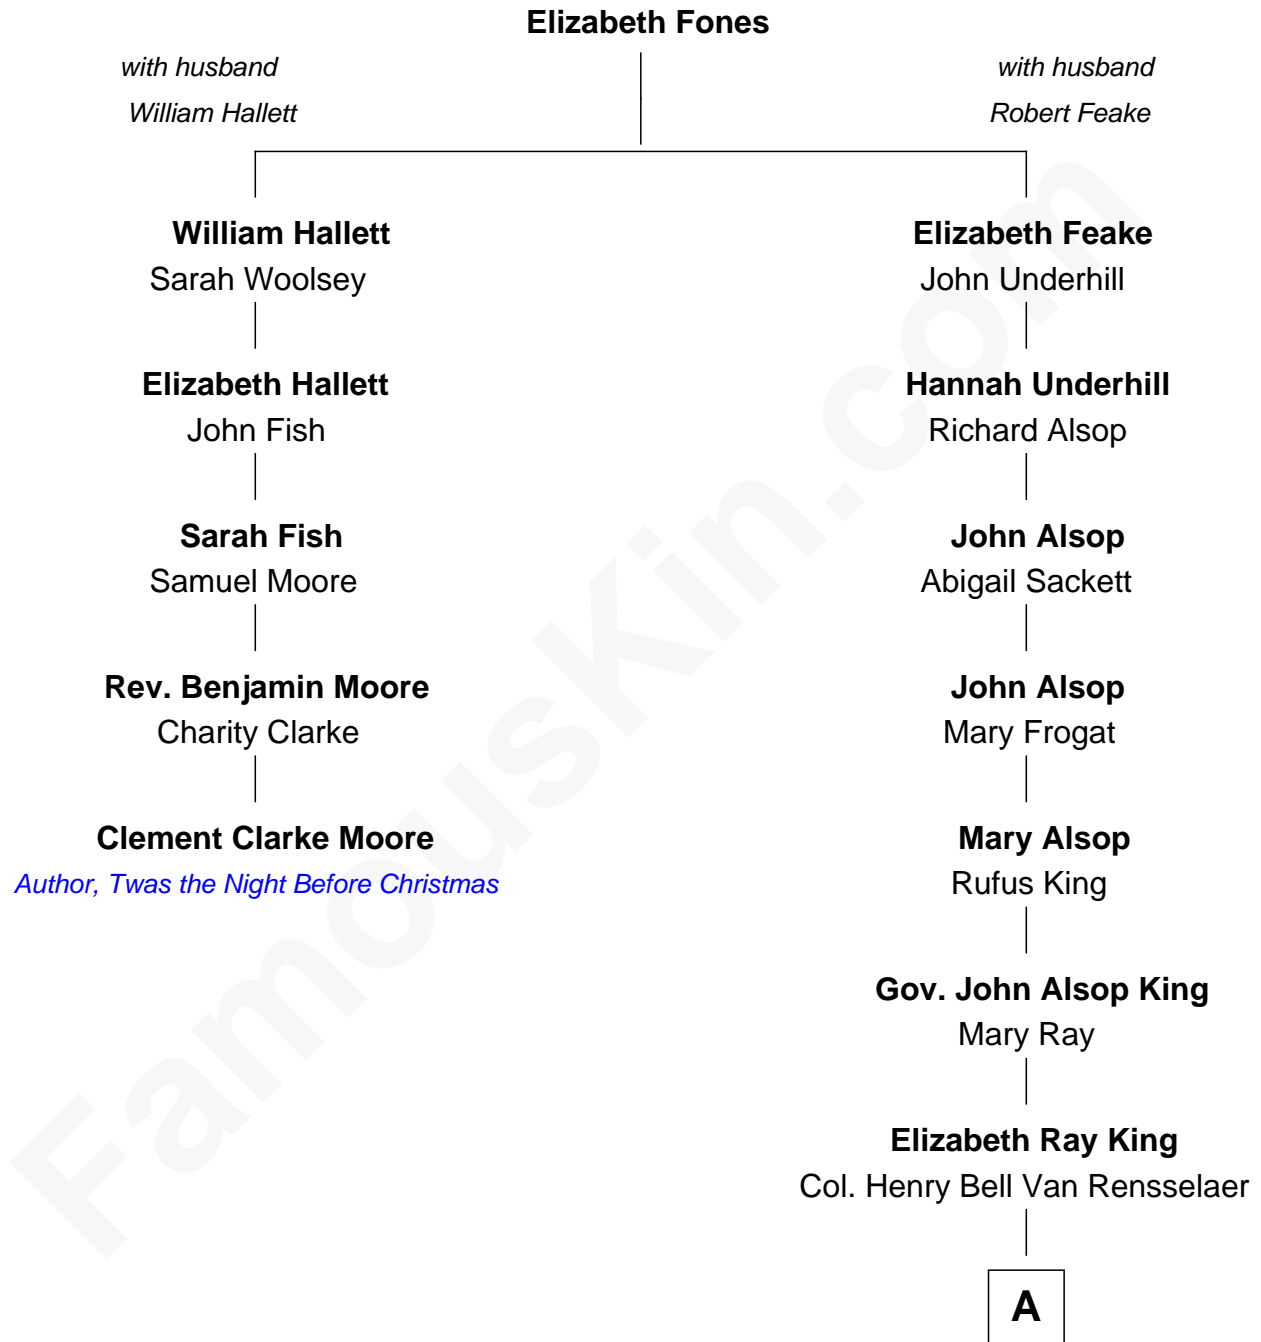

## Relationship Chart of

### Clement Clarke Moore

*Author of "Twas the Night Before Christmas"*

4th cousin 6 times removed of

**David Crosby**

*Singer and Songwriter*

**A**

**Katharine Van Rensselaer**

Dr. Francis C. Delafield

**Julia Floyd Delafield**

Frederic Van Schoonhoven Crosby

**Floyd Delafield Crosby**

Aliph Van Corlandt Whitehead

**David Crosby**

*Singer and Songwriter*